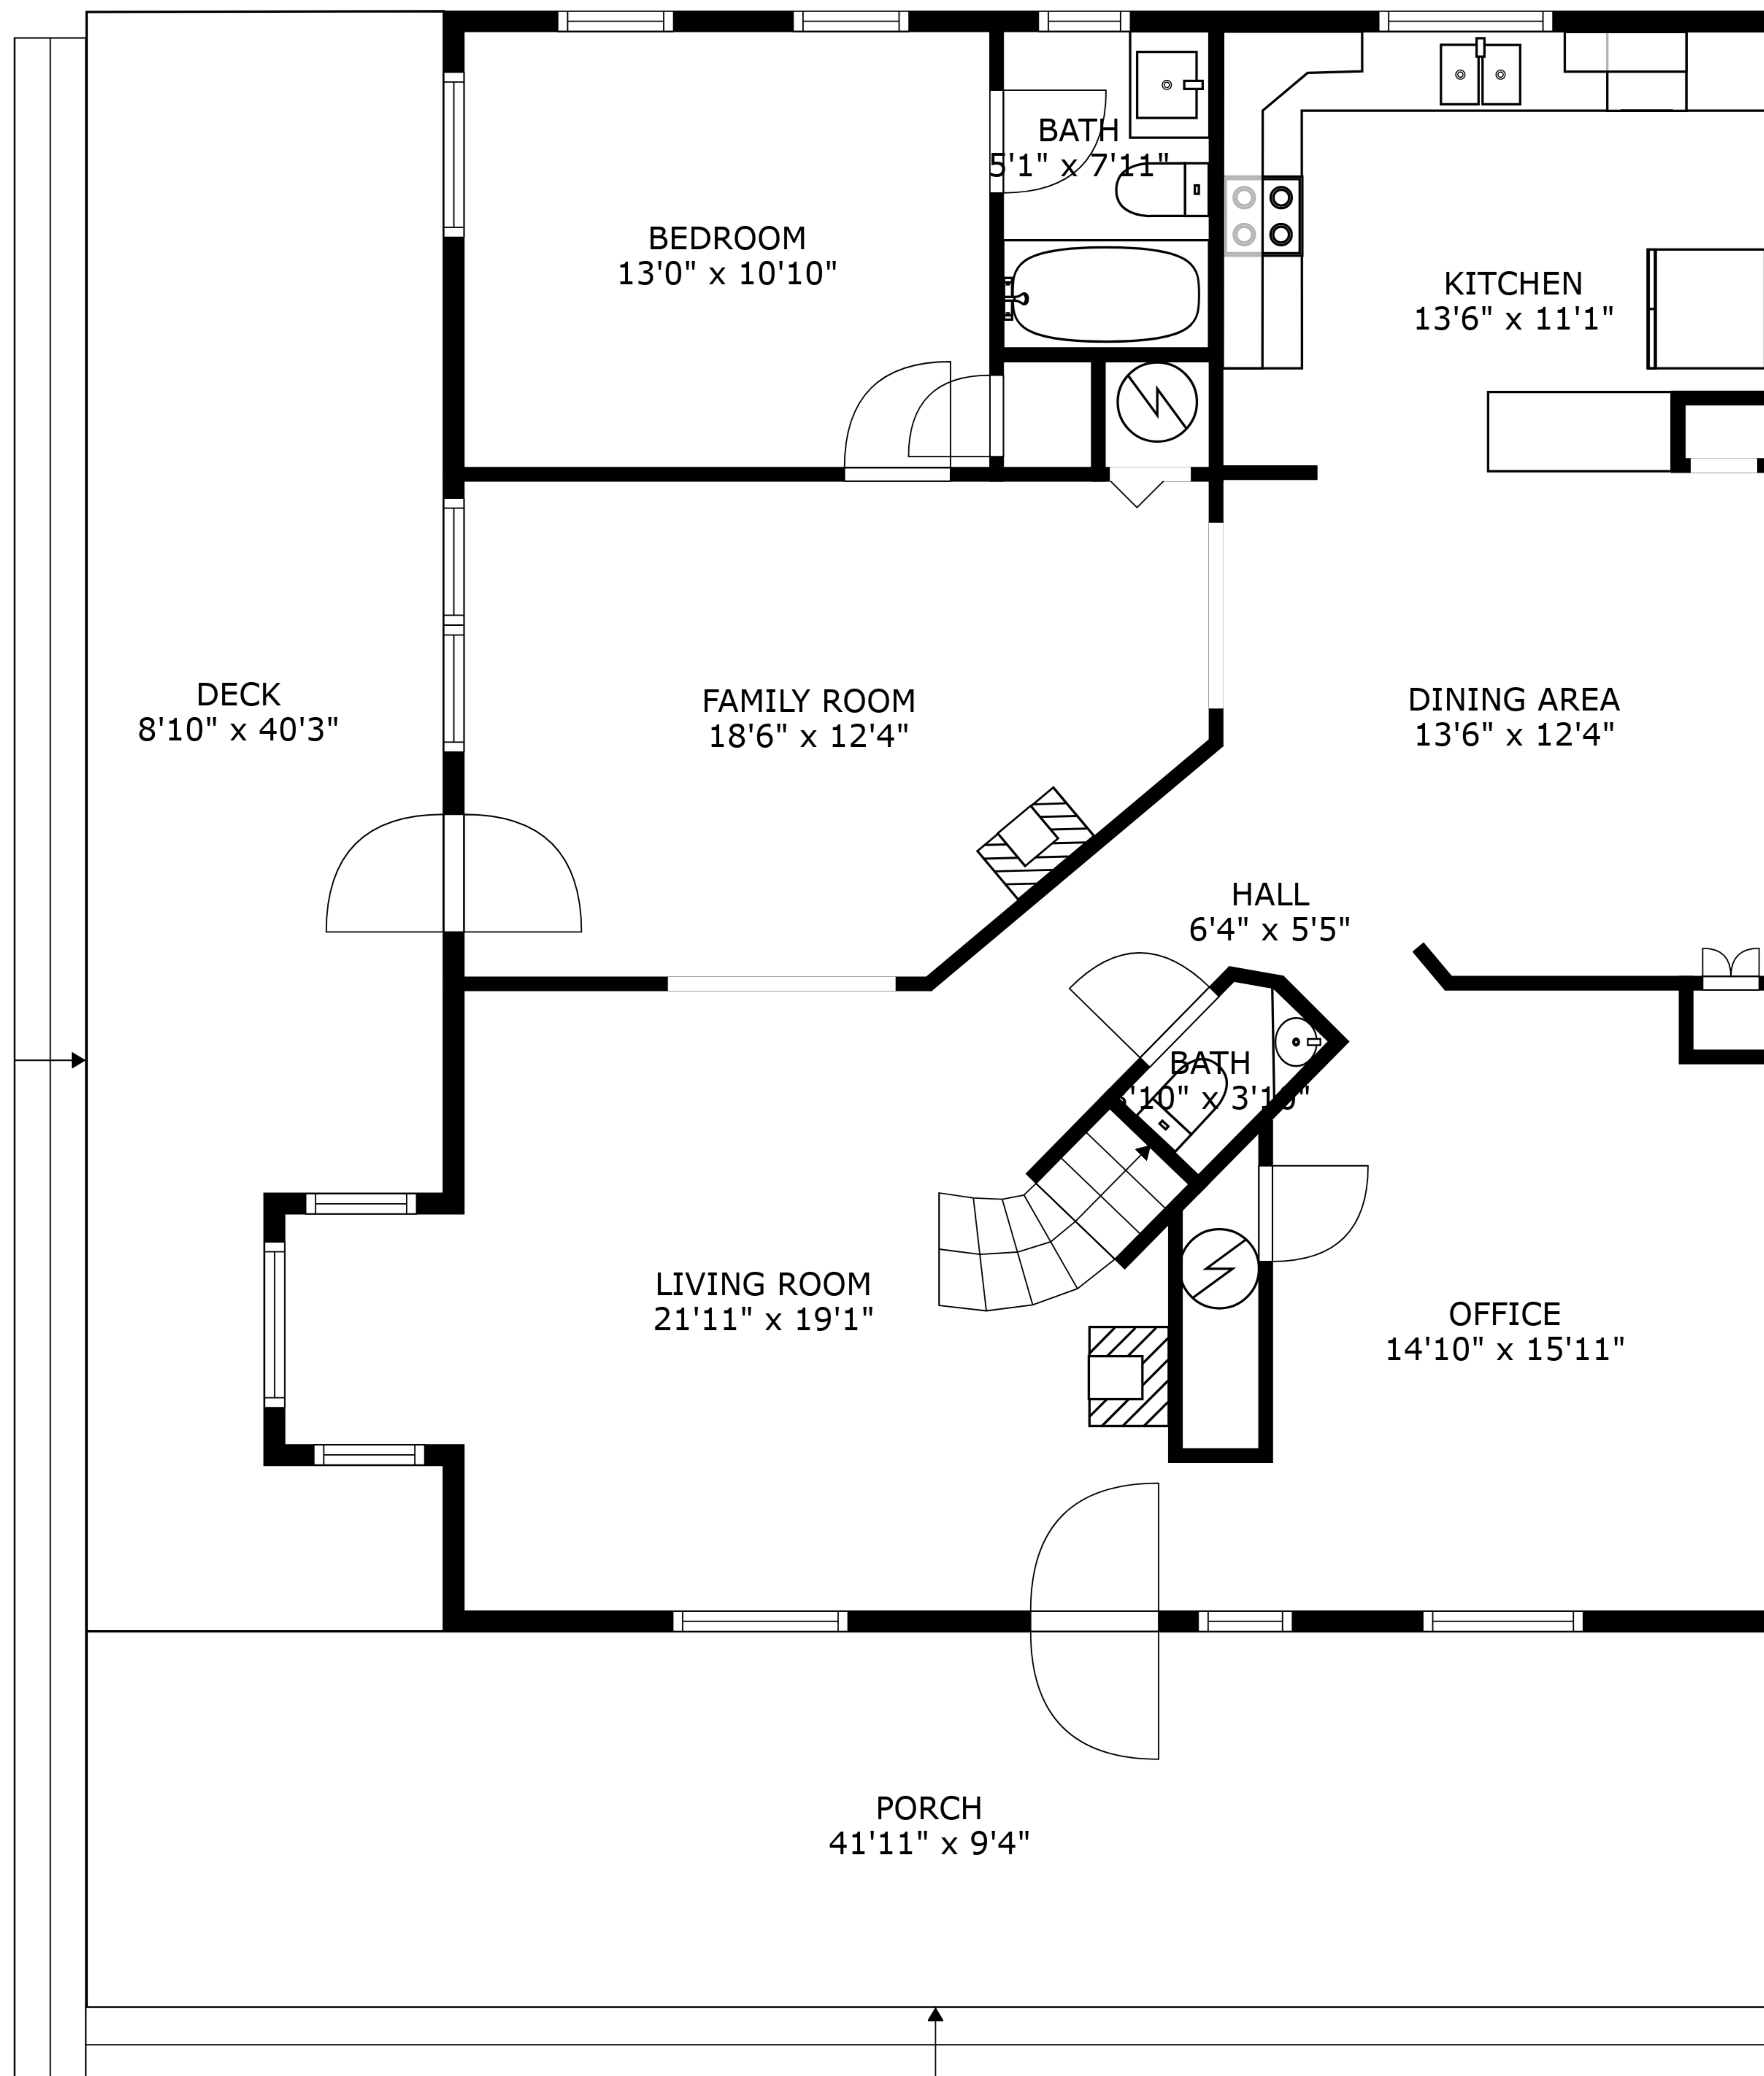

# THE HISTORIC INDIAN CREEK FARM

## ENTRY LEVEL OF THE FARM HOUSE

According to tax records the original home was built at about the end of the Civil War. Circa 1865

\*Dimensions are approximate