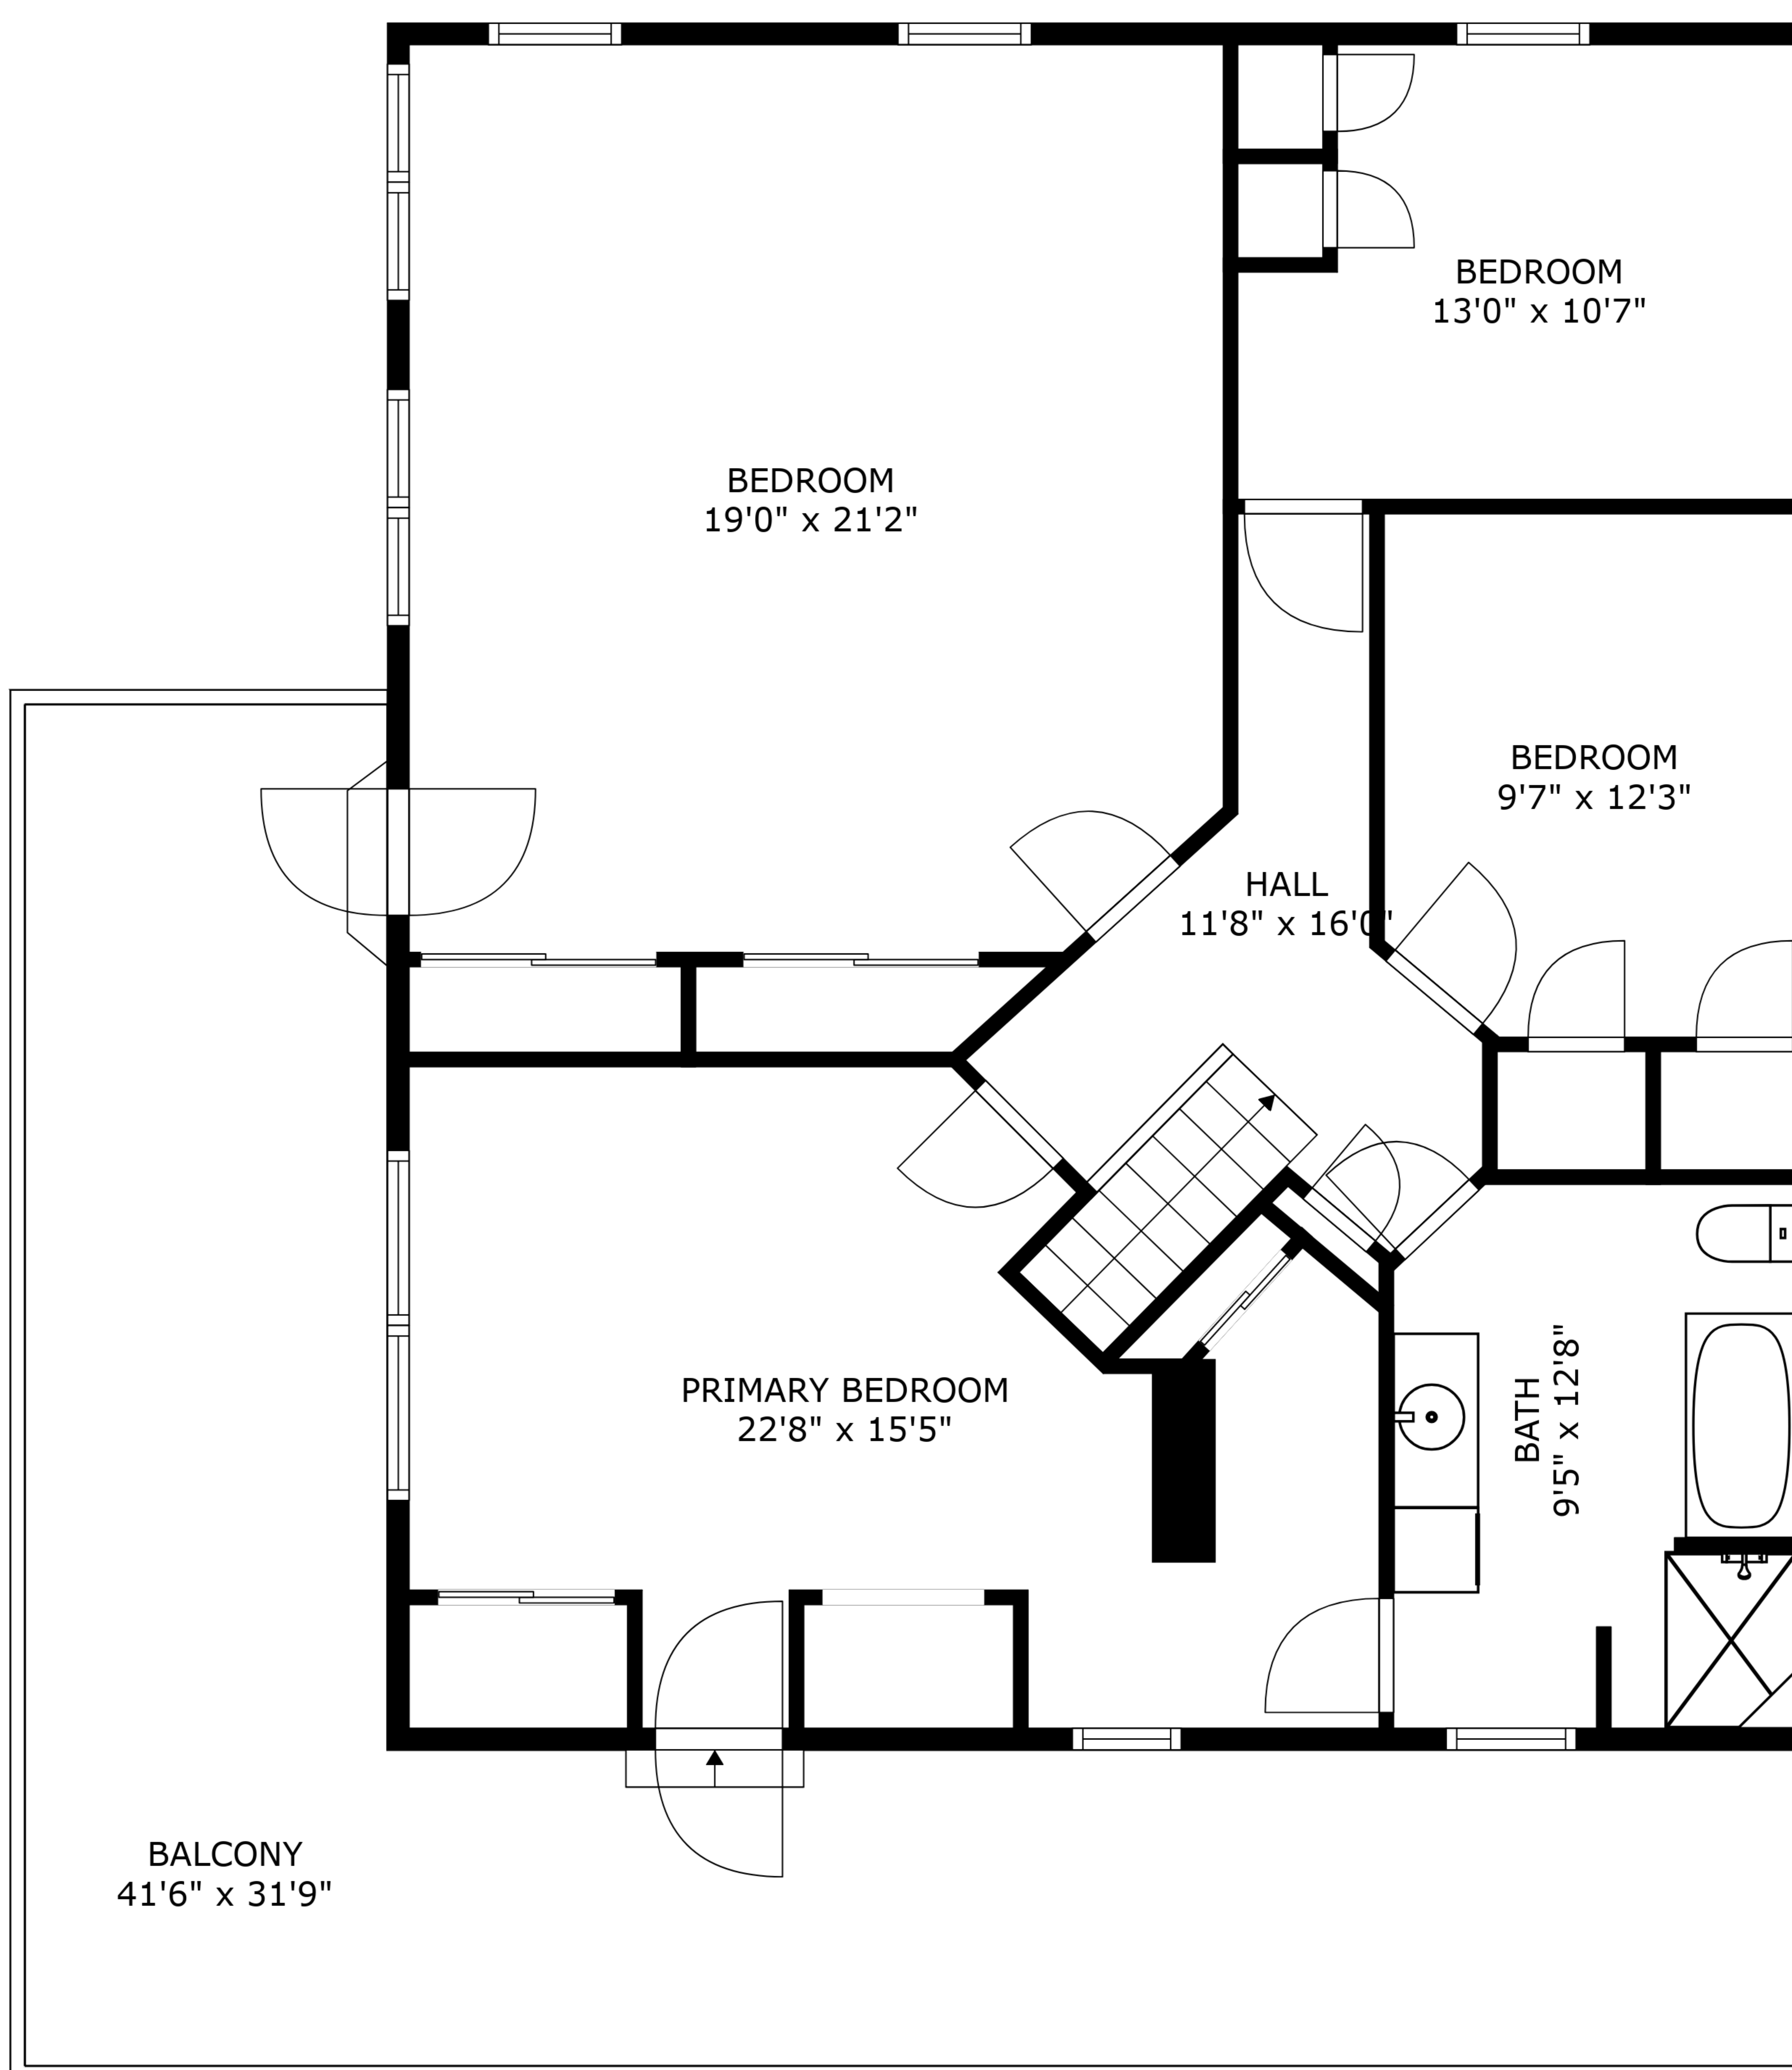

THE HISTORIC INDIAN CREEK FARM

UPPER LEVEL OF THE FARM HOUSE

According to tax records the original home was built at about the end of the Civil War. Circa 1865

*Dimensions are approximate