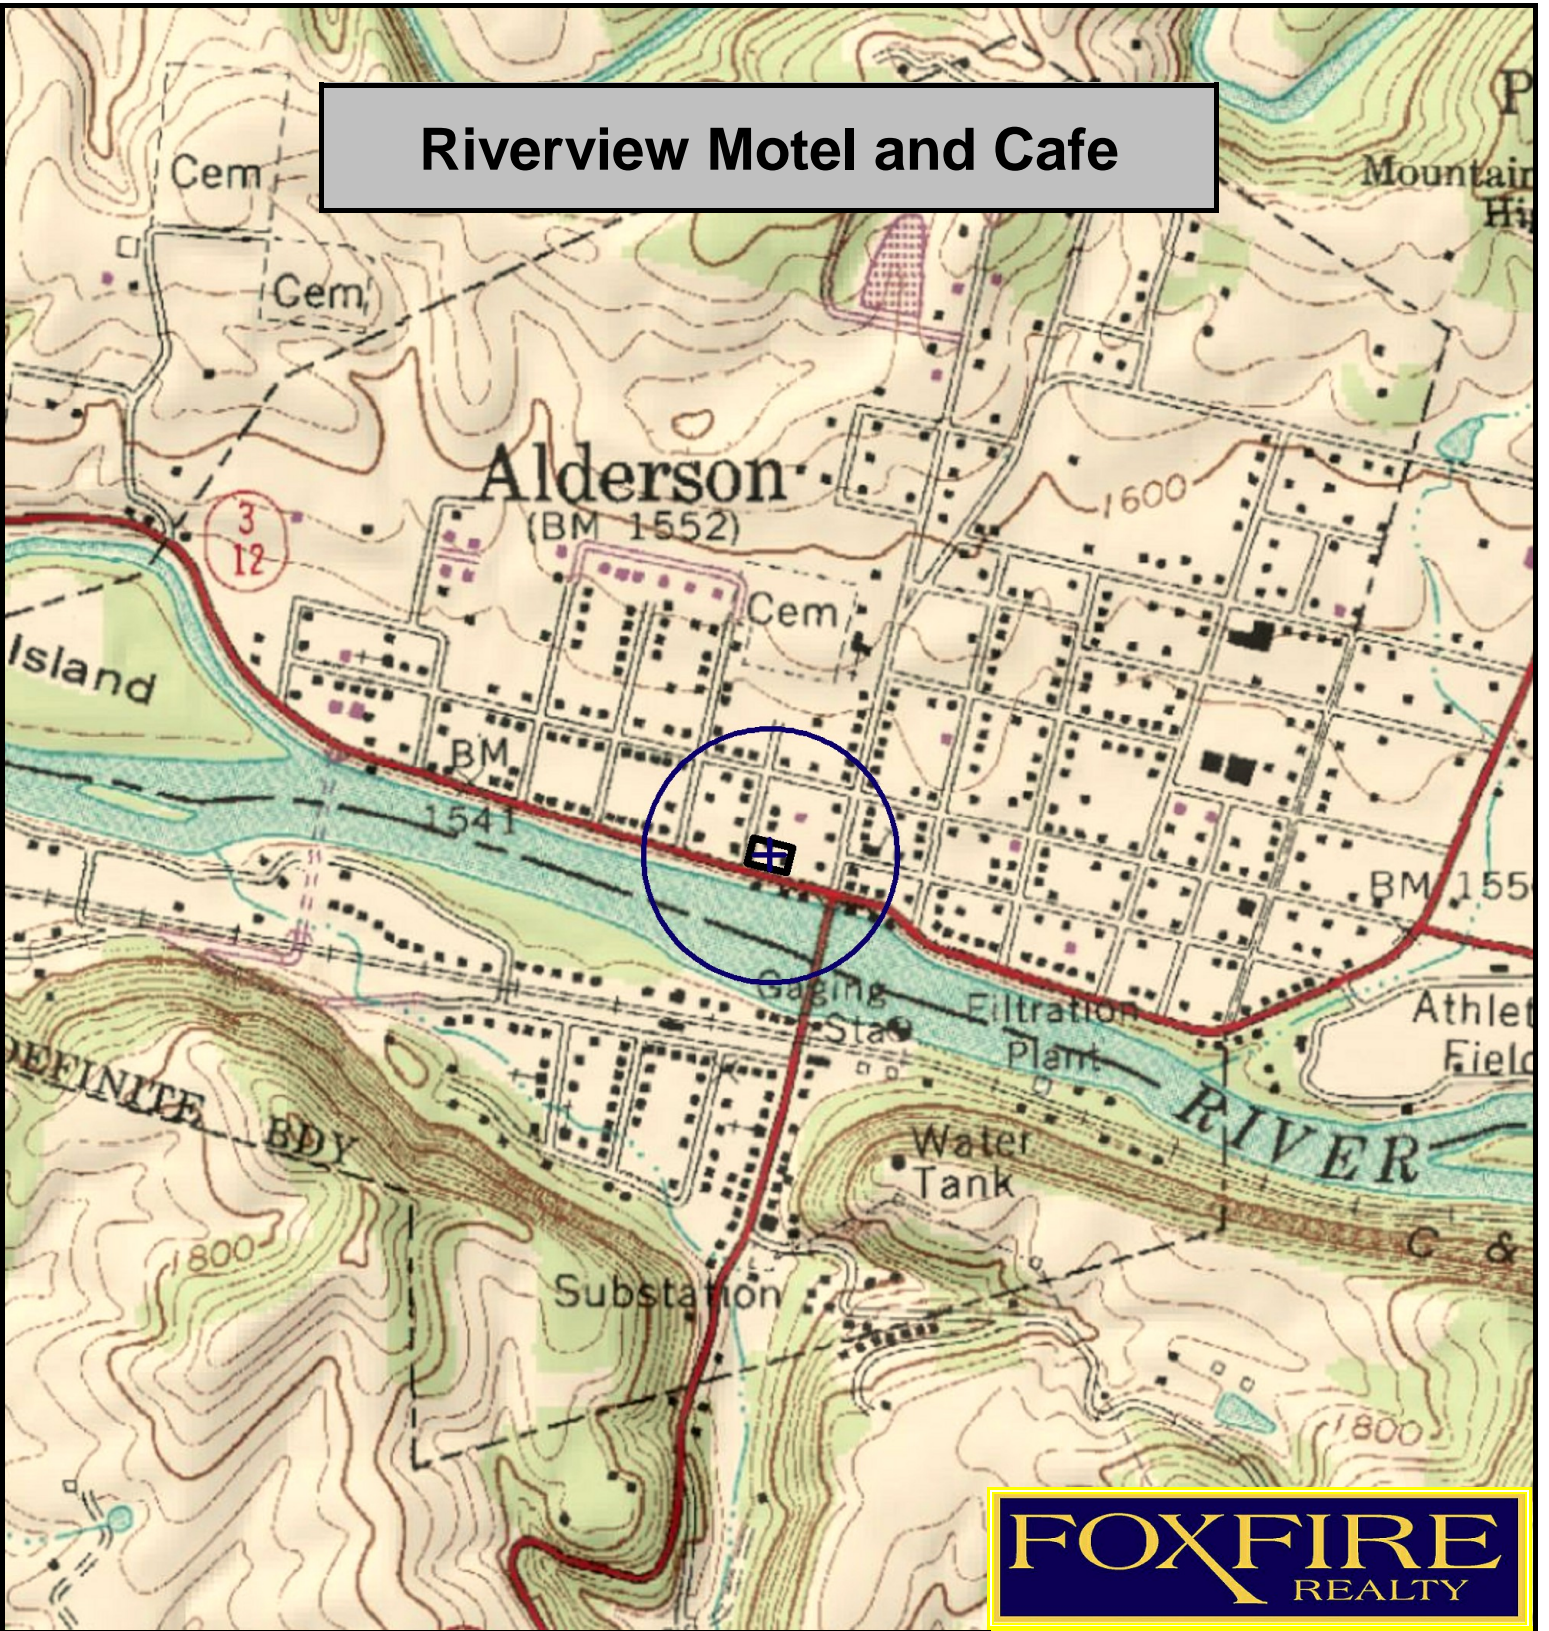

Riverview Motel and Cafe

FOXFIRE
REALTY

Riverview Motel and Cafe, Alderson, Greenbrier County, WV
TOPOGRAPHIC MAP
Elevation: 1537' +/-
Google Coordinates: LAT 37.726143 (N), LON -80.643374 (W)
This map is for general location purposes only. Consult a licensed land surveyor for actual boundary location and acreage.

RICHARD GRIST, Broker - Auctioneer - Forester
304.646.8837 Richard@Foxfirenation.com
WWW.FOXFIRENATION.COM

FOR TOPO MAP SCALE 1:9600 1 INCH = 800 FT.