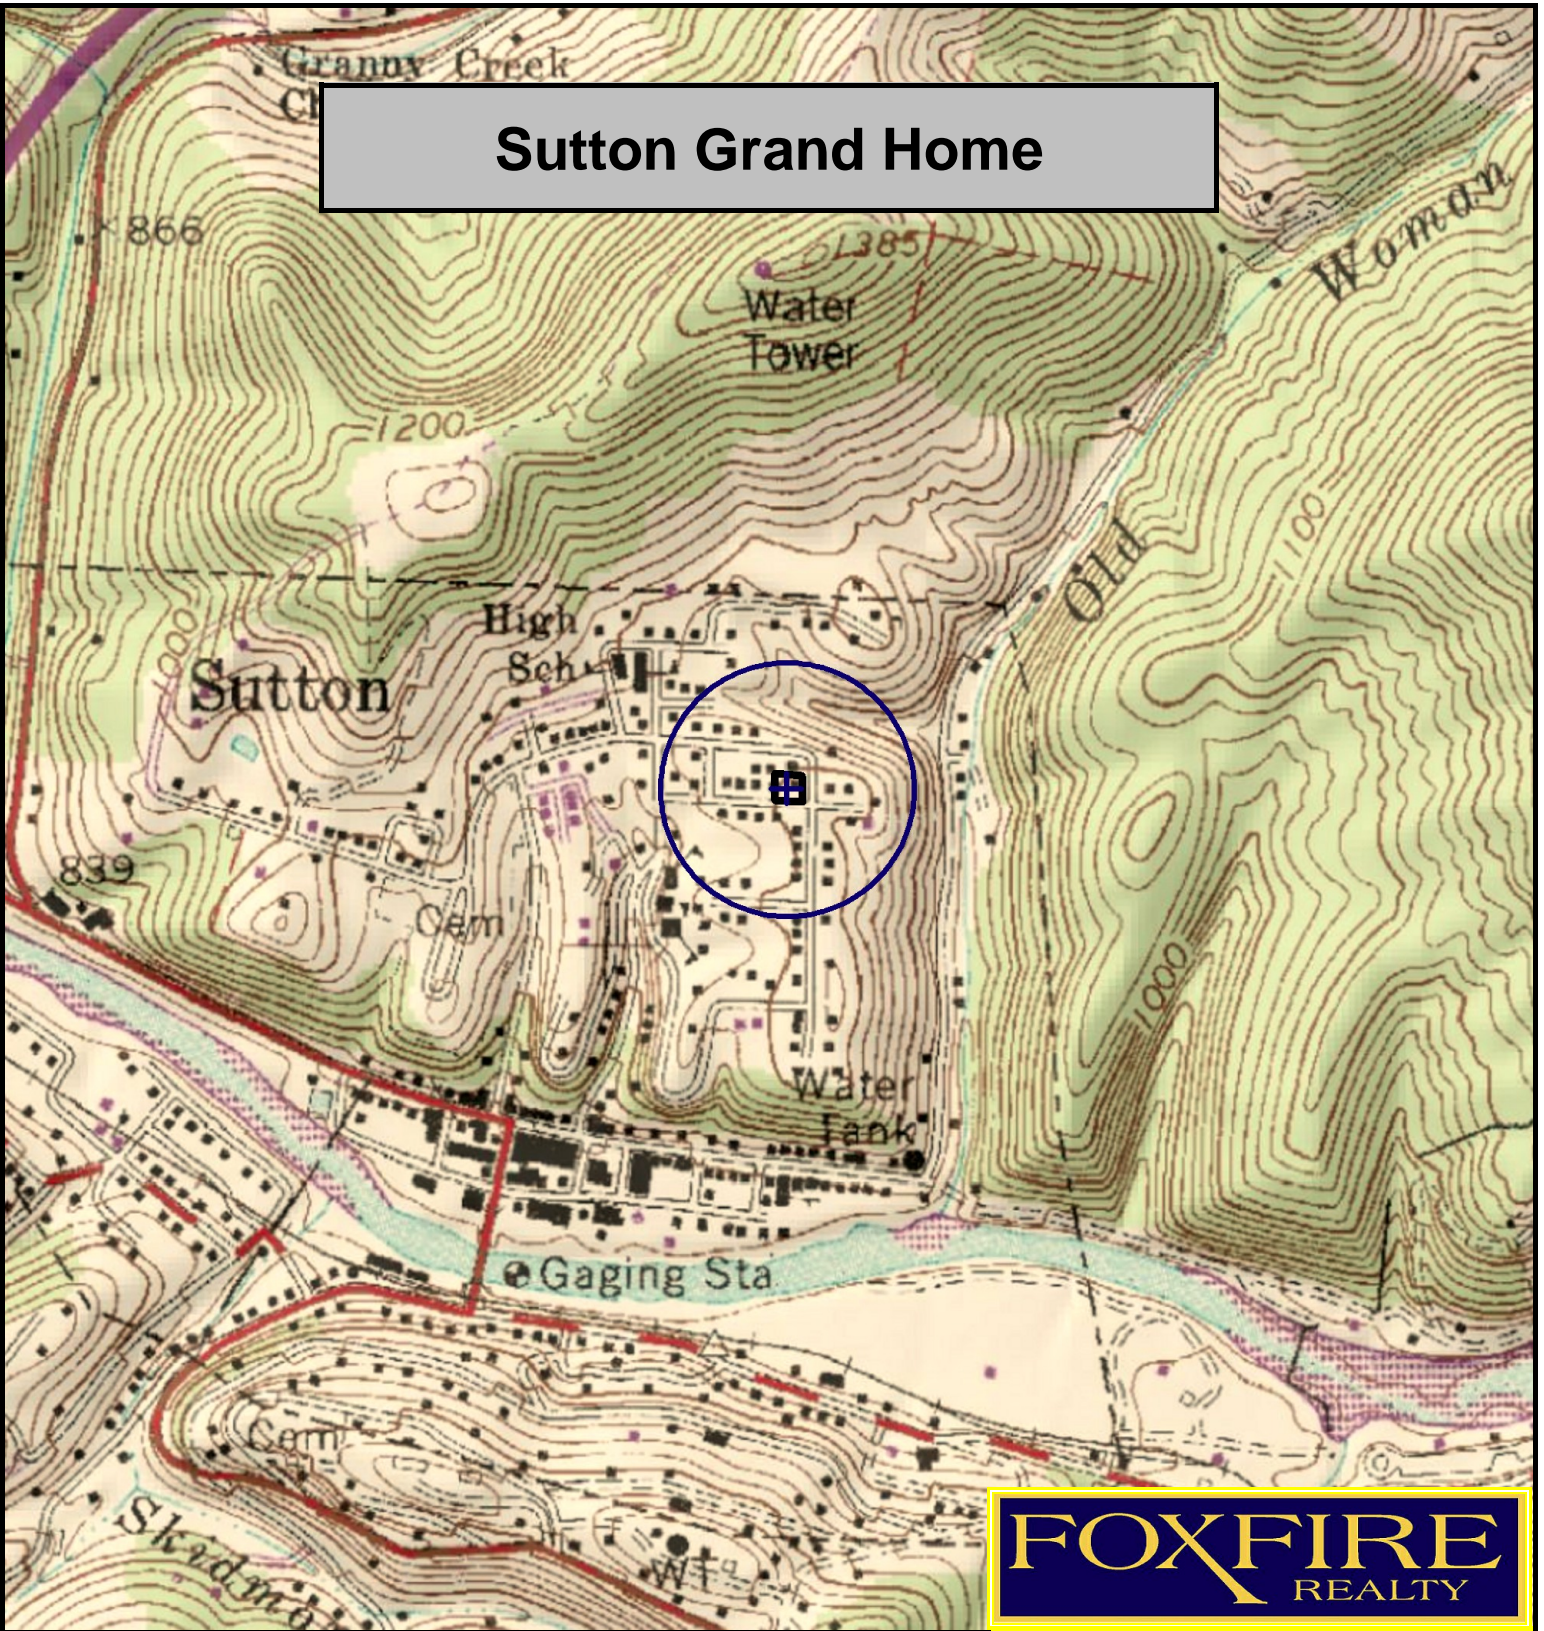

Sutton Grand Home

FOXFIRE
REALTY

Sutton Grand Home, Sutton, Braxton County, WV
TOPOGRAPHIC MAP
Elevation: 1015' +/-
Google Coordinates: LAT 38.668632 (N), LON -80.705459 (W)
This map is for general location purposes only. Consult a licensed land surveyor for actual boundary location and acreage.

RICHARD GRIST, Broker - Auctioneer - Forester
304.646.8837 Richard@Foxfirenation.com
WWW.FOXFIRENATION.COM

FOR TOPO MAP SCALE 1:9600 1 INCH = 800 FT.