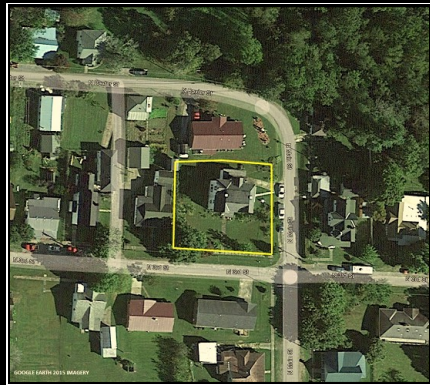

Sutton Grand Home

FOXFIRE
REALTY

Sutton Grand Home, Sutton, Braxton County, WV
TOPOGRAPHIC MAP
Elevation: 1015' +/-
Google Coordinates: LAT 38.668632 (N), LON -80.705459 (W)
This map is for general location purposes only. Consult a licensed land surveyor for actual boundary location and acreage.

RICHARD GRIST, Broker - Auctioneer - Forester
304.646.8837 Richard@Foxfirenation.com
WWW.FOXFIRENATION.COM

FOR TOPO MAP SCALE 1:9600 1 INCH = 800 FT.