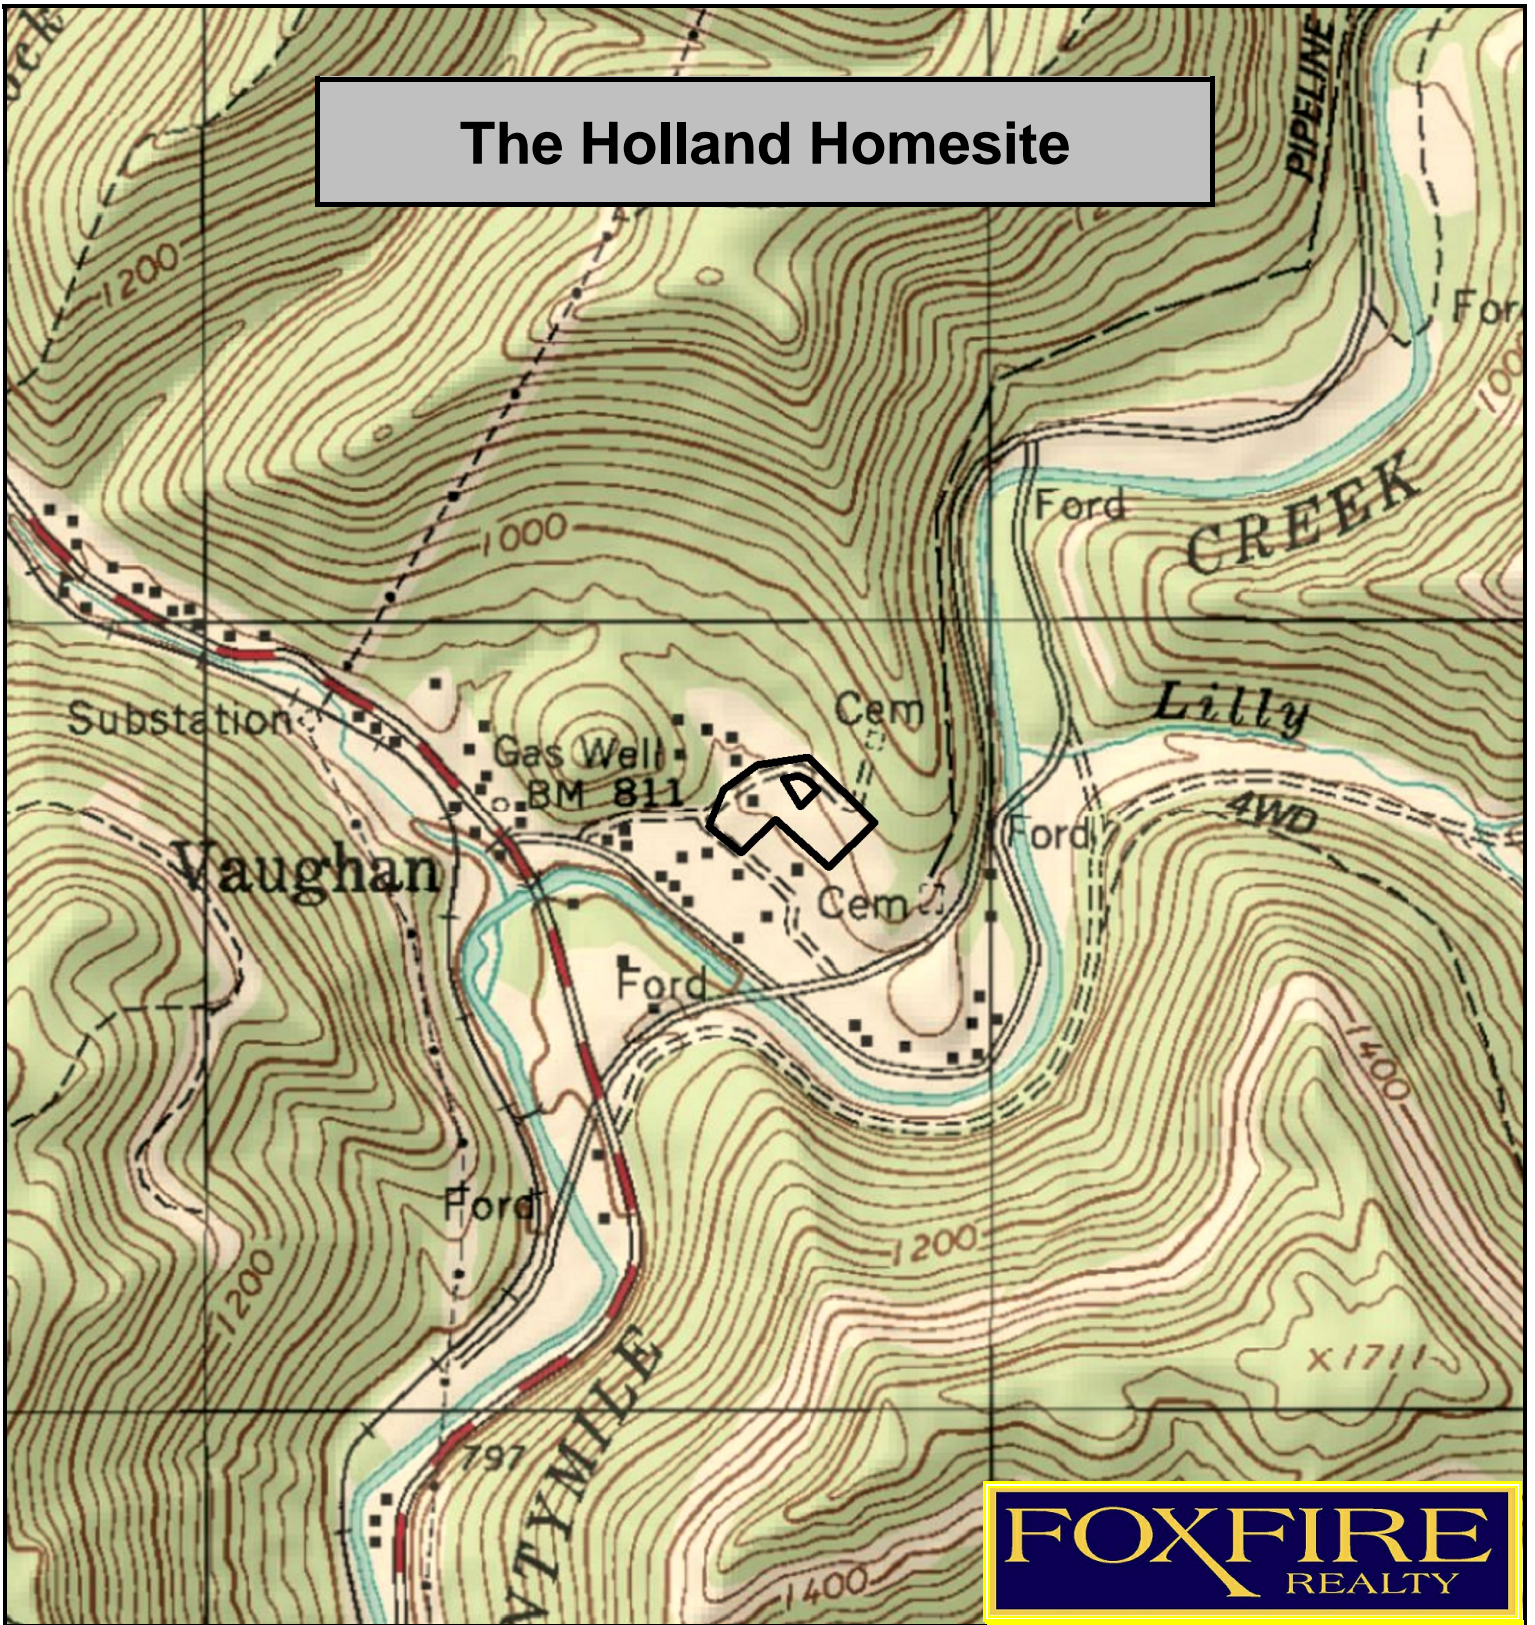

The Holland Homesite

The Holland Homesite, Nicholas County, WV
 TOPOGRAPHIC MAP
 Elevation Range: 840' - 920' +/-
 Google Coordinates: LAT 38.278811 (N), LON -81.141341 (W)
 This map is for general location purposes only. Consult a licensed land surveyor for actual boundary location and acreage.