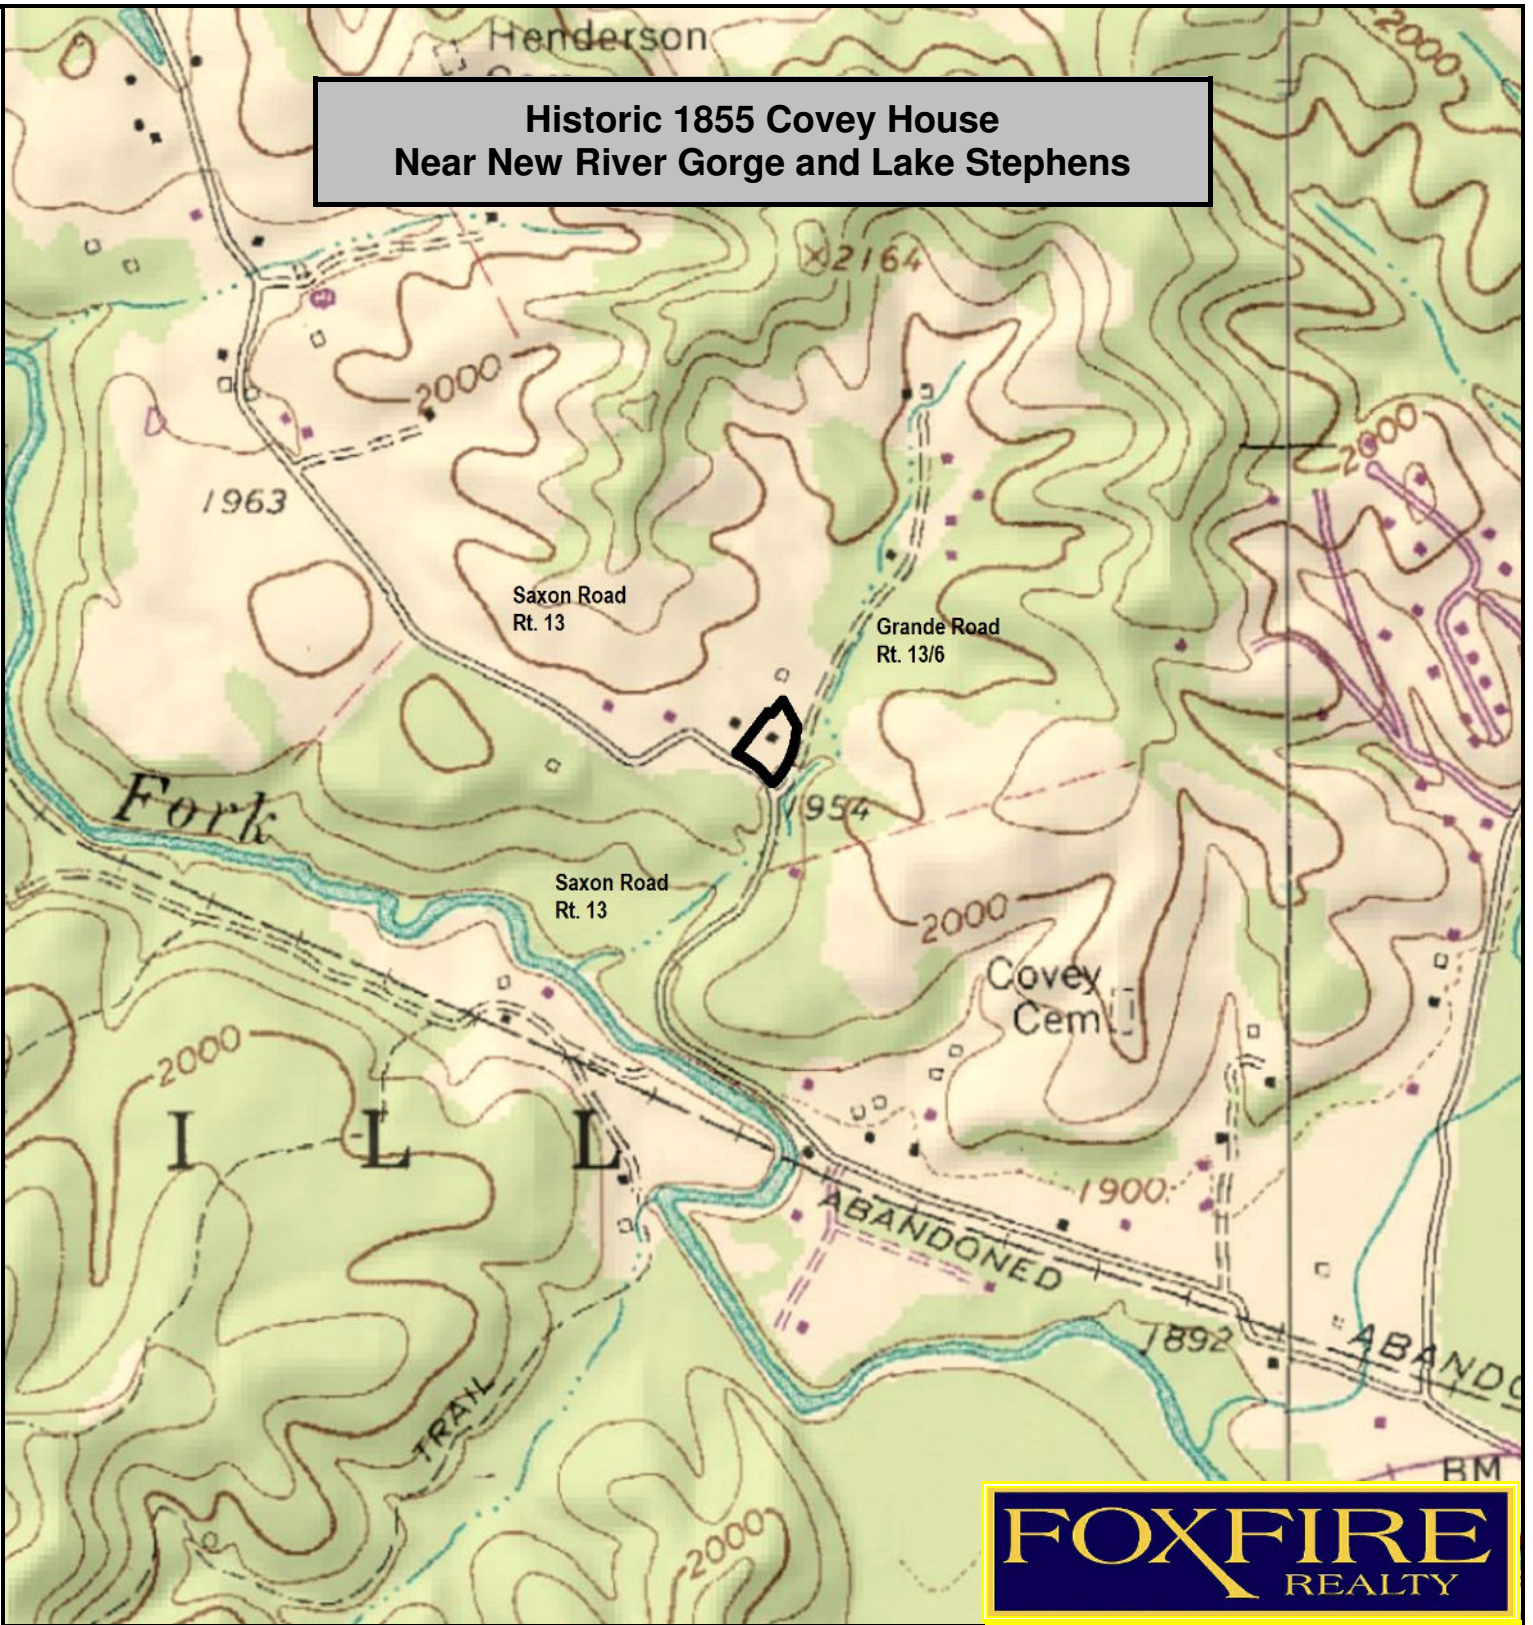

**Historic 1855 Covey House
Near New River Gorge and Lake Stephens**

FOX FIRE
REALTY

Historic 1855 Covey House, Raleigh County, WV
 TOPOGRAPHIC MAP
 Elevation: 1965' +/-
 Google Coordinates: LAT 37.788159 (N), LON -81.382539 (W)
 This map is for general location purposes only. Consult a licensed land
 surveyor for actual boundary location and acreage.