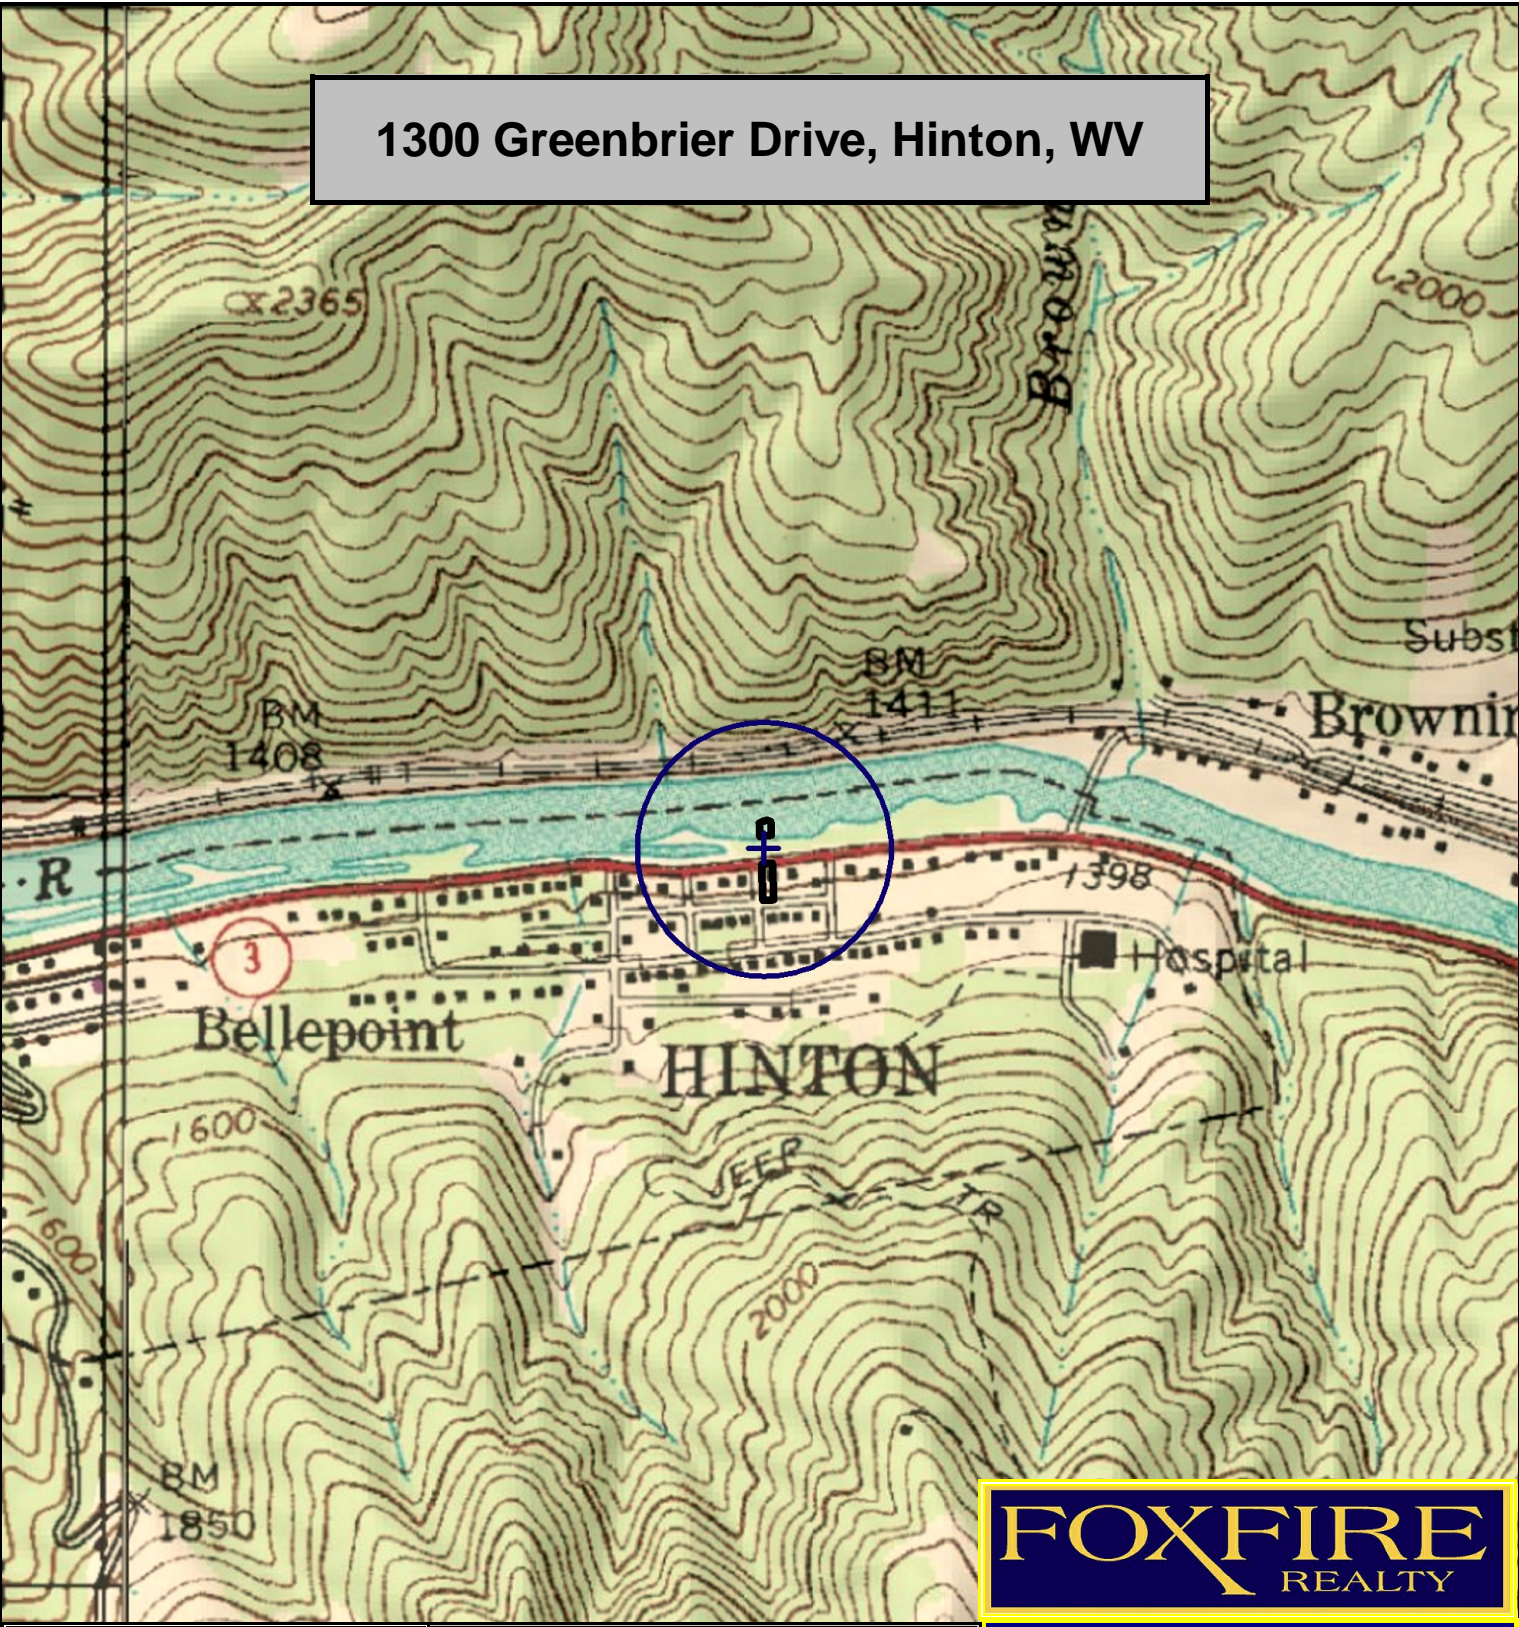

1300 Greenbrier Drive, Hinton, WV

FOX FIRE
REALTY

1300 Greenbrier Drive, Hinton, Summers County, WV
 TOPOGRAPHIC MAP
 Elevation: 1385' +/-
 Google Coordinates: LAT 37.651292 (N), LON -80.865593 (W)
 This map is for general location purposes only. Consult a licensed land surveyor for actual boundary location and acreage.
 TAX MAP DEPICTION OF THE PROPERTY IS SHOWN.