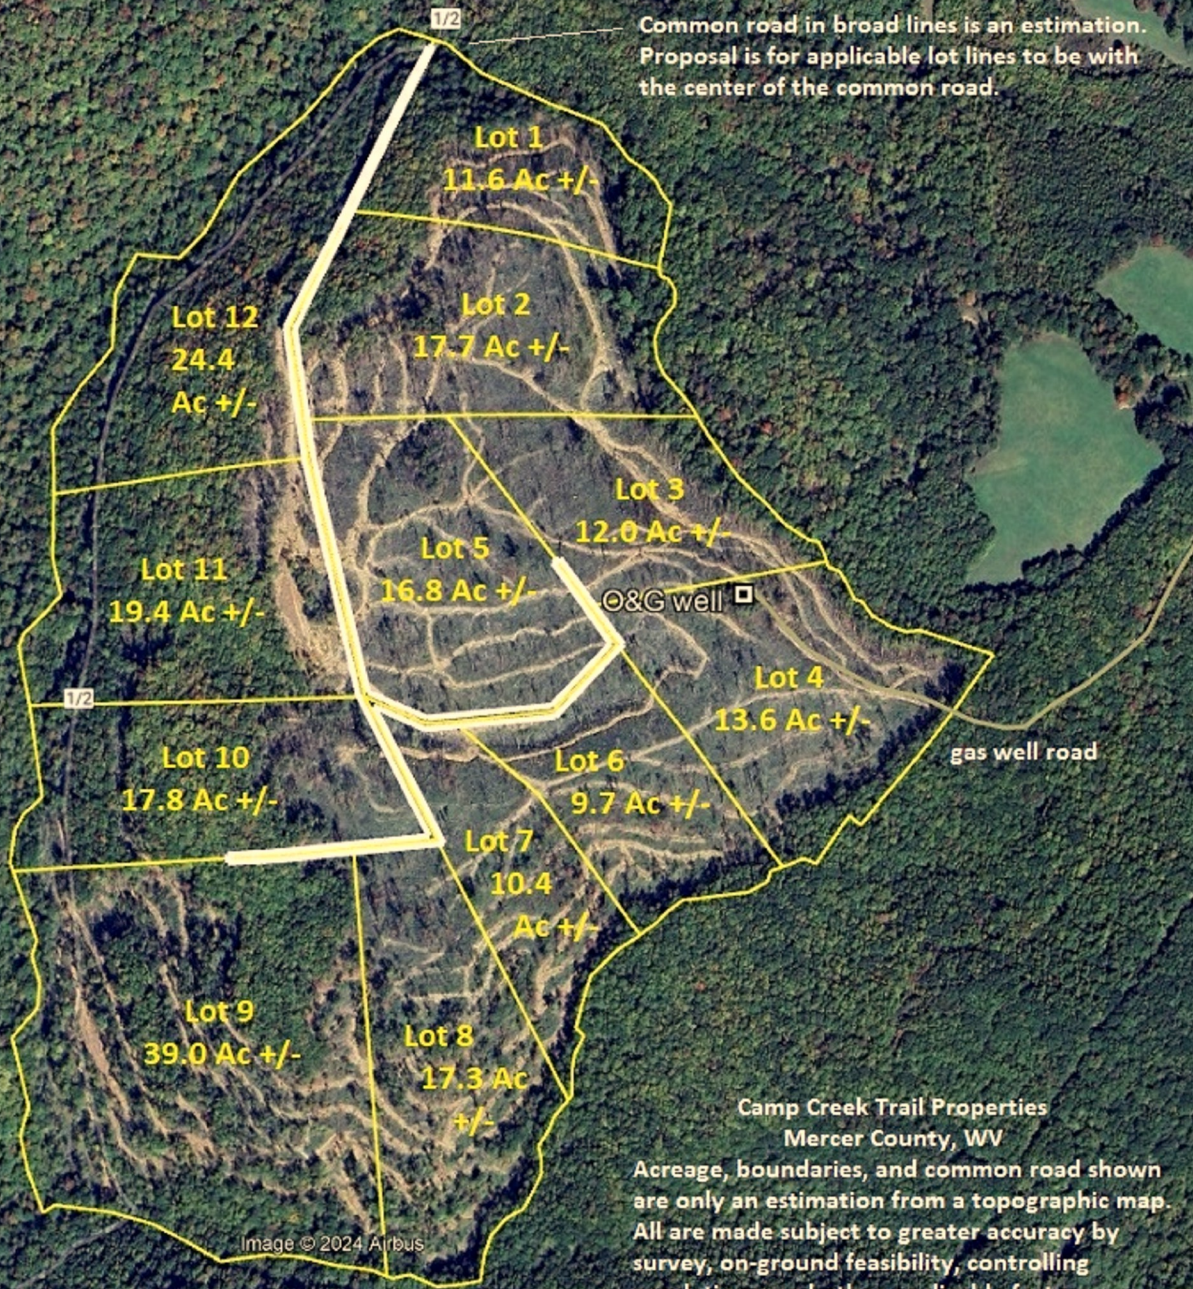

Google Earth October 2023 imagery

Camp Creek Trail Rt. 1/2

Common road in broad lines is an estimation. Proposal is for applicable lot lines to be with the center of the common road.

O&G well

gas well road

Camp Creek Trail Properties
Mercer County, WV

Acreage, boundaries, and common road shown are only an estimation from a topographic map. All are made subject to greater accuracy by survey, on-ground feasibility, controlling regulations, and other applicable factors.

Image © 2024 Airbus

Camp Creek Trail Rt. 1/2

Camp Creek Trail Properties

Mercer County,
West Virginia

Google Coordinates
LAT 37.580962 (N)
LON -81.141008 (W)

GOOGLE EARTH MAP

Please Note: This map is for general location purposes. Consult a licensed land surveyor for actual boundary location and acreage.