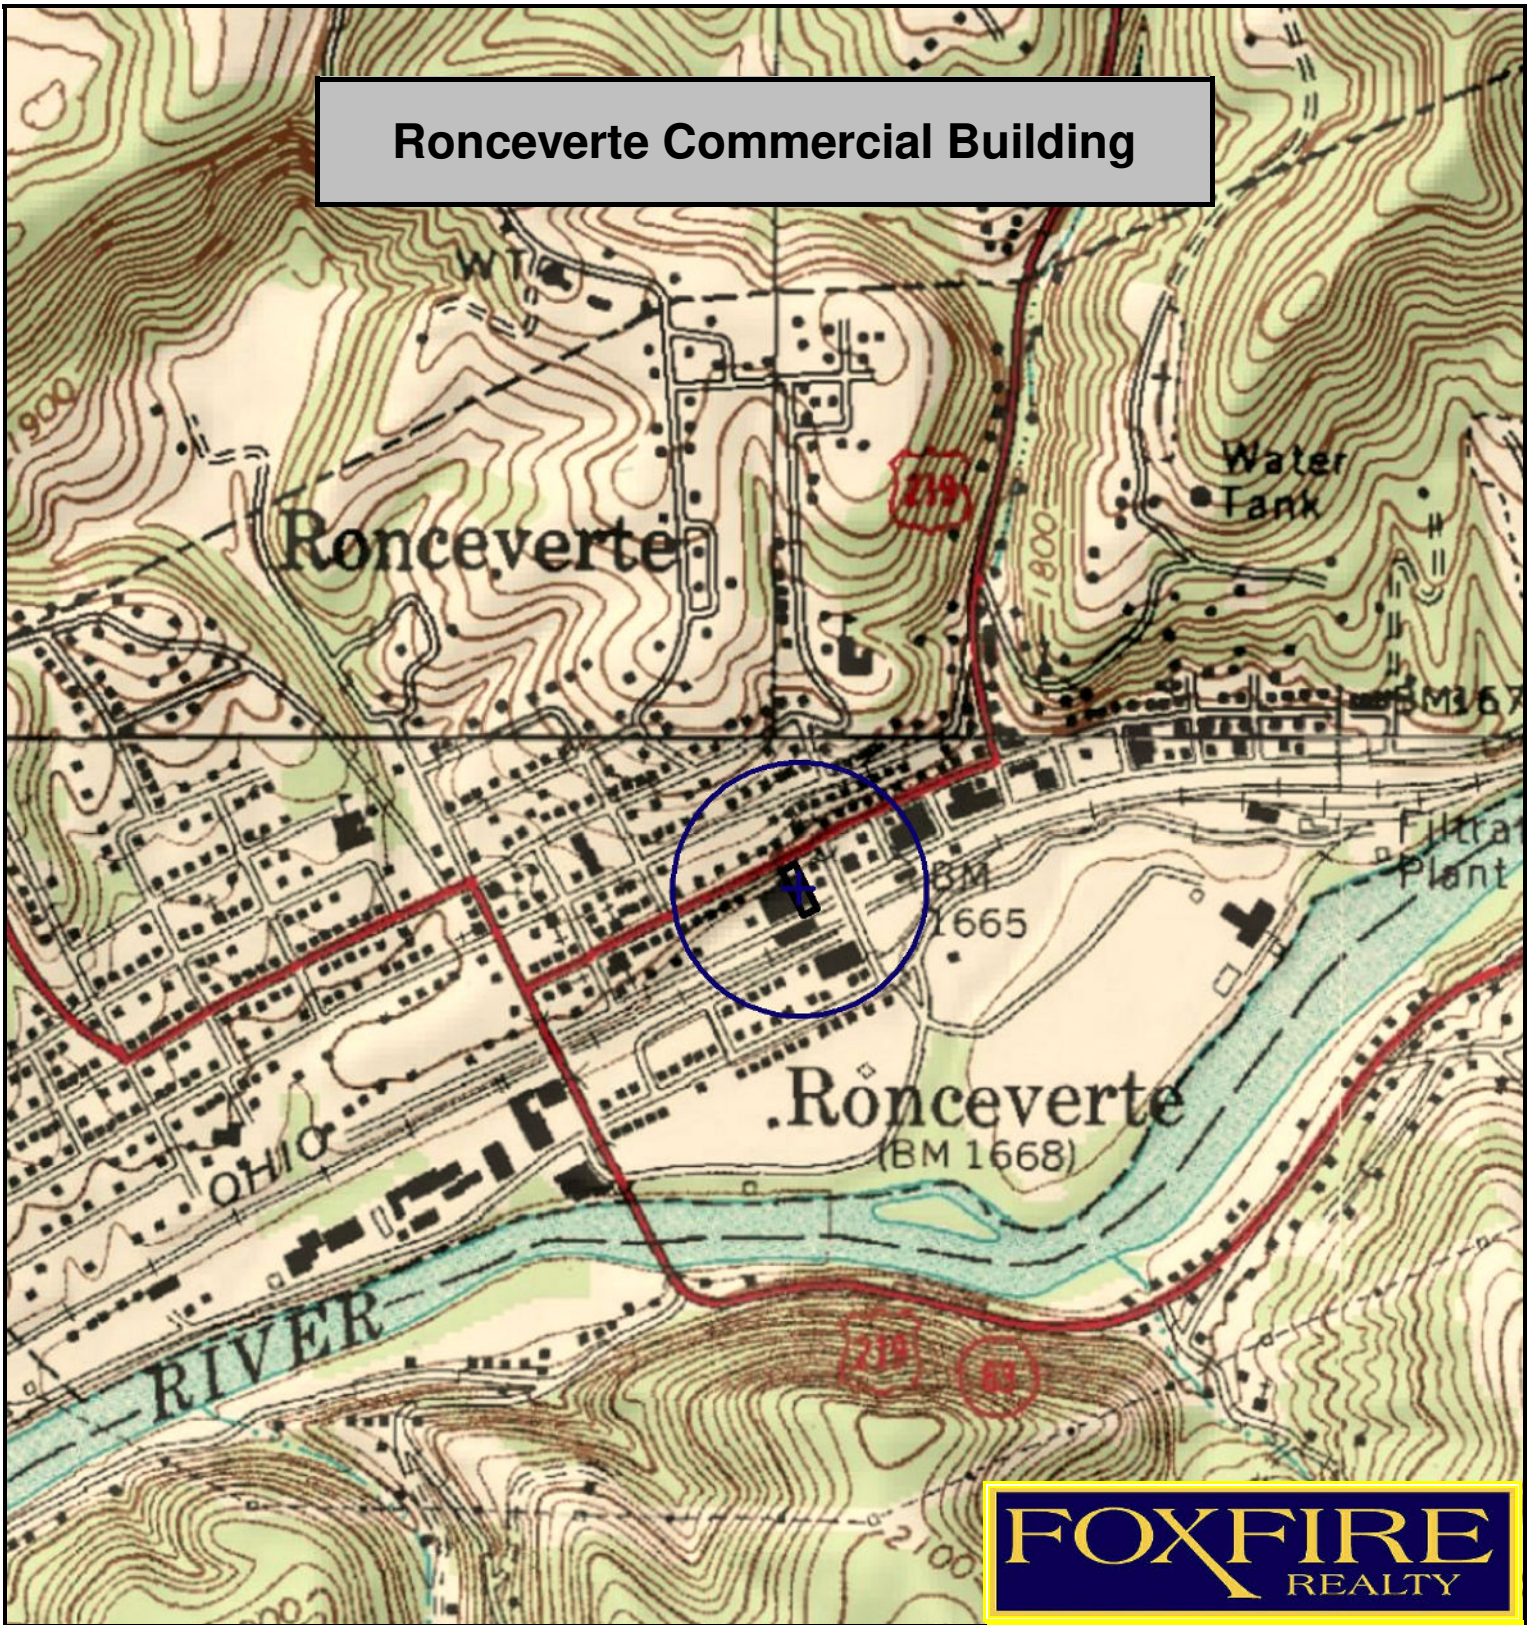

Ronceverte Commercial Building

Ronceverte Commercial Building, Greenbrier County, WV
TOPOGRAPHIC MAP
Elevation: 1675' +/-
Google Coordinates: LAT 37.748131 (N), LON -80.465768 (W)
This map is for general location purposes only. Consult a licensed land surveyor for actual boundary location and acreage.
TAX MAP DEPICTION OF THE PROPERTY IS SHOWN.

FOX FIRE
REALTY

RICHARD GRIST, Broker - Auctioneer - Forester
304.645.7674 Richard@Foxfirenation.com
WWW.FOXFIRENATION.COM

FOR TOPO MAP SCALE 1:9600 1 INCH = 800 FT.