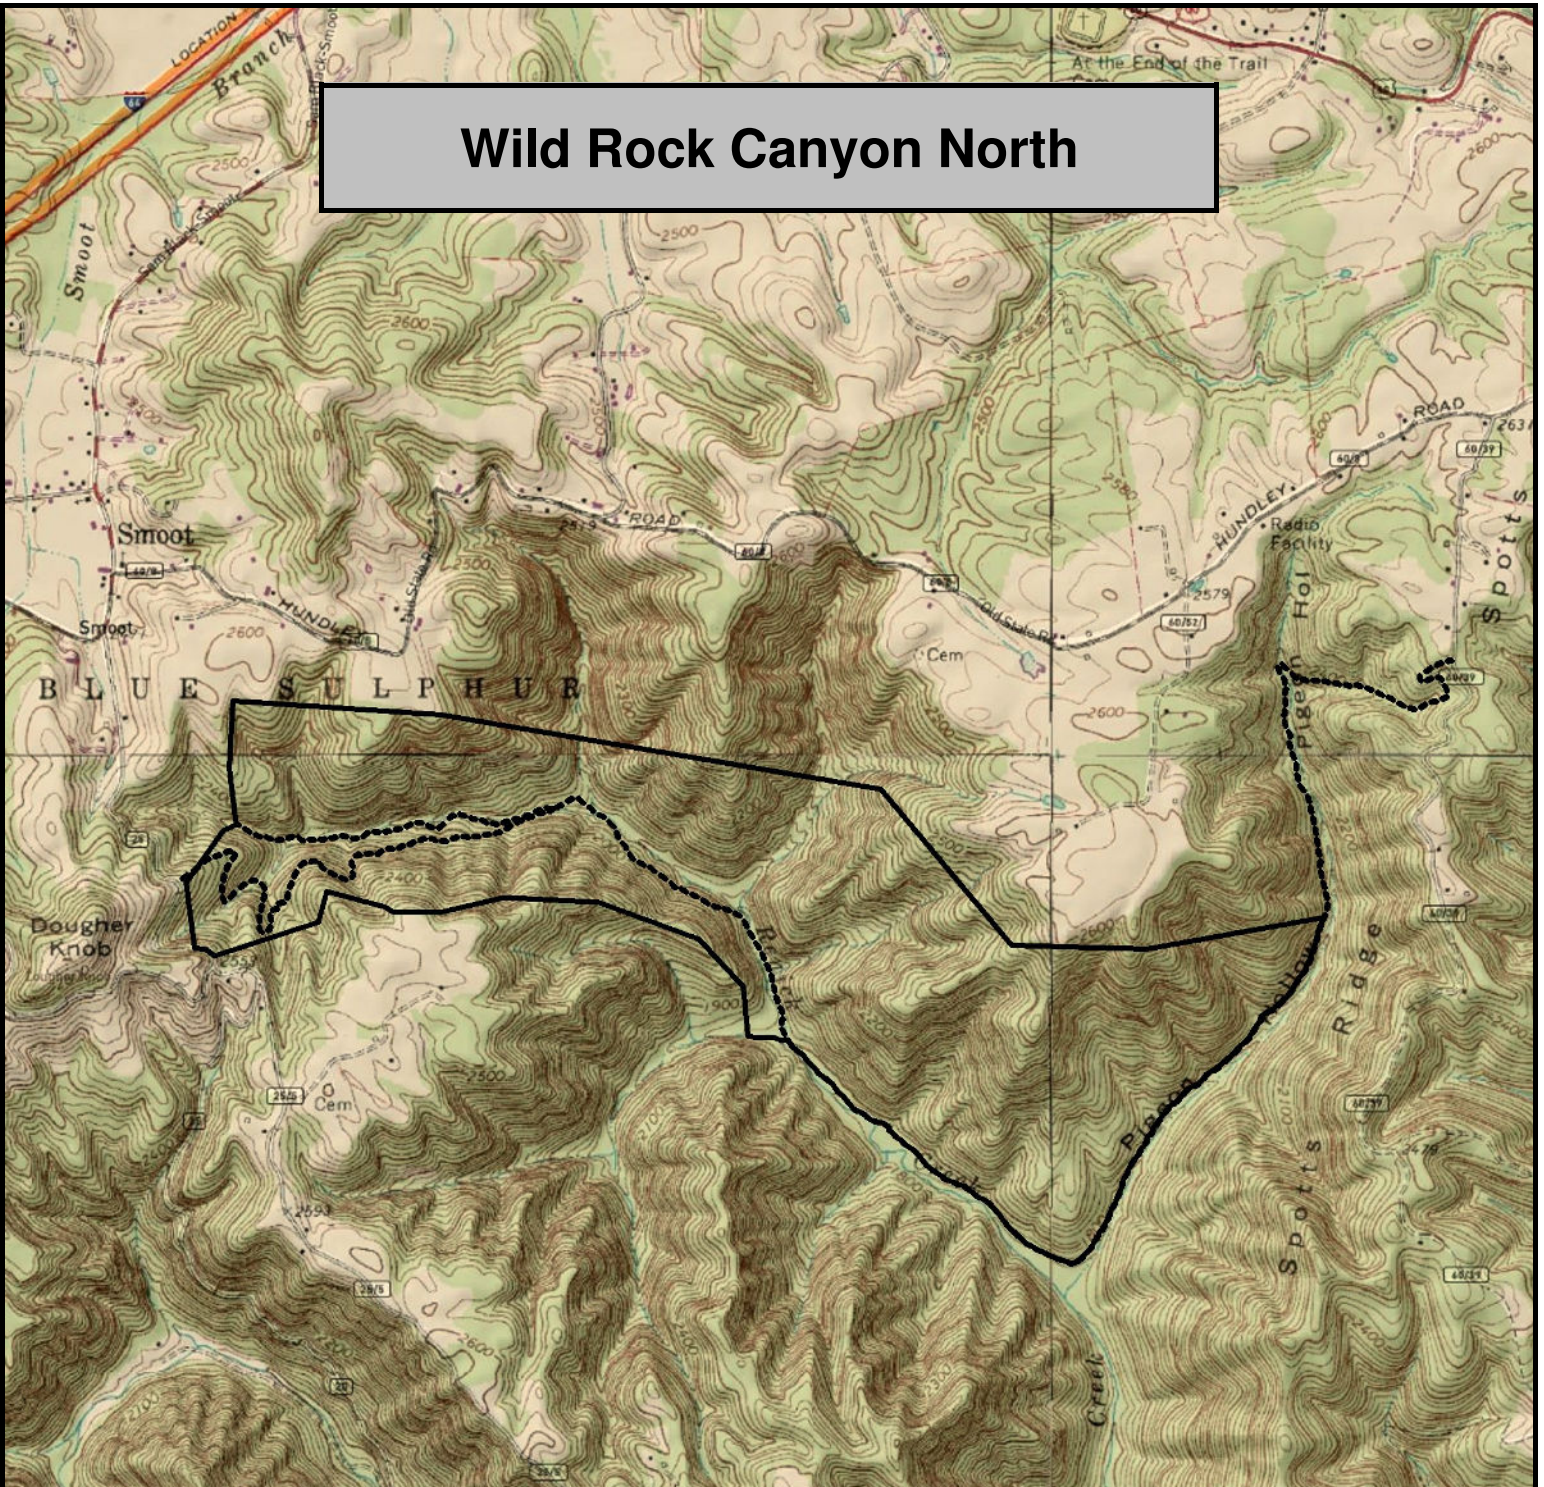

Wild Rock Canyon North

- ----- Primary roads/trails of various condition
- ————— Approximate boundary

FOXFIRE
REALTY

Wild Rock Canyon North, Greenbrier County, WV
TOPOGRAPHIC MAP
Elevation Range: 1787' - 2566' +/-
Google Coordinates: LAT 37.877750 (N), LON -80.610363 (W)
This map is for general location purposes only. Consult a licensed land
surveyor for actual boundary location and acreage.

RICHARD GRIST, Broker - Auctioneer - Forester
304.646.8837 Richard@Foxfirenation.com
WWW.FOXFIRENATION.COM