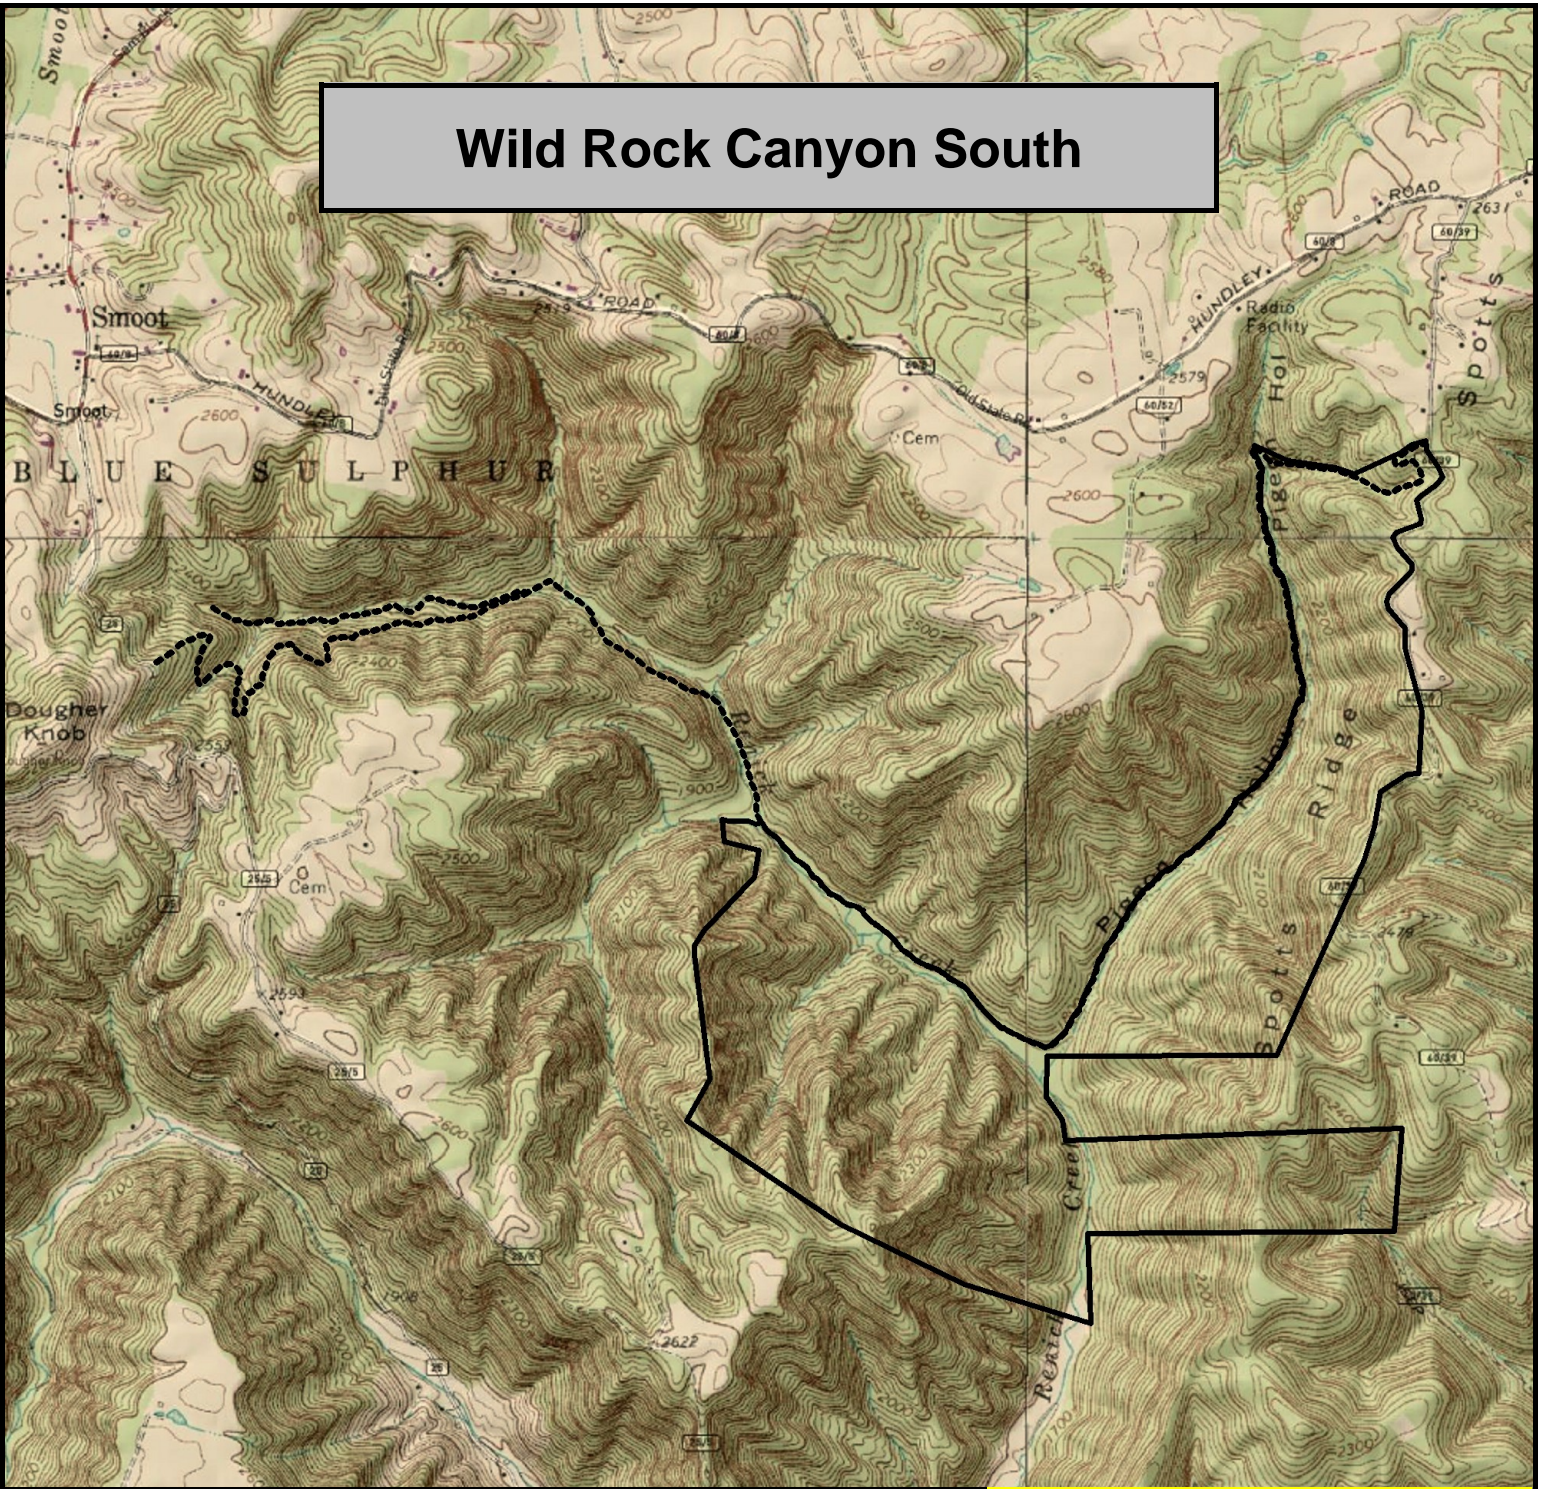

Wild Rock Canyon South

- Primary roads/trails of various condition
- Approximate boundary

FOXFIRE
REALTY

Wild Rock Canyon South, Greenbrier County, WV
 TOPOGRAPHIC MAP
 Elevation Range: 1690' - 2582' +/-
 Google Coordinates: LAT 37.877750 (N), LON -80.610363 (W)
 This map is for general location purposes only. Consult a licensed land
 surveyor for actual boundary location and acreage.