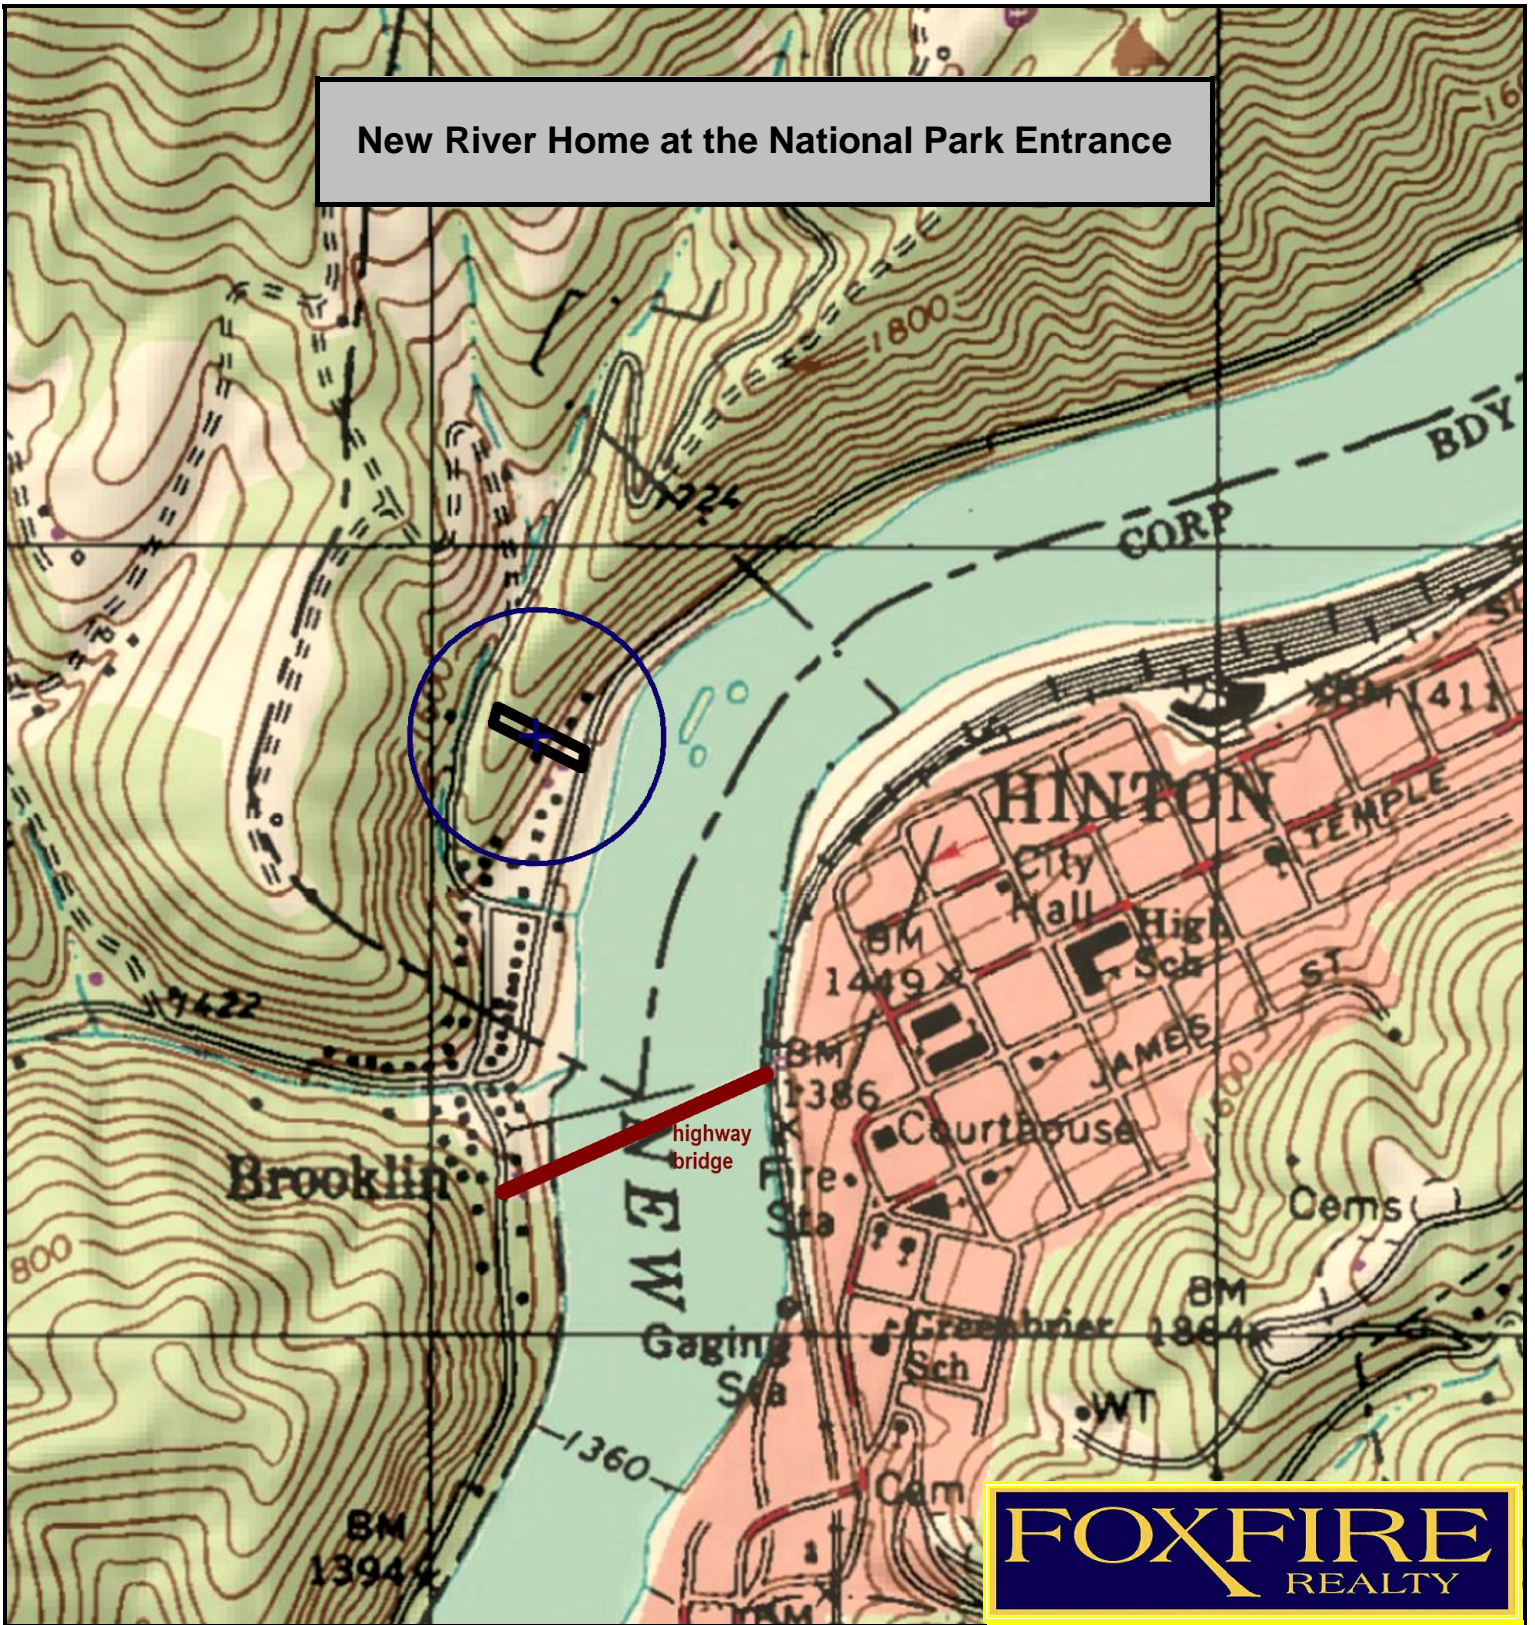

New River Home at the National Park Entrance

FOX FIRE
REALTY

New River Home, Raleigh County, WV
TOPOGRAPHIC MAP
Elevation Range: 1365' - 1491' +/-
Google Coordinates: LAT 37.676721 (N), LON -80.895444 (W)
This map is for general location purposes only. Consult a licensed land surveyor for actual boundary location and acreage.
TAX MAP DEPICTION OF THE PROPERTY IS SHOWN.