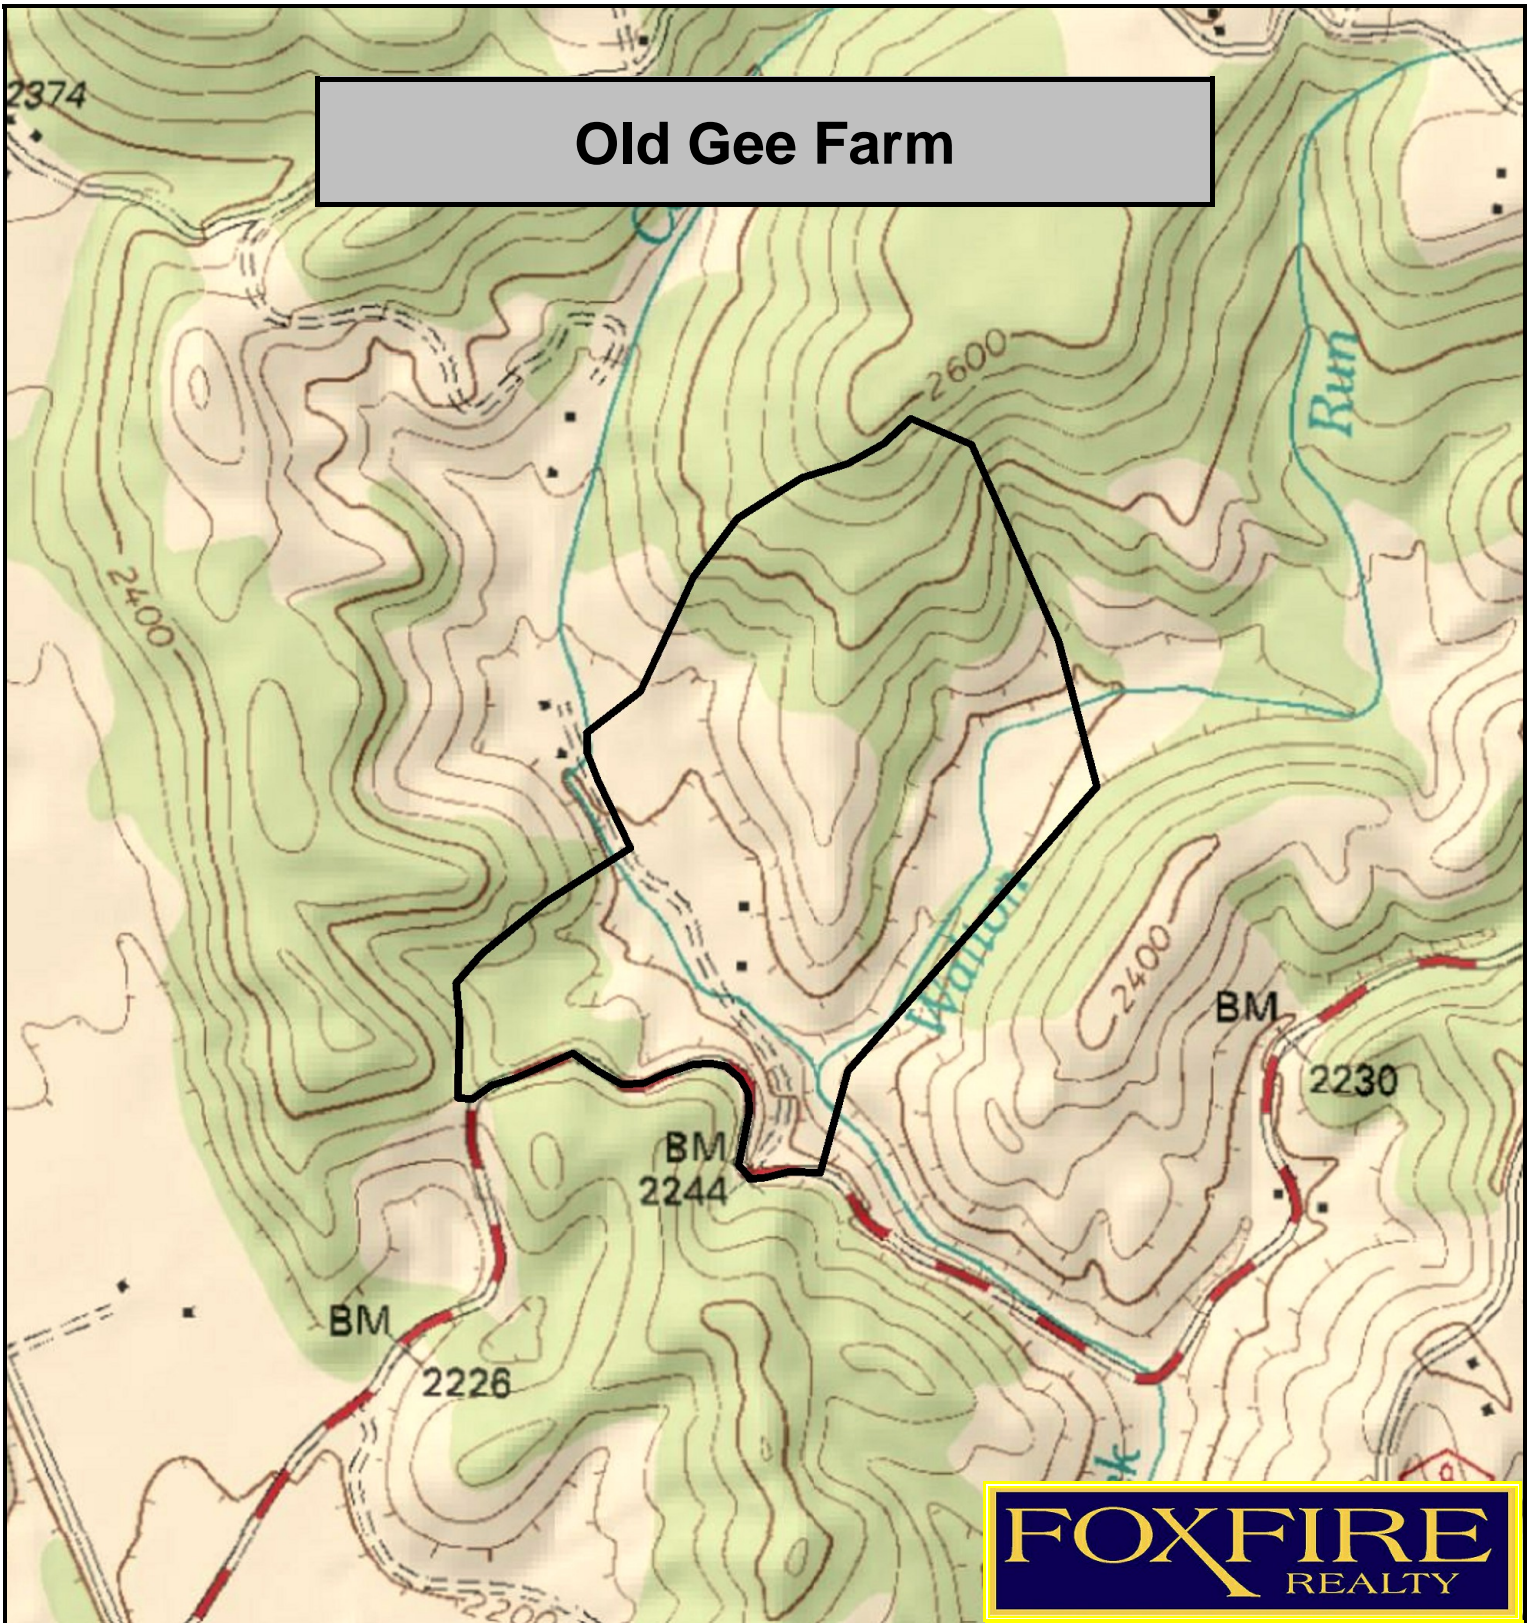

# Old Gee Farm

**FOX FIRE**  
REALTY

Old Gee Farm, Greenbrier County, WV  
TOPOGRAPHIC MAP  
Elevation Range: 2175' - 2596' +/-  
Google Coordinates: LAT 38.015156 (N), LON -80.453458 (W)  
This map is for general location purposes only. Consult a licensed land surveyor for actual boundary location and acreage.