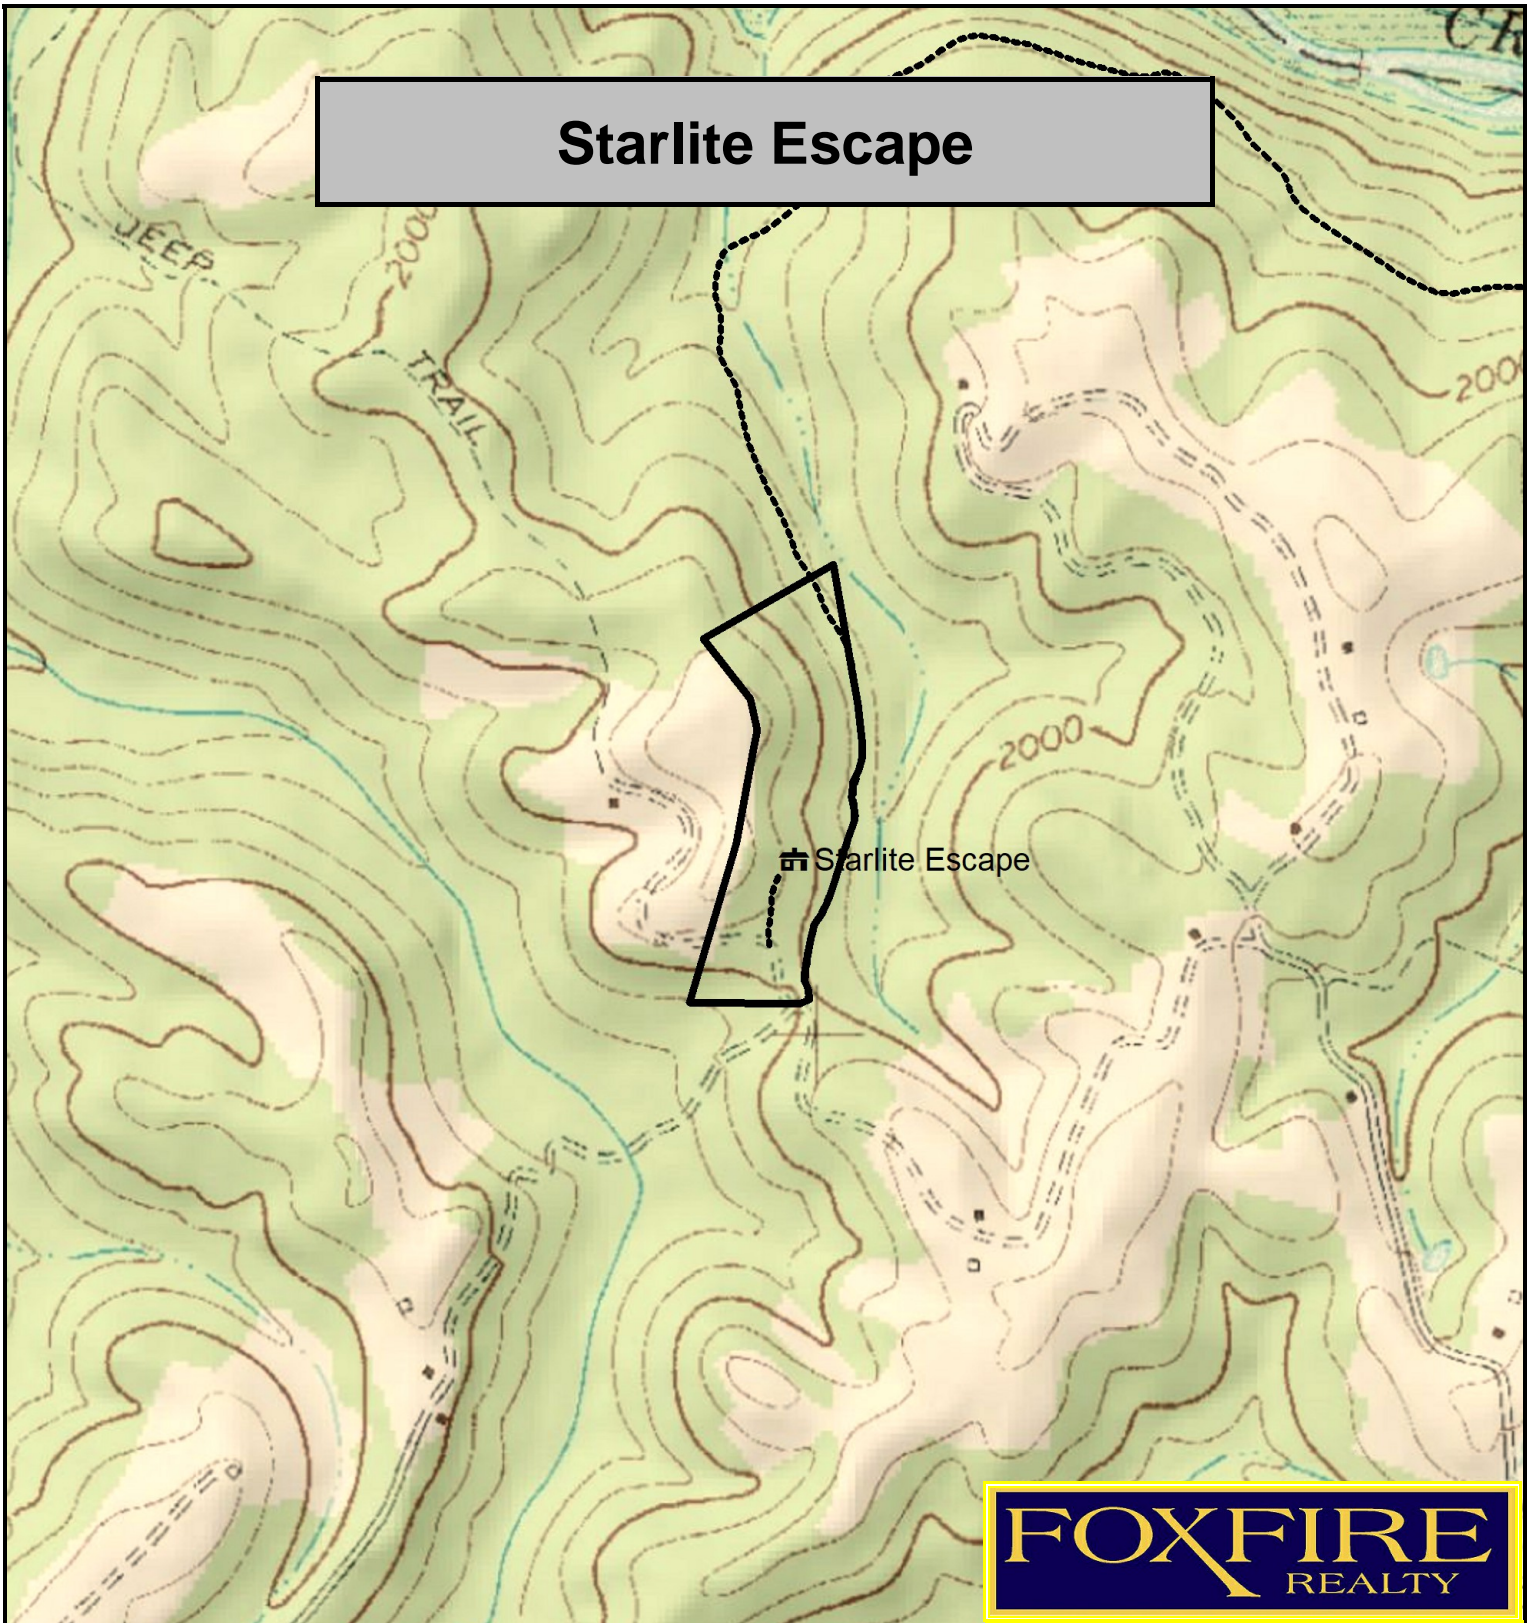

Starlite Escape

Starlite Escape, Nicholas County, WV
TOPOGRAPHIC MAP
Elevation Range: 1920' - 2080' +/-
Google Coordinates: LAT 38.209543 (N), LON -80.833835 (W)
This map is for general location purposes only. Consult a licensed land surveyor for actual boundary location and acreage.