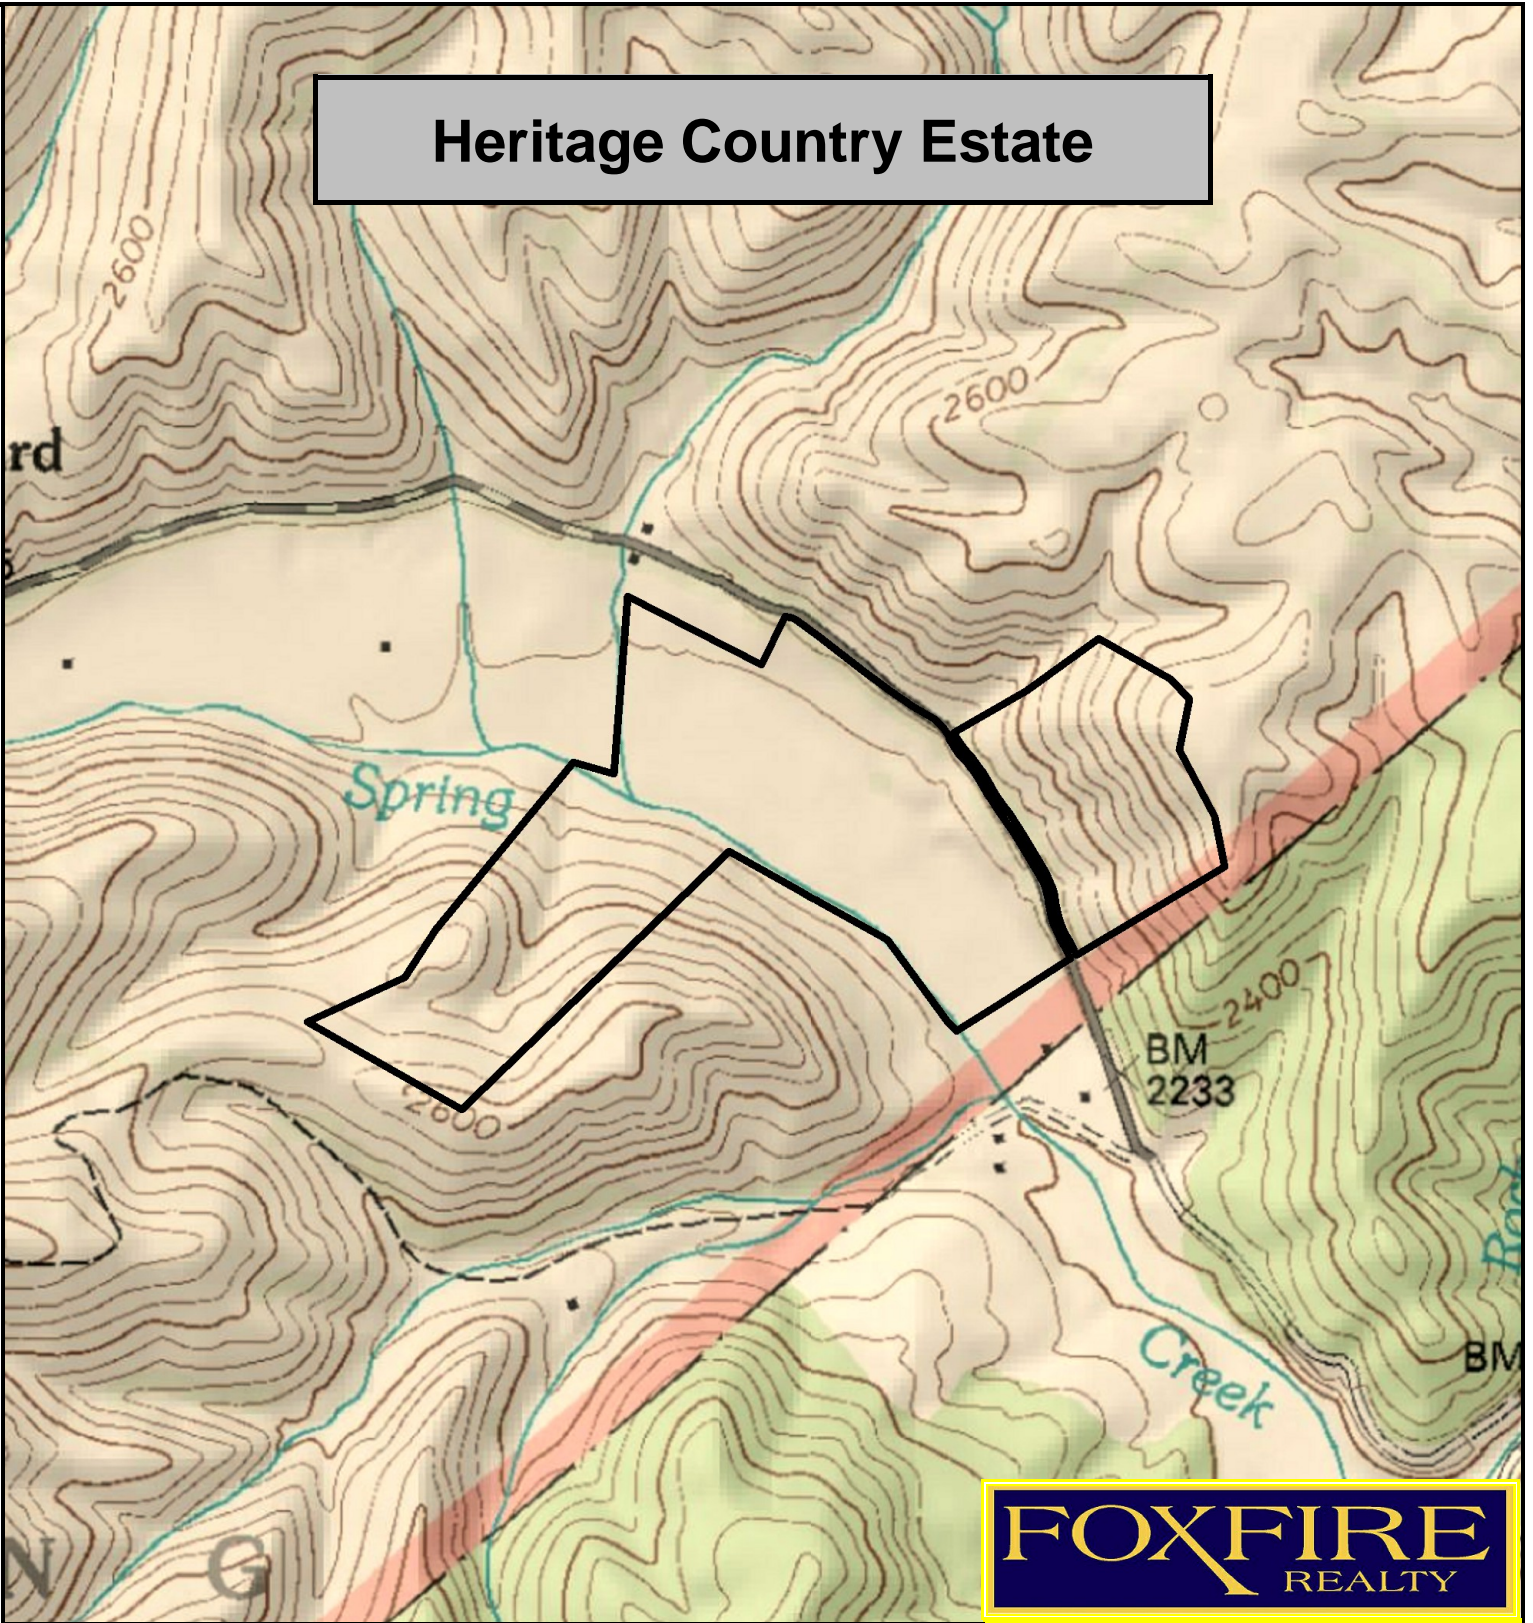

Heritage Country Estate

FOXFIRE
REALTY

Heritage Country Estate, Greenbrier County, WV
TOPOGRAPHIC MAP
Elevation Range: 2187' - 2668' +/-
Google Coordinates: LAT 38.080216 (N), LON -80.386038 (W)
This map is for general location purposes only. Consult a licensed land surveyor for actual boundary location and acreage.