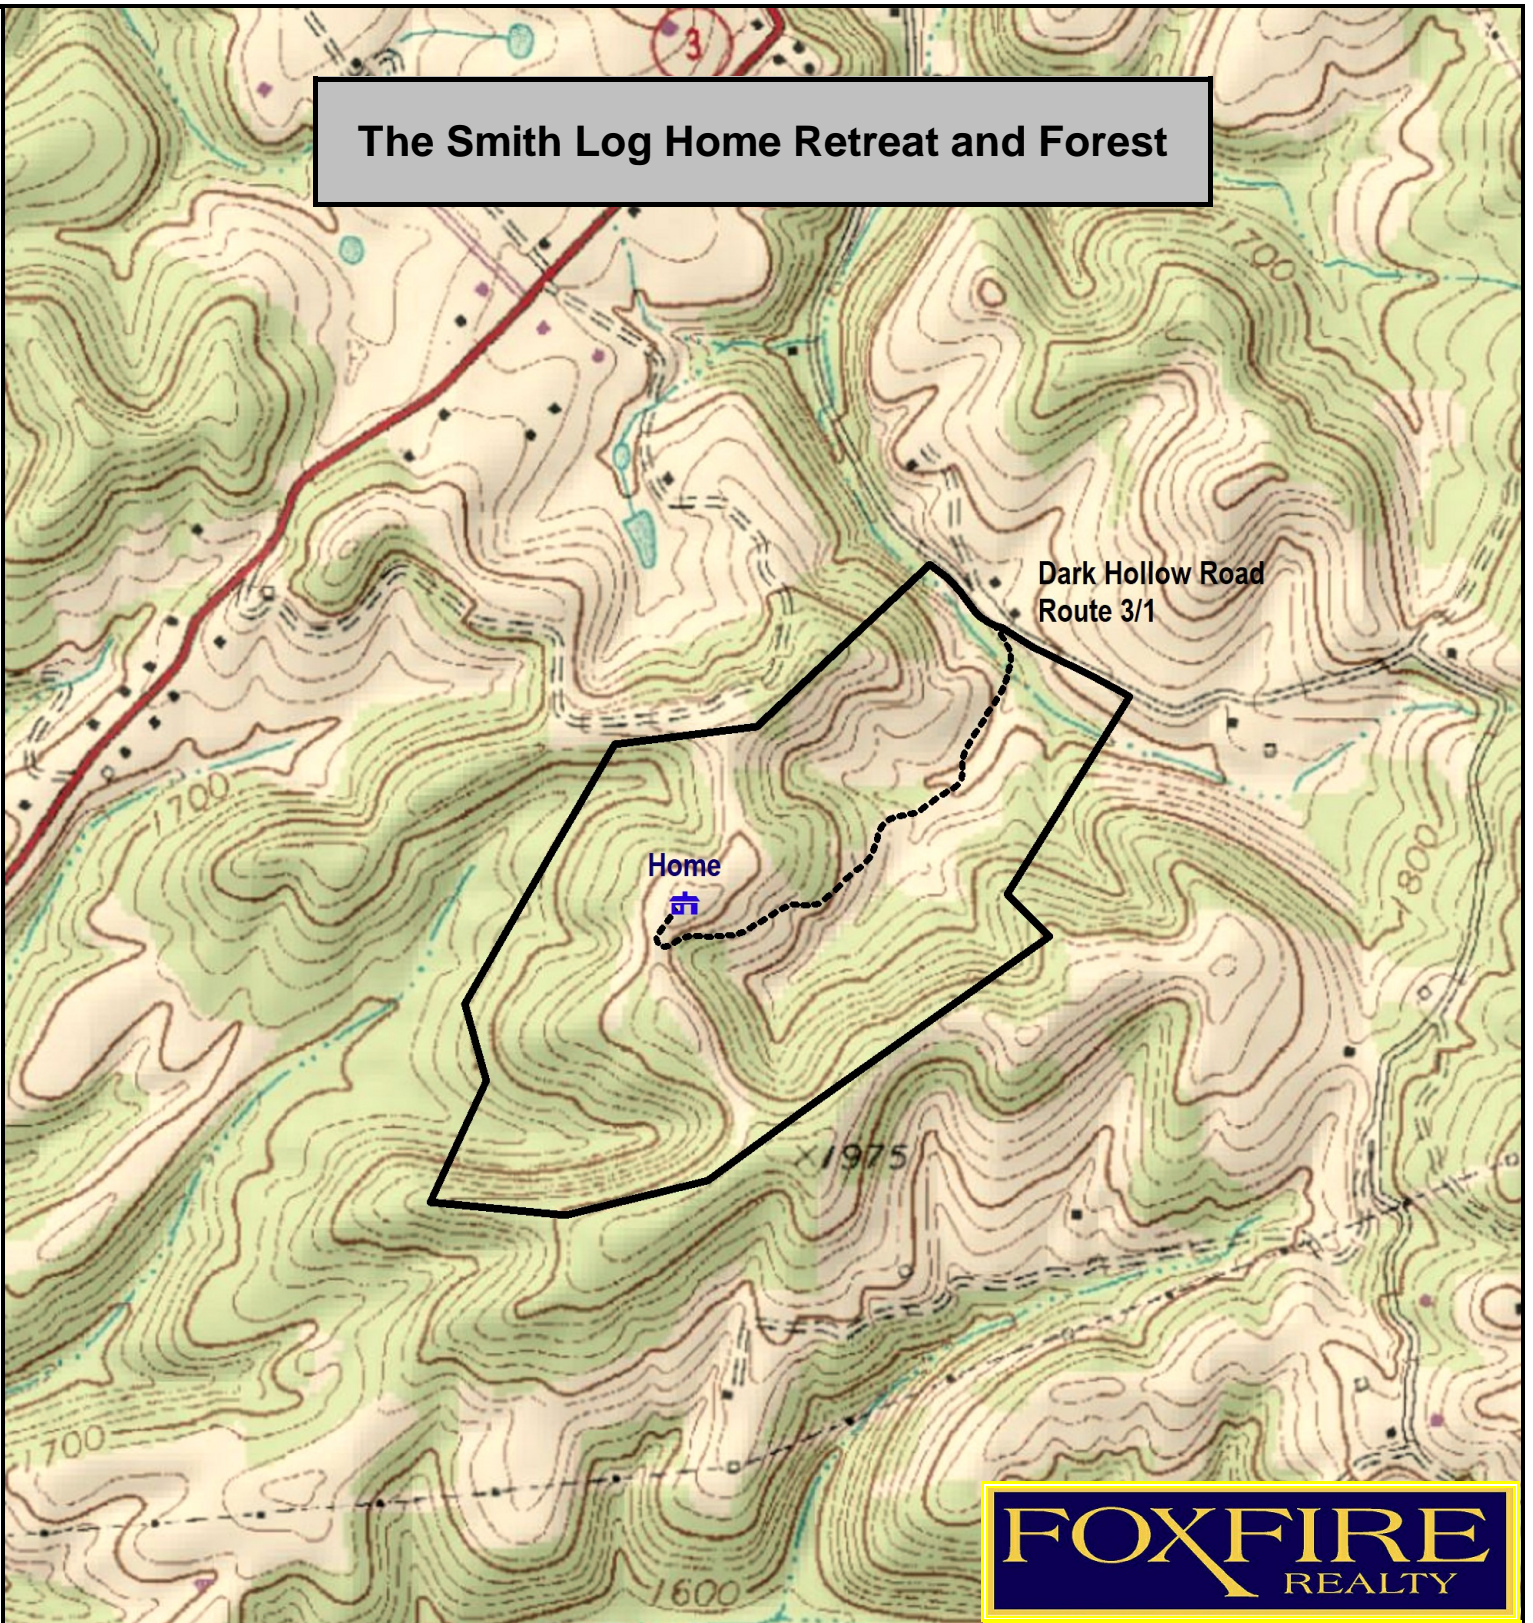

The Smith Log Home Retreat and Forest

FOXFIRE
REALTY

The Smith Log Home Retreat, Monroe County, WV
TOPOGRAPHIC MAP
Elevation Range: 1698' - 1937' +/-
Google Coordinates: LAT 37.710414 (N), LON -80.643392 (W)
This map is for general location purposes only. Consult a licensed land
surveyor for actual boundary location and acreage.