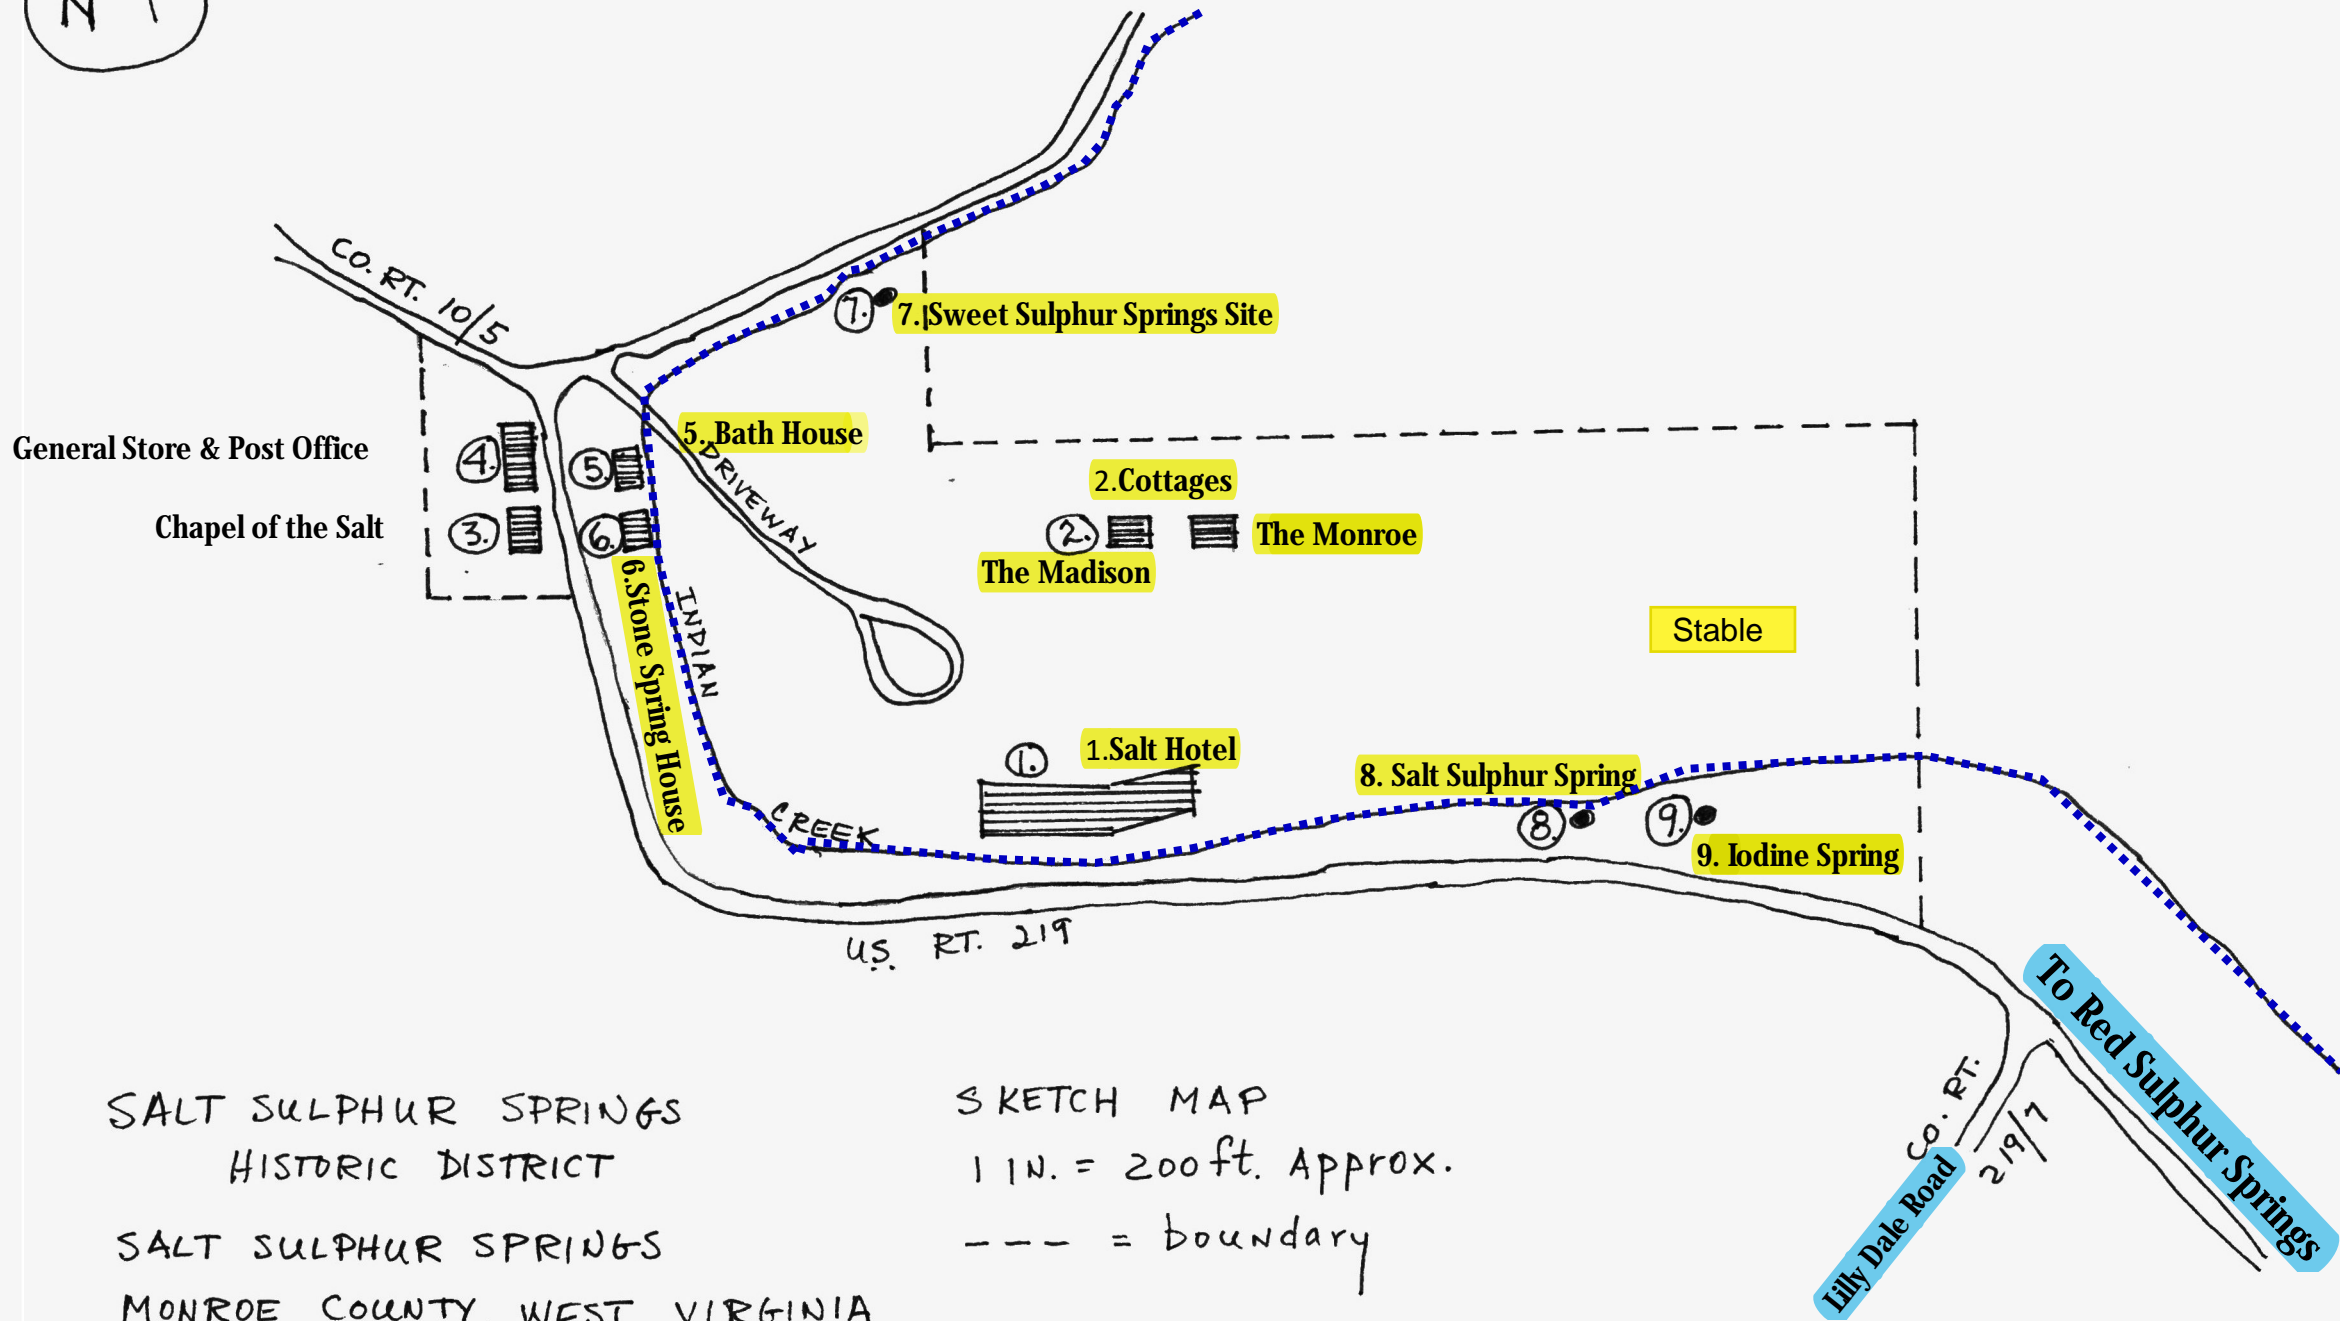

To Union and White Sulphur Springs

SALT SULPHUR SPRINGS  
 HISTORIC DISTRICT  
 SALT SULPHUR SPRINGS  
 MONROE COUNTY, WEST VIRGINIA

SKETCH MAP  
 1 IN. = 200ft. Approx.  
 --- = boundary

To Red Sulphur Springs  
 Lilly Dale Road  
 CO. RT. 219/7