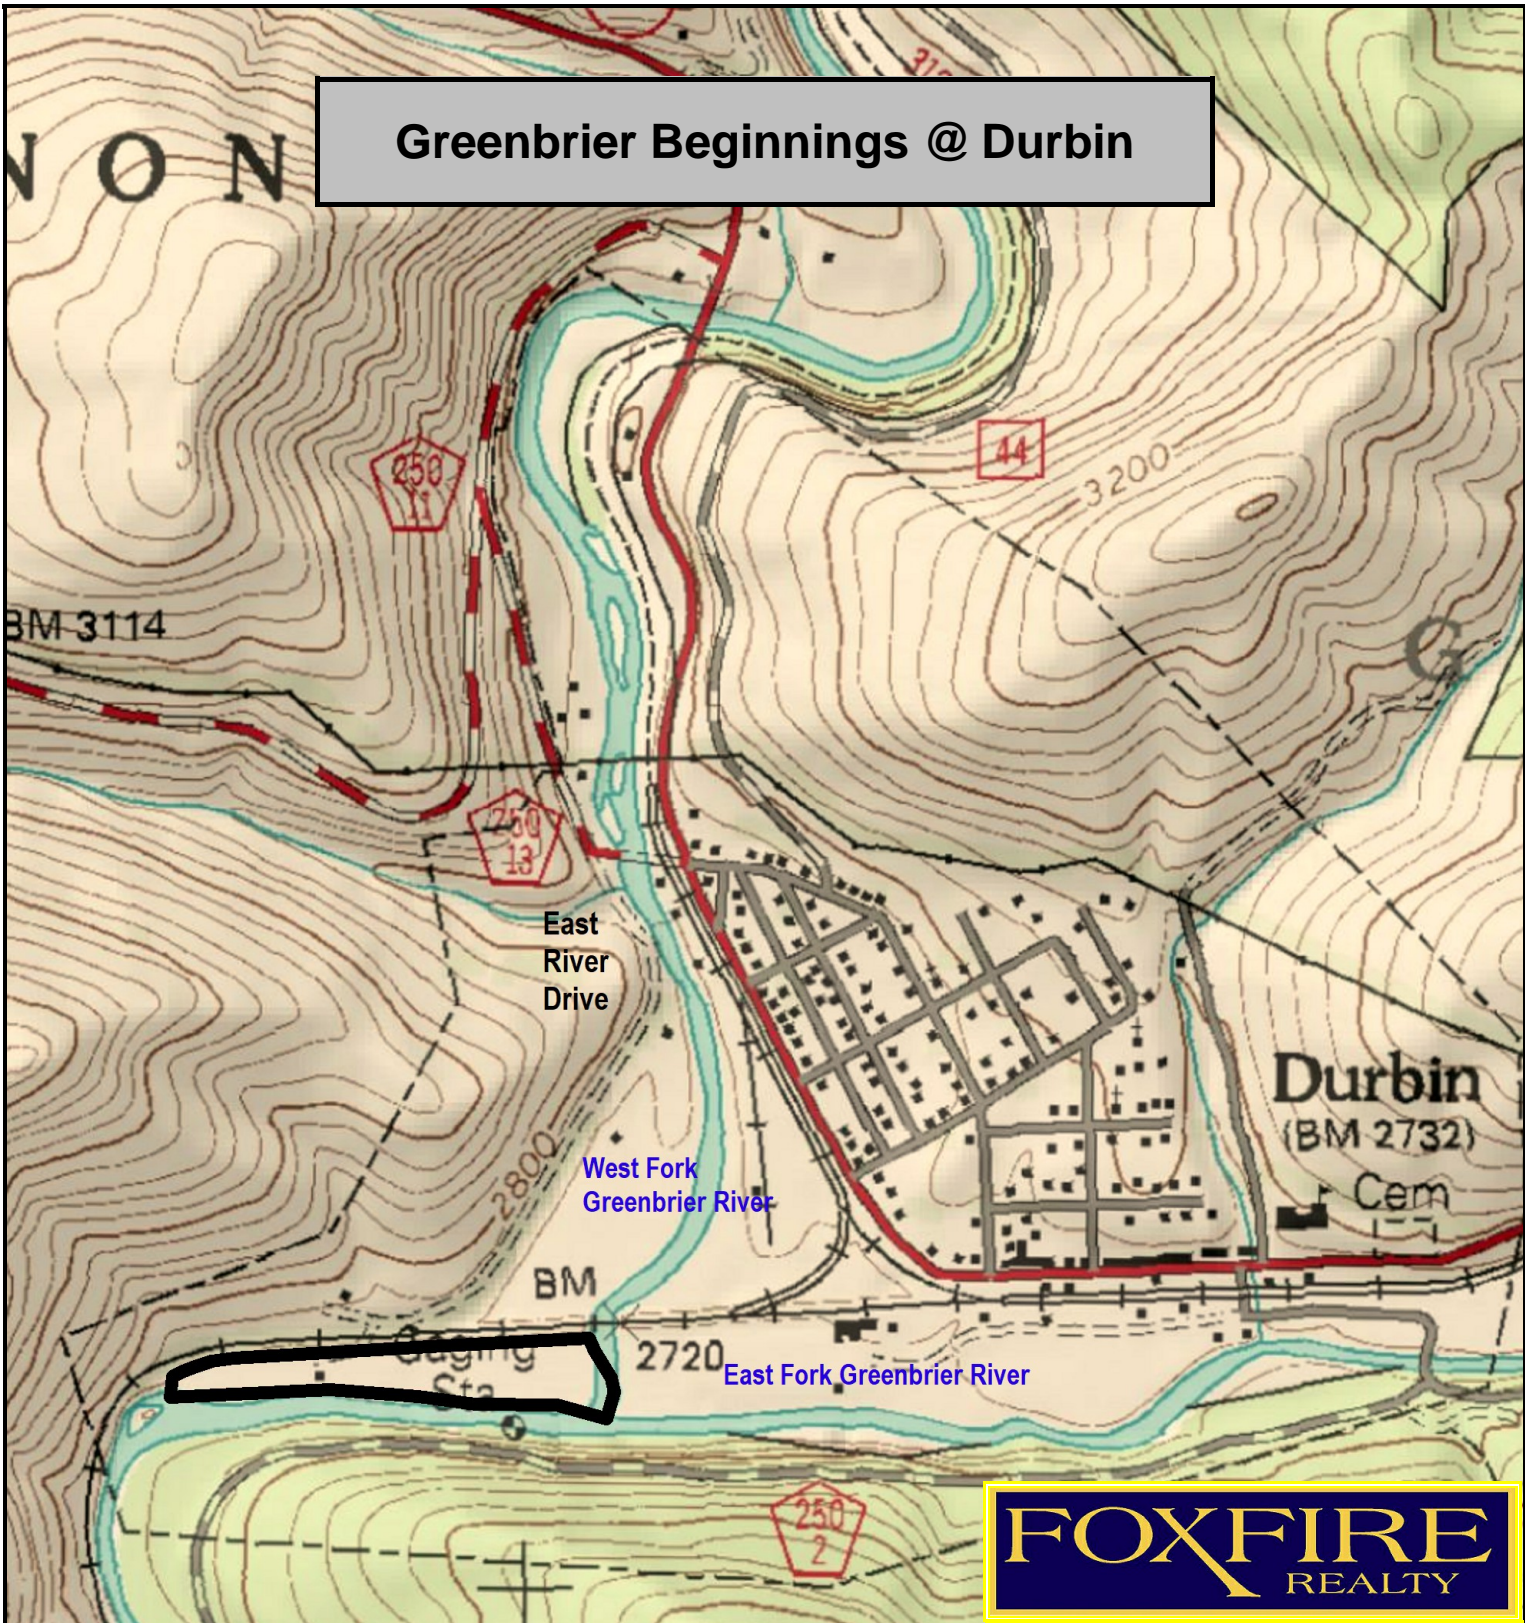

Greenbrier Beginnings @ Durbin

FOX FIRE
REALTY

Greenbrier Beginnings @ Durbin, Pocahontas County, WV
TOPOGRAPHIC MAP
Elevation: 2715' +/-
Google Coordinates: LAT 38.544587 (N), LON -79.835884 (W)
This map is for general location purposes only. Consult a licensed land surveyor for actual boundary location and acreage.
TAX MAP DEPICTION OF THE PROPERTY SHOWN ON TOPO MAP.