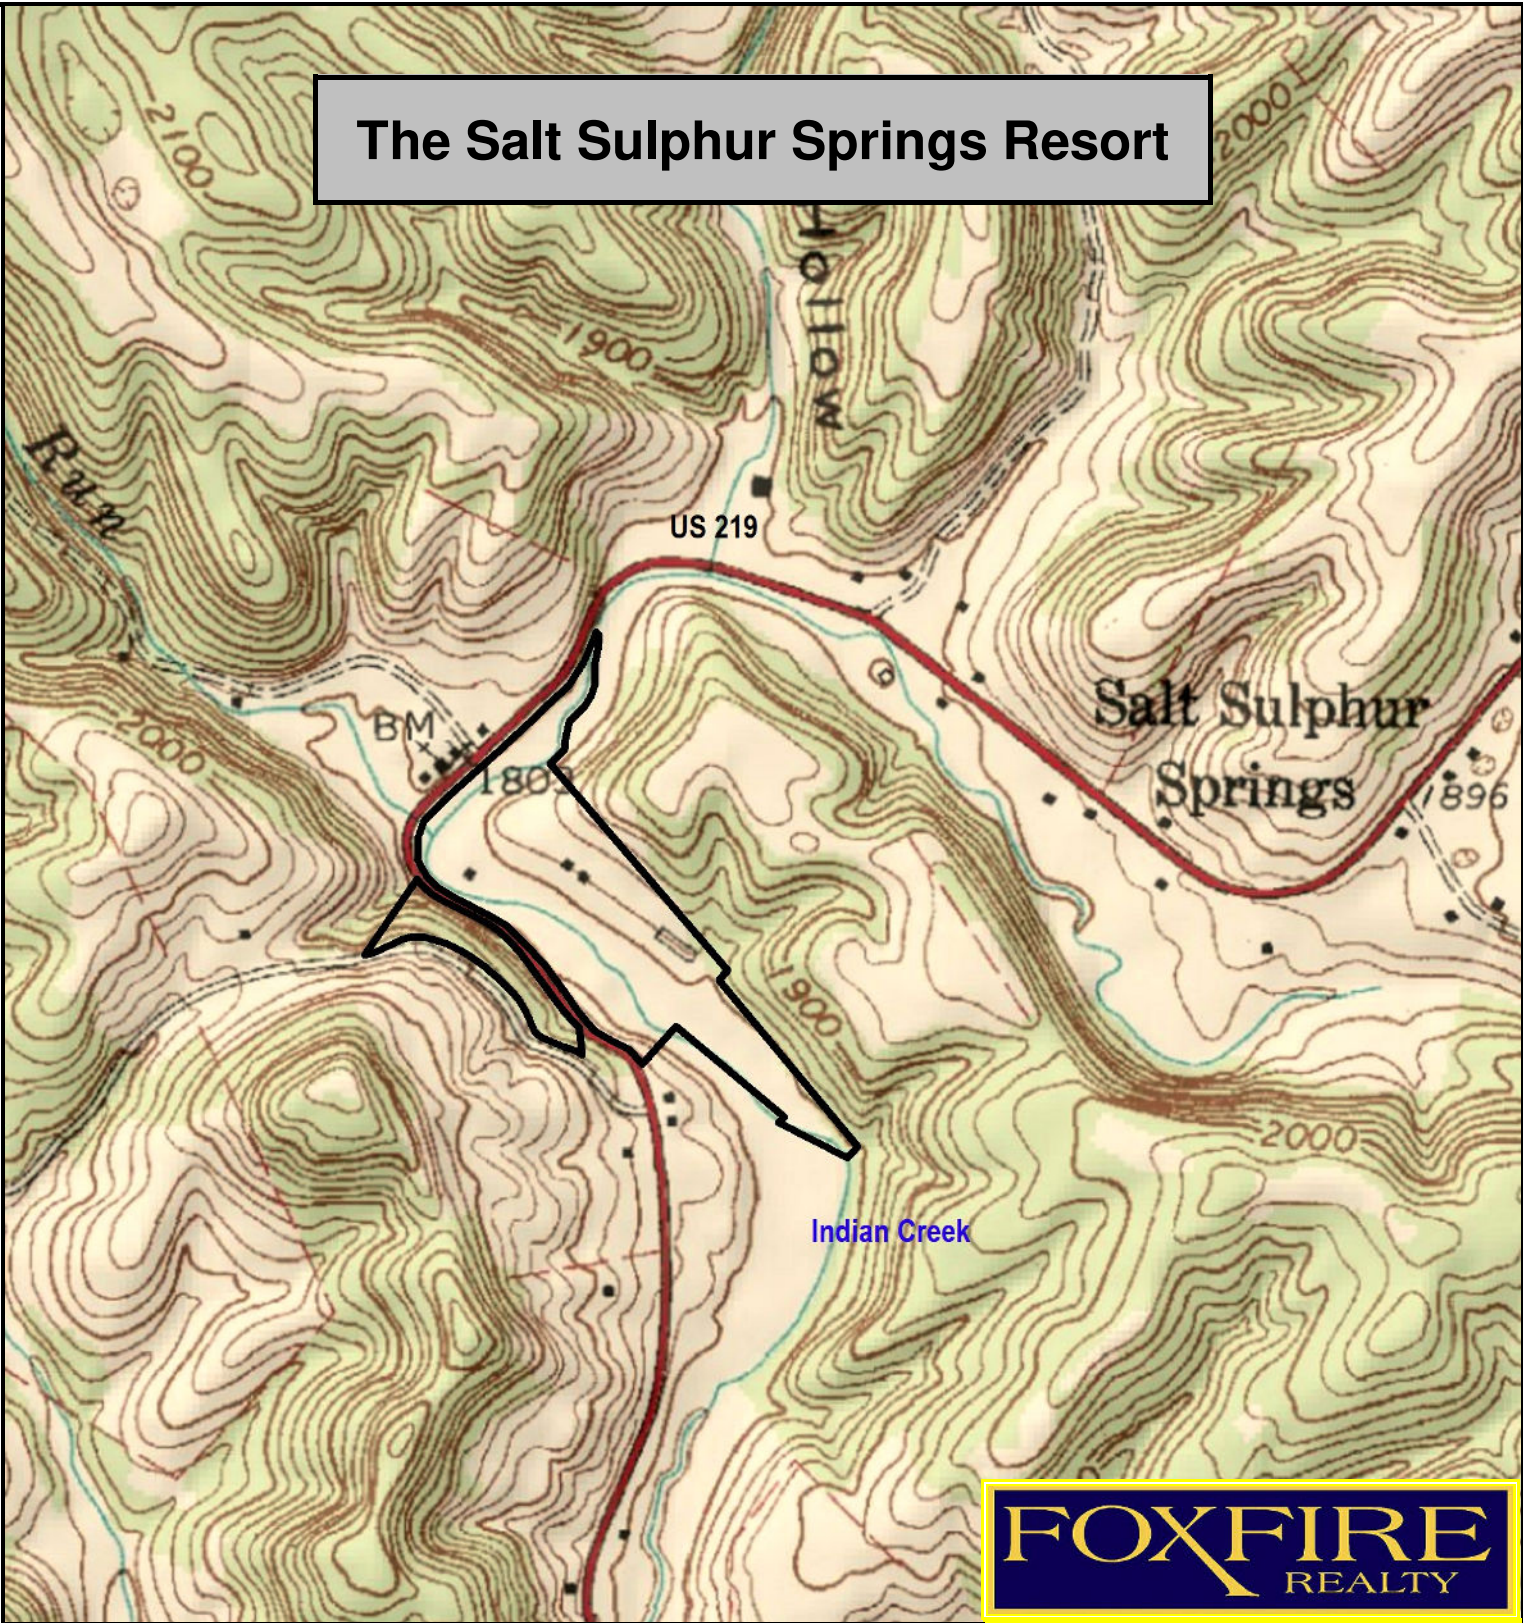

The Salt Sulphur Springs Resort

FOXFIRE
REALTY

The Salt Sulphur Springs Resort, Monroe County, WV
TOPOGRAPHIC MAP
Elevation Range: 801 - 2948' +/-
Google Coordinates: LAT 37.570919 (N), LON -80.57051(W)
This map is for general location purposes only. Consult a licensed land surveyor for actual boundary location and acreage.