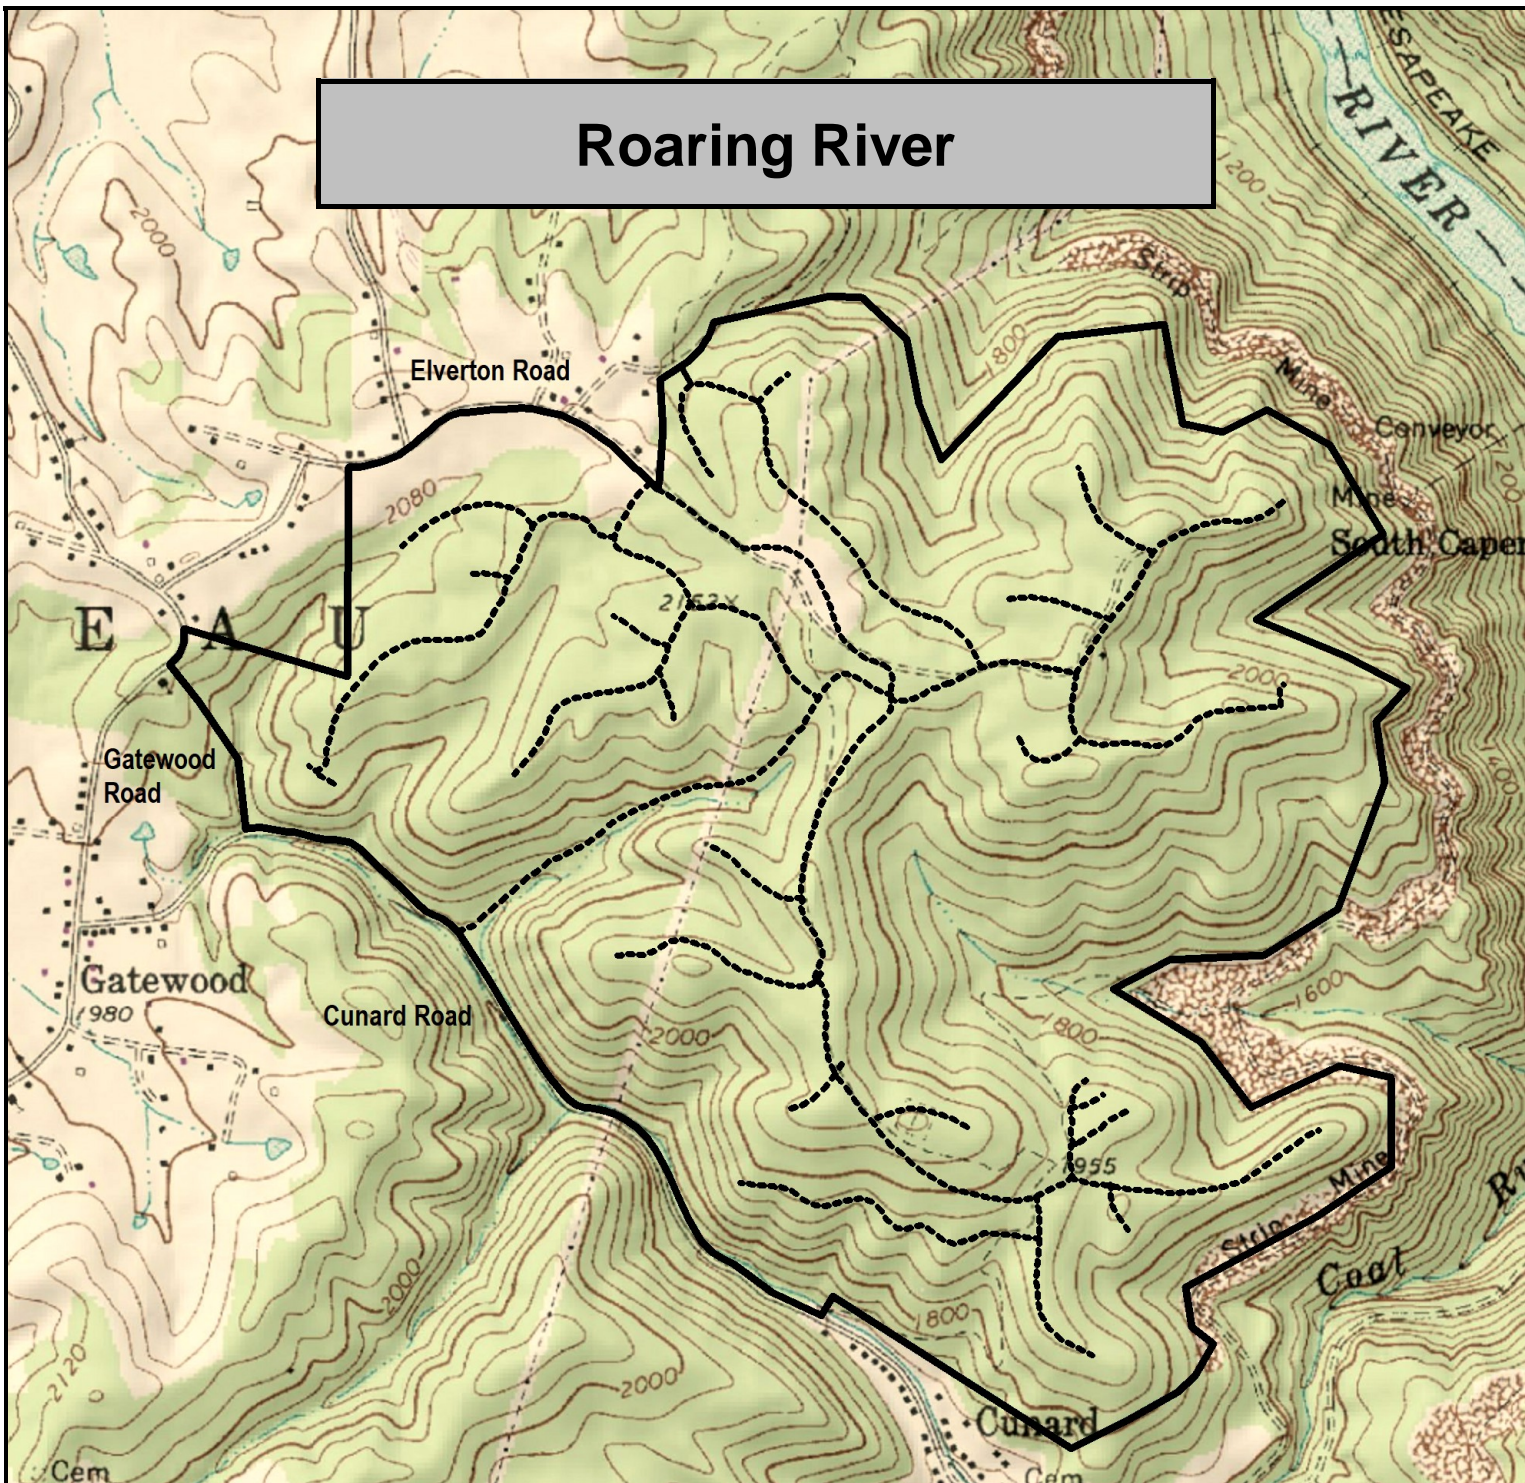

Roaring River

- Dedicated interior road system
- Property perimeter

FOXFIRE
REALTY

Roaring River, Fayette County, WV
 TOPOGRAPHIC MAP SHOWING CURRENT EXCEPTIONS
 Elevation Range: 1747' - 2173' +/-
 Google Coordinates: LAT 38.018758 (N), LON -81.055001 (W)
 This map is for general location purposes only. Consult a licensed land
 surveyor for actual boundary location and acreage.