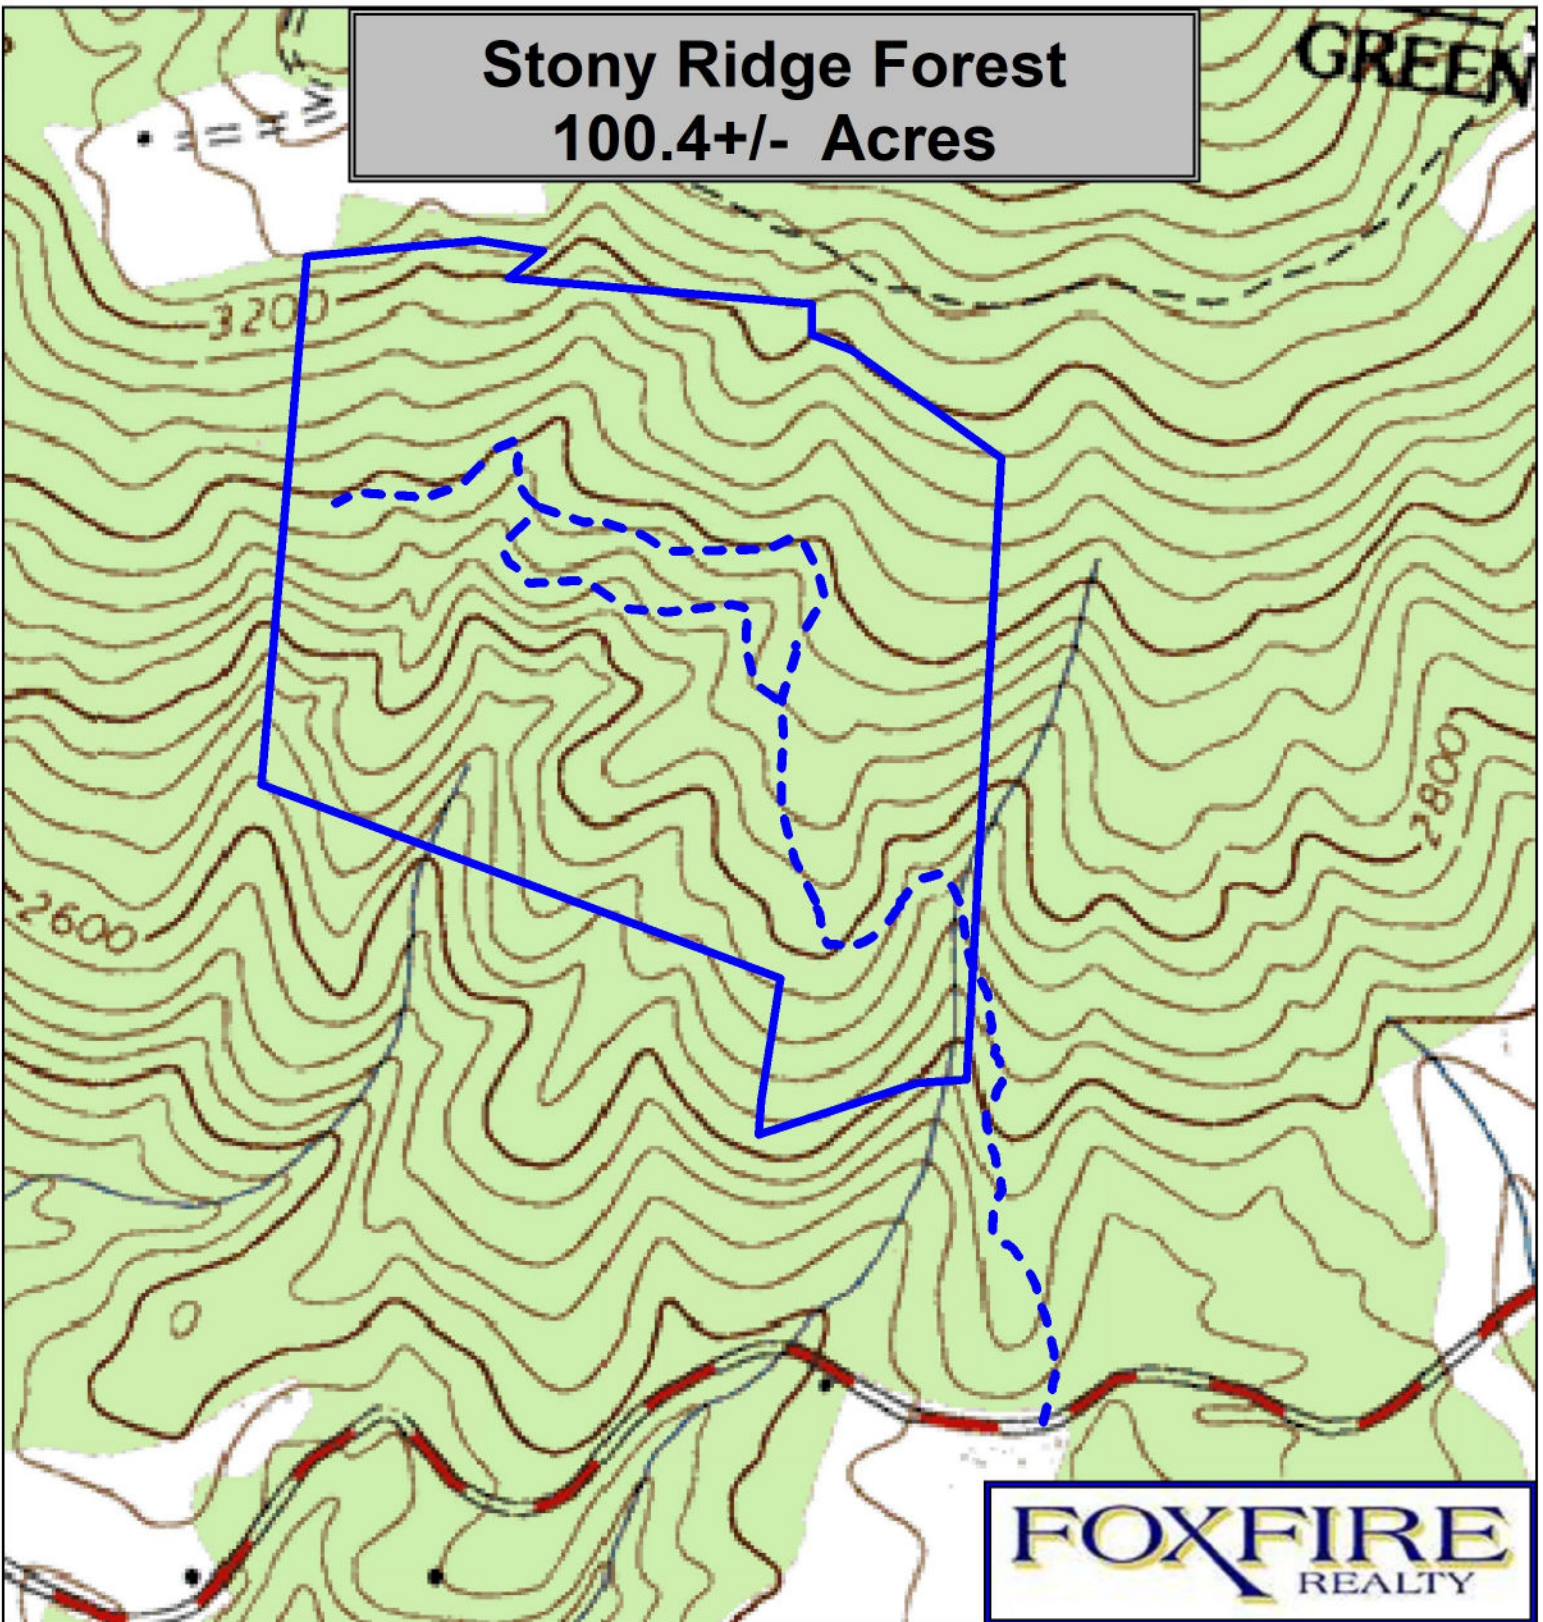

# Stony Ridge Forest 100.4+/- Acres

GREEN

Greenbrier County, WV Topographic Map  
Elevation Range: 2560' to 3270'  
LAT 38.034248 (N), LON -80.265452 (W)  
This map is for general location purposes only.  
Consult a licensed land surveyor for actual boundary  
location and acreage.