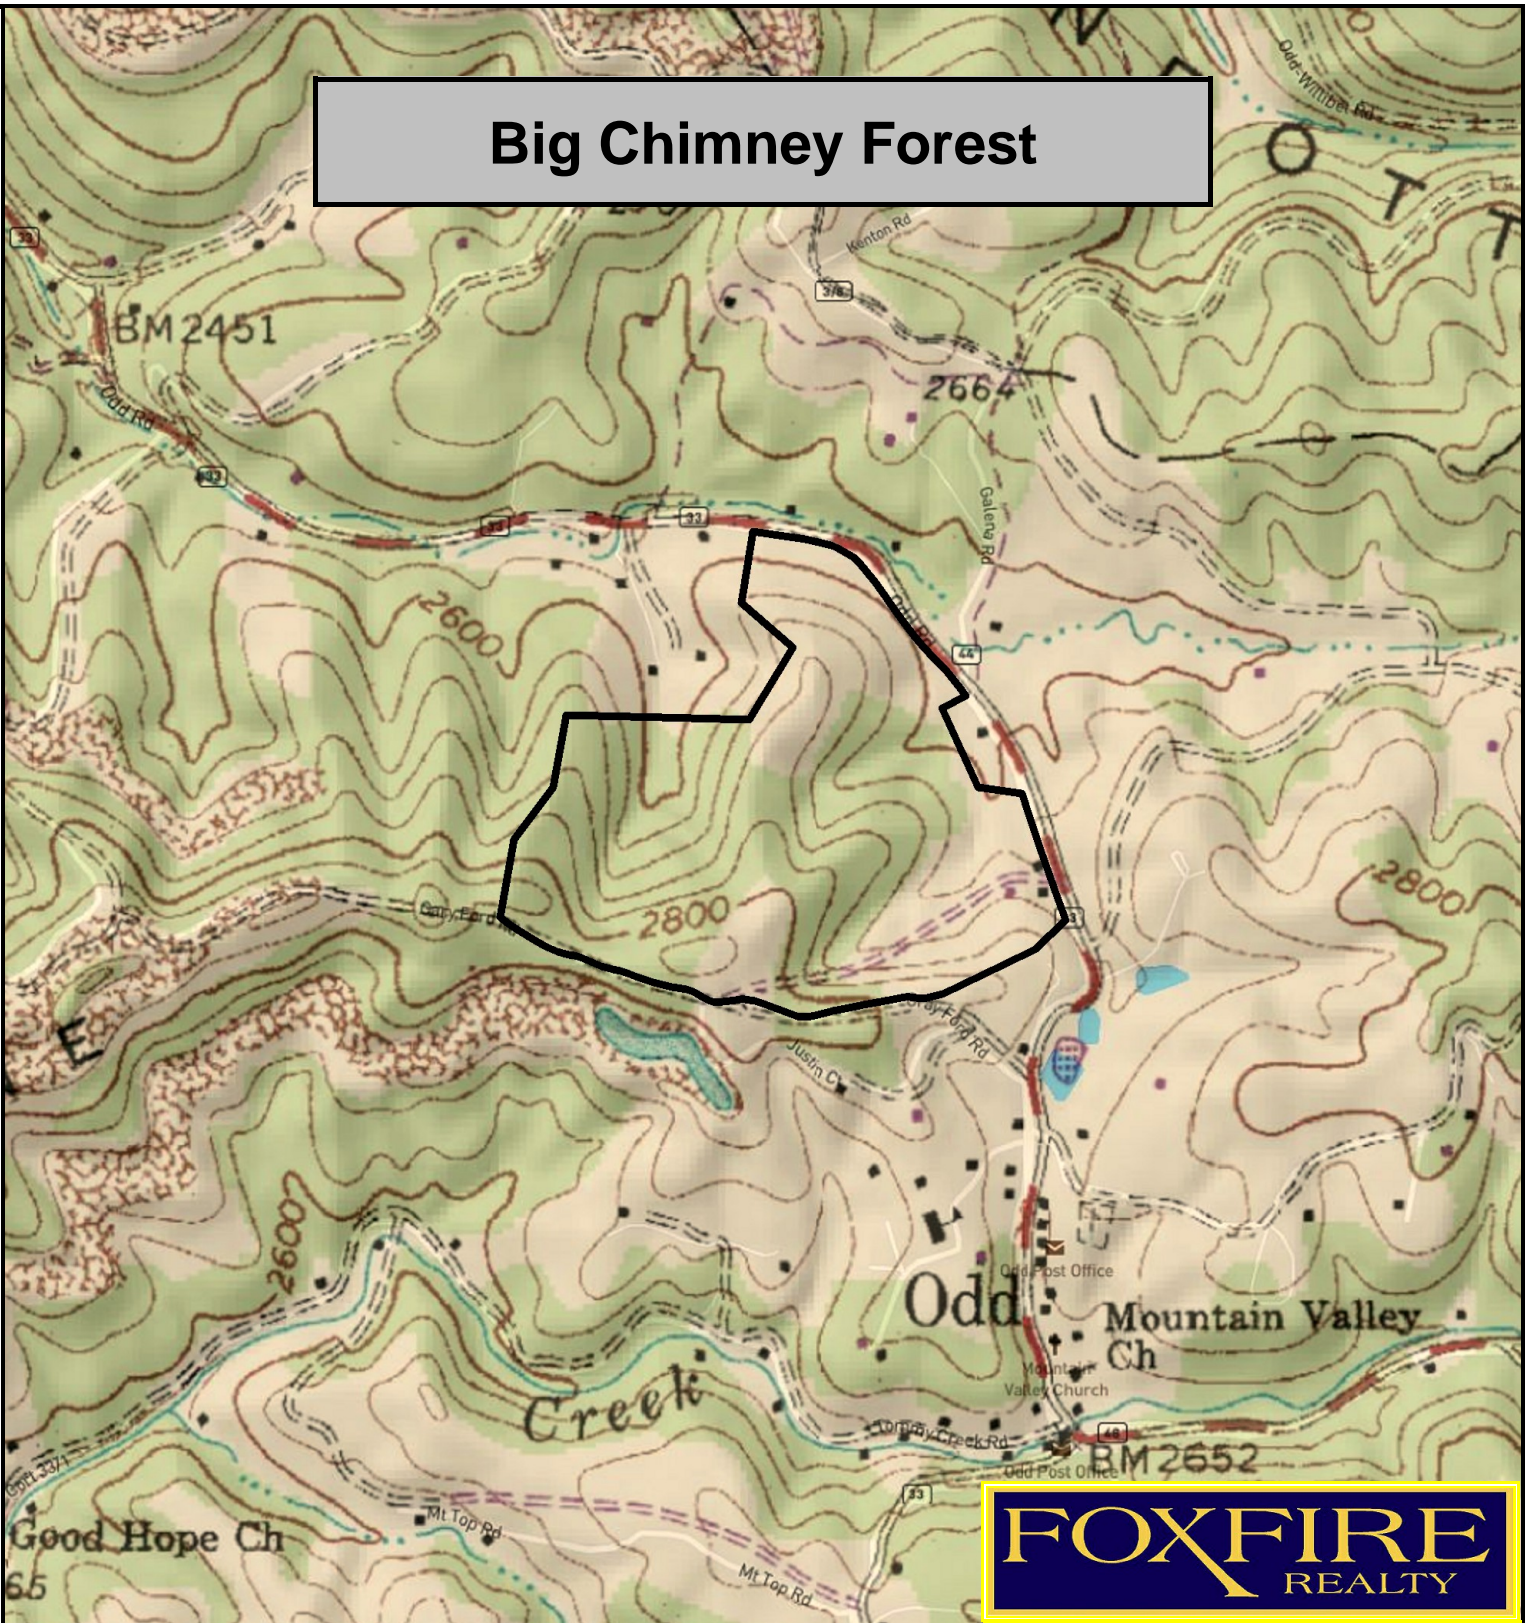

Big Chimney Forest

Big Chimney Forest, Raleigh County, WV
TOPOGRAPHIC MAP
Elevation Range: 2587' - 2862' +/-
Google Coordinates: LAT 37.599504 (N), LON -81.194032 (W)
This map is for general location purposes only. Consult a licensed land surveyor for actual boundary location and acreage.
TAX MAP DEPICTION OF THE PROPERTY IS SHOWN.