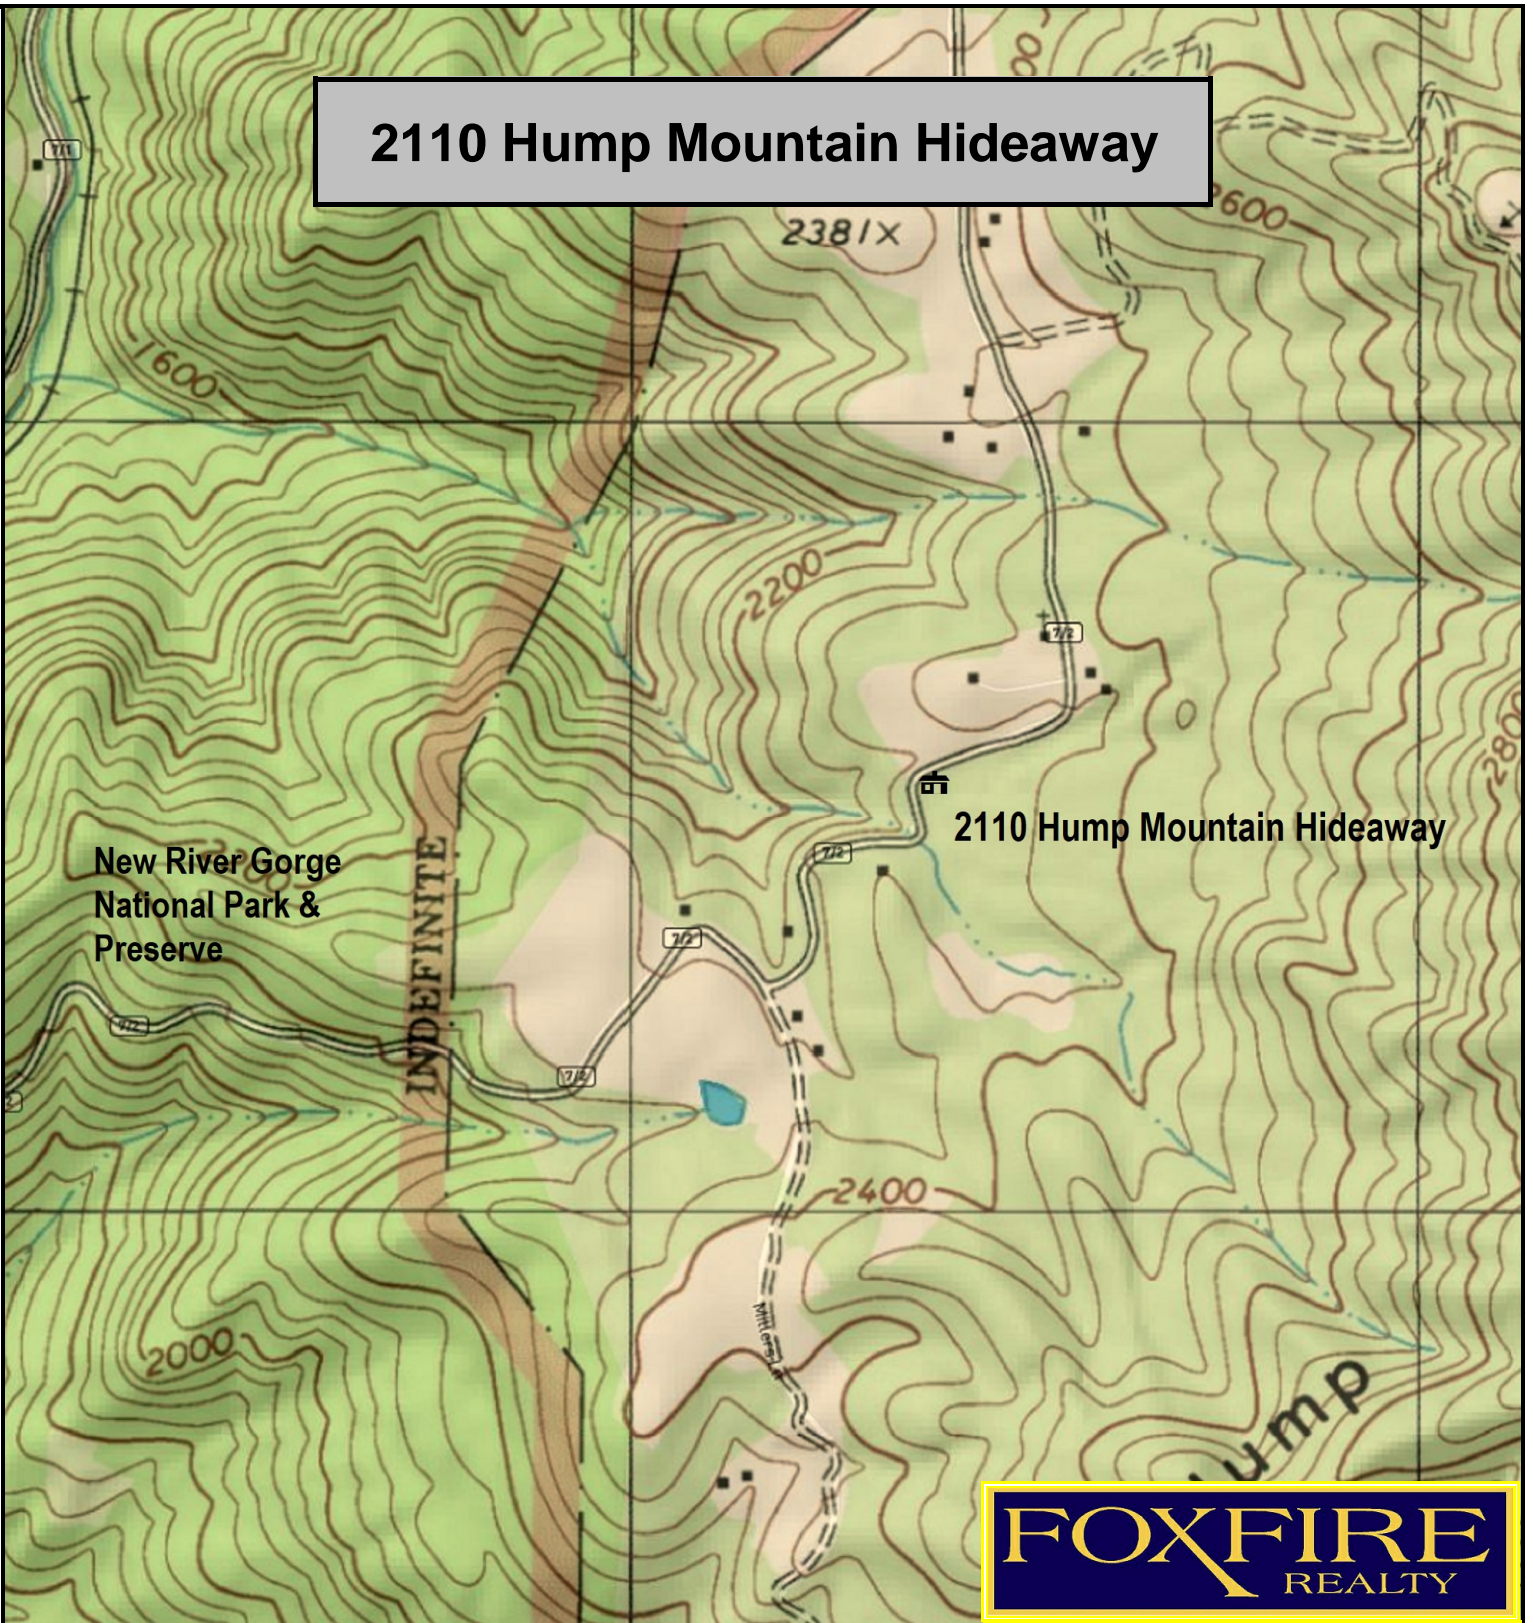

2110 Hump Mountain Hideaway

2110 Hump Mtn Hideaway, Summers County, WV
TOPOGRAPHIC MAP
Elevation: 2335' +/-
Google Coordinates: LAT 37.817199 (N), LON -80.893387 (W)
This map is for general location purposes only. Consult a licensed land surveyor for actual boundary location and acreage.