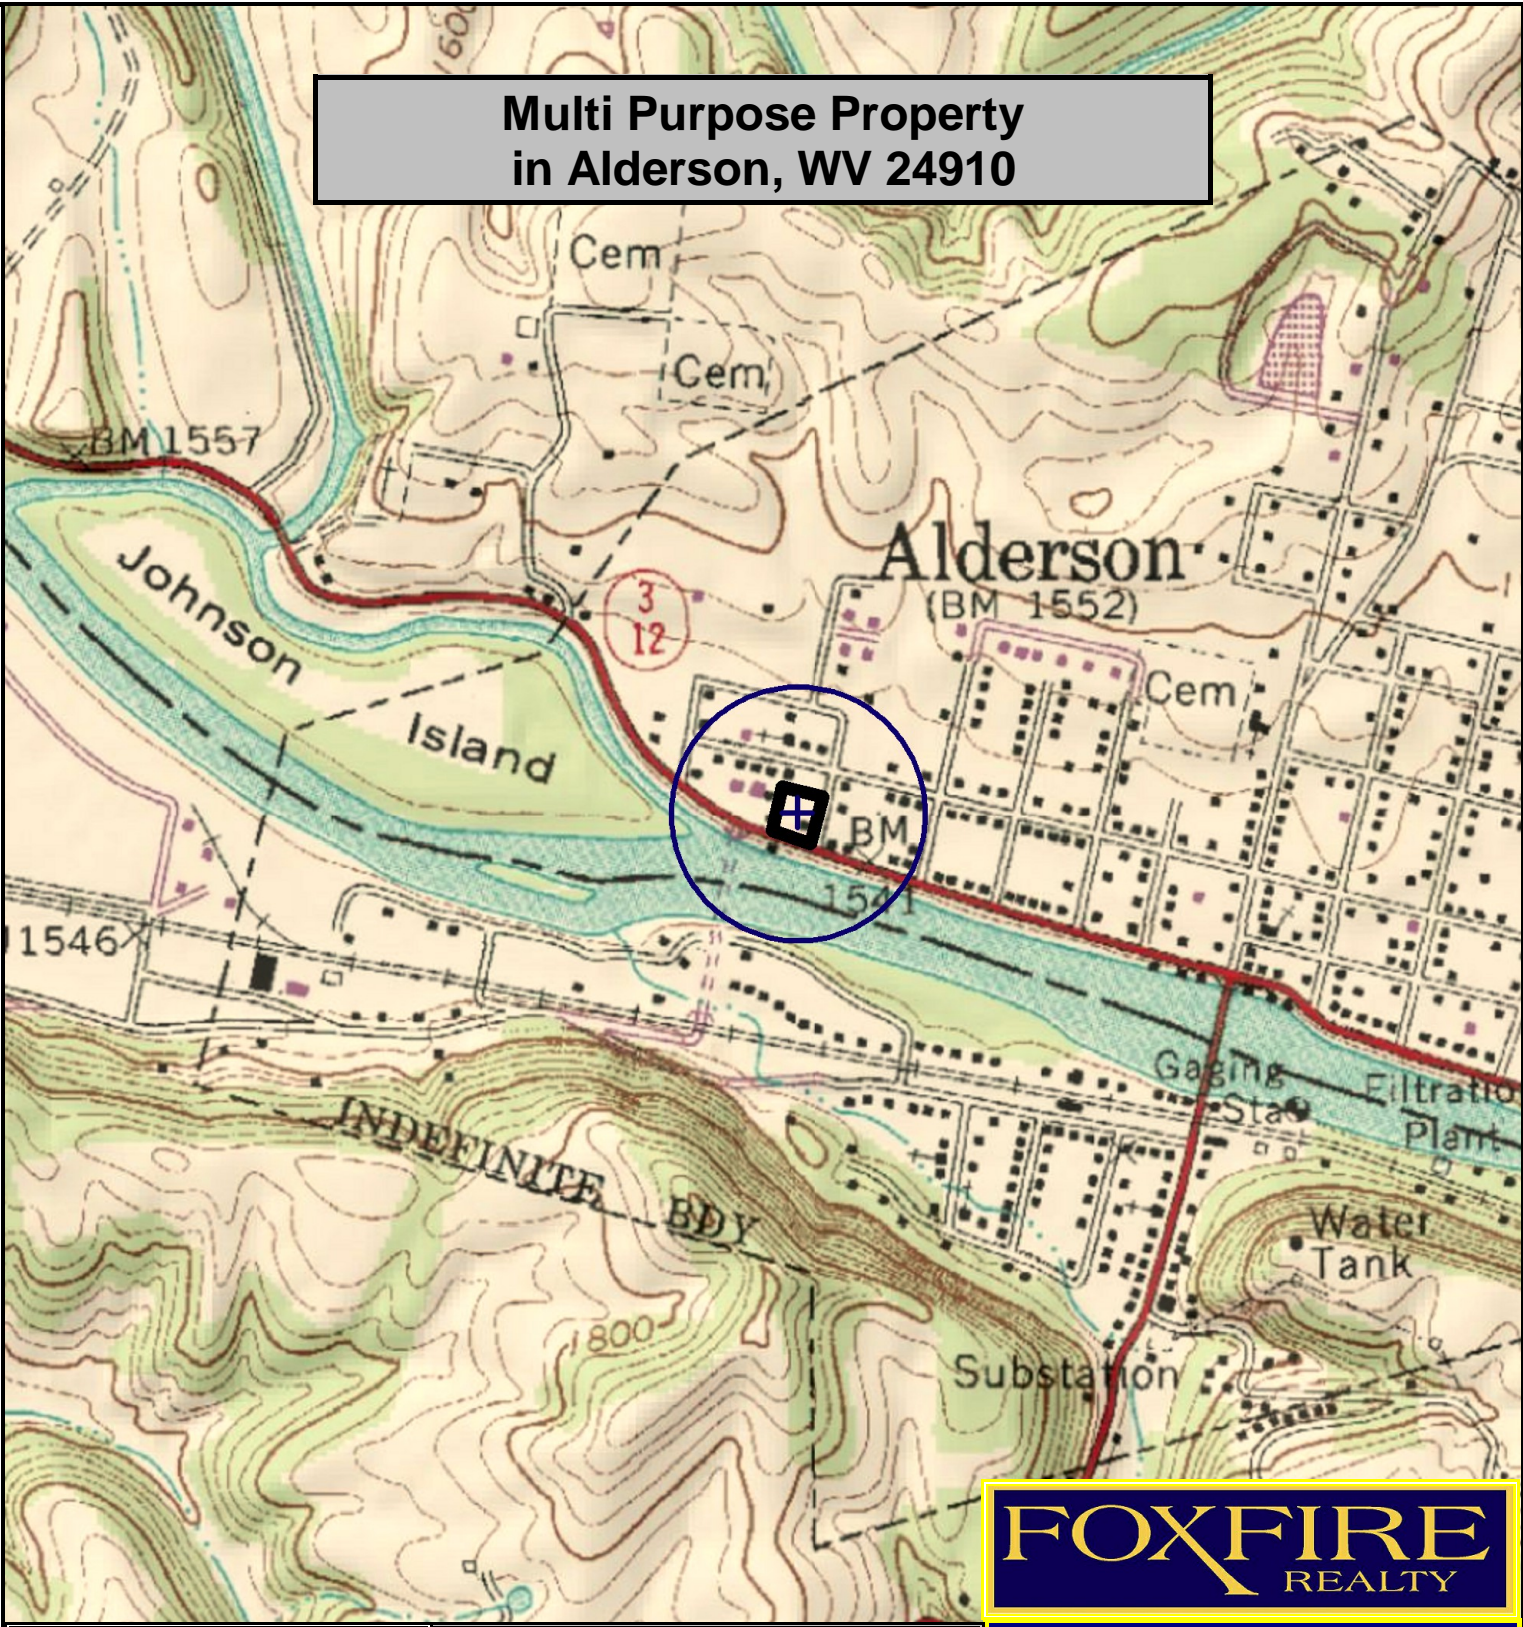

**Multi Purpose Property
in Alderson, WV 24910**

**FOX FIRE
REALTY**

Multi Purpose Property in Alderson, Greenbrier County, WV
 TOPOGRAPHIC MAP
 Elevation: 1552' +/-
 Google Coordinates: LAT 37.727470 (N), LON -80.648591 (W)
 This map is for general location purposes only. Consult a licensed land
 surveyor for actual boundary location and acreage.