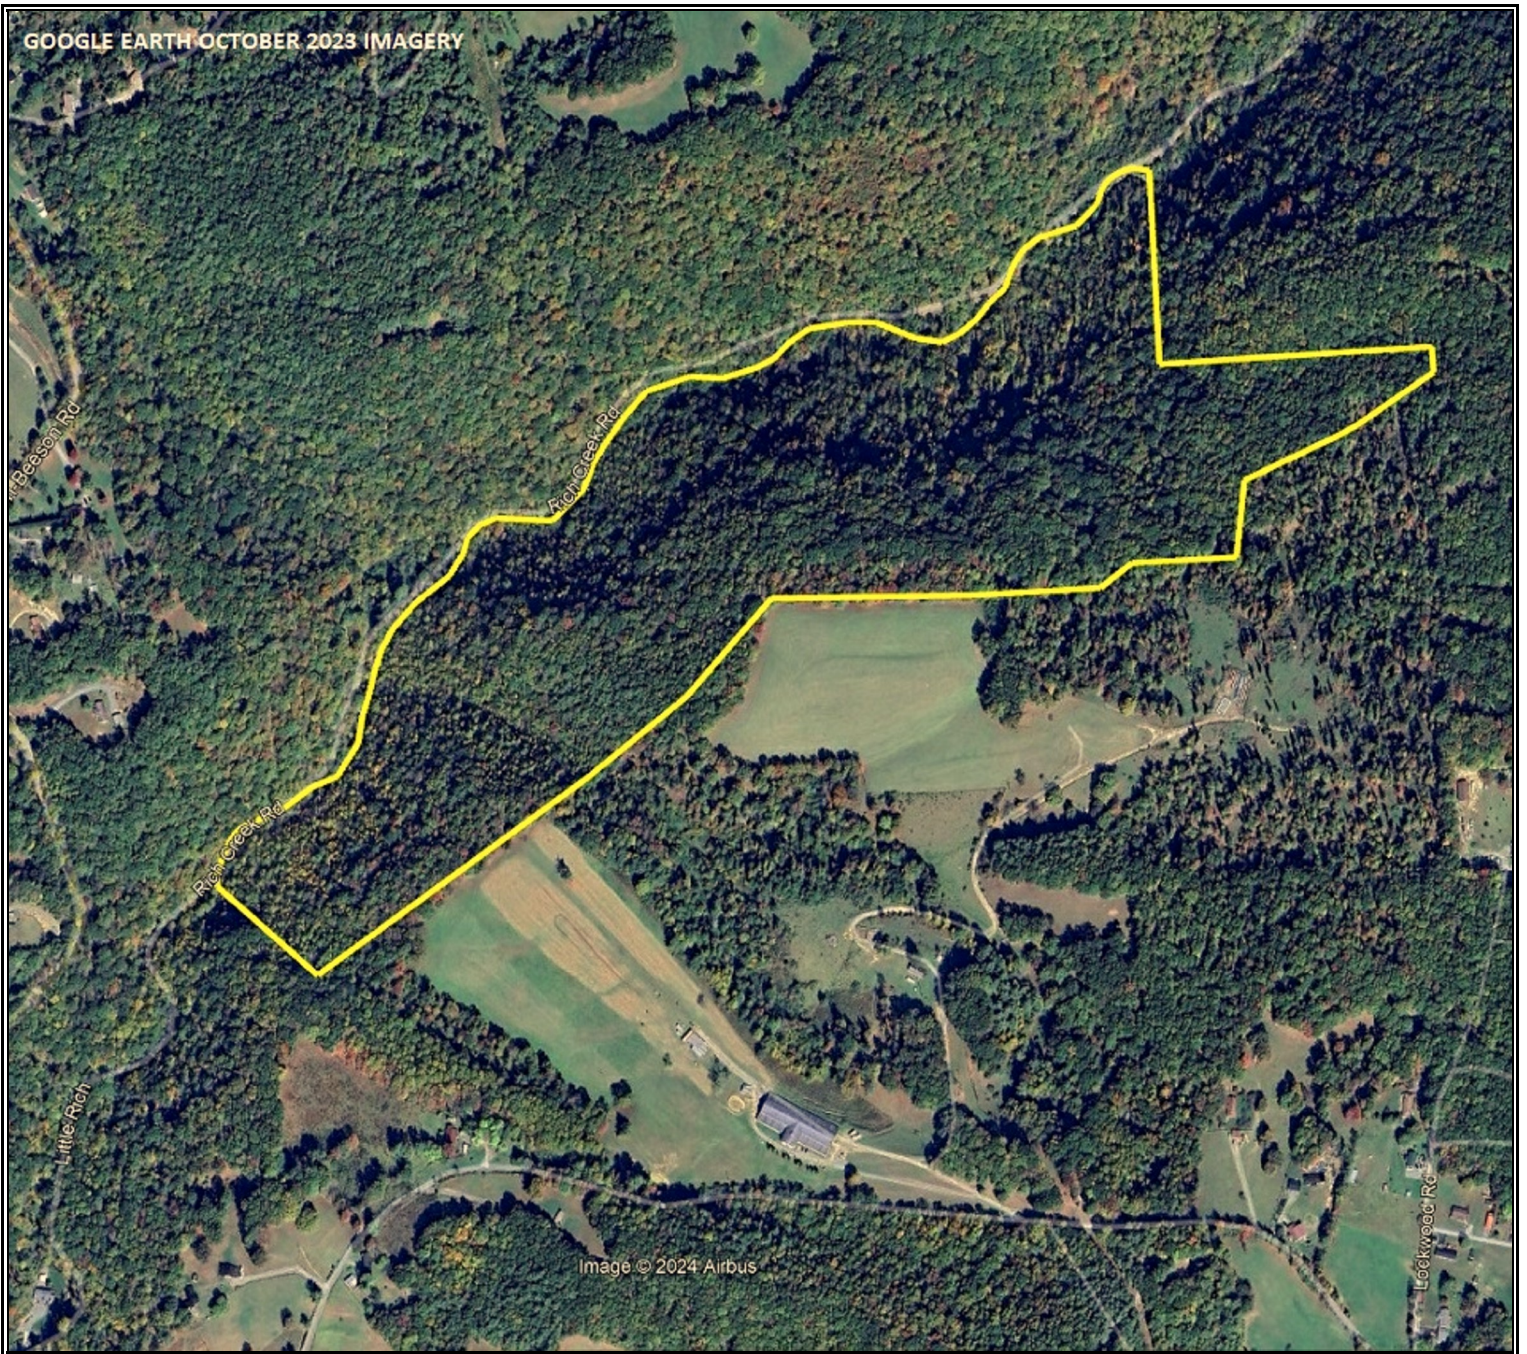

GOOGLE EARTH OCTOBER 2023 IMAGERY

## Pocosin Fork Forest

**FOXFIRE**  
REALTY

**Mercer County,  
West Virginia**

**Google Coordinates  
LAT 37.440069 (N)  
LON -81.195049 (W)**

**GOOGLE EARTH MAP**

Please Note: This map is for general location purposes. Consult a licensed land surveyor for actual boundary location and acreage.