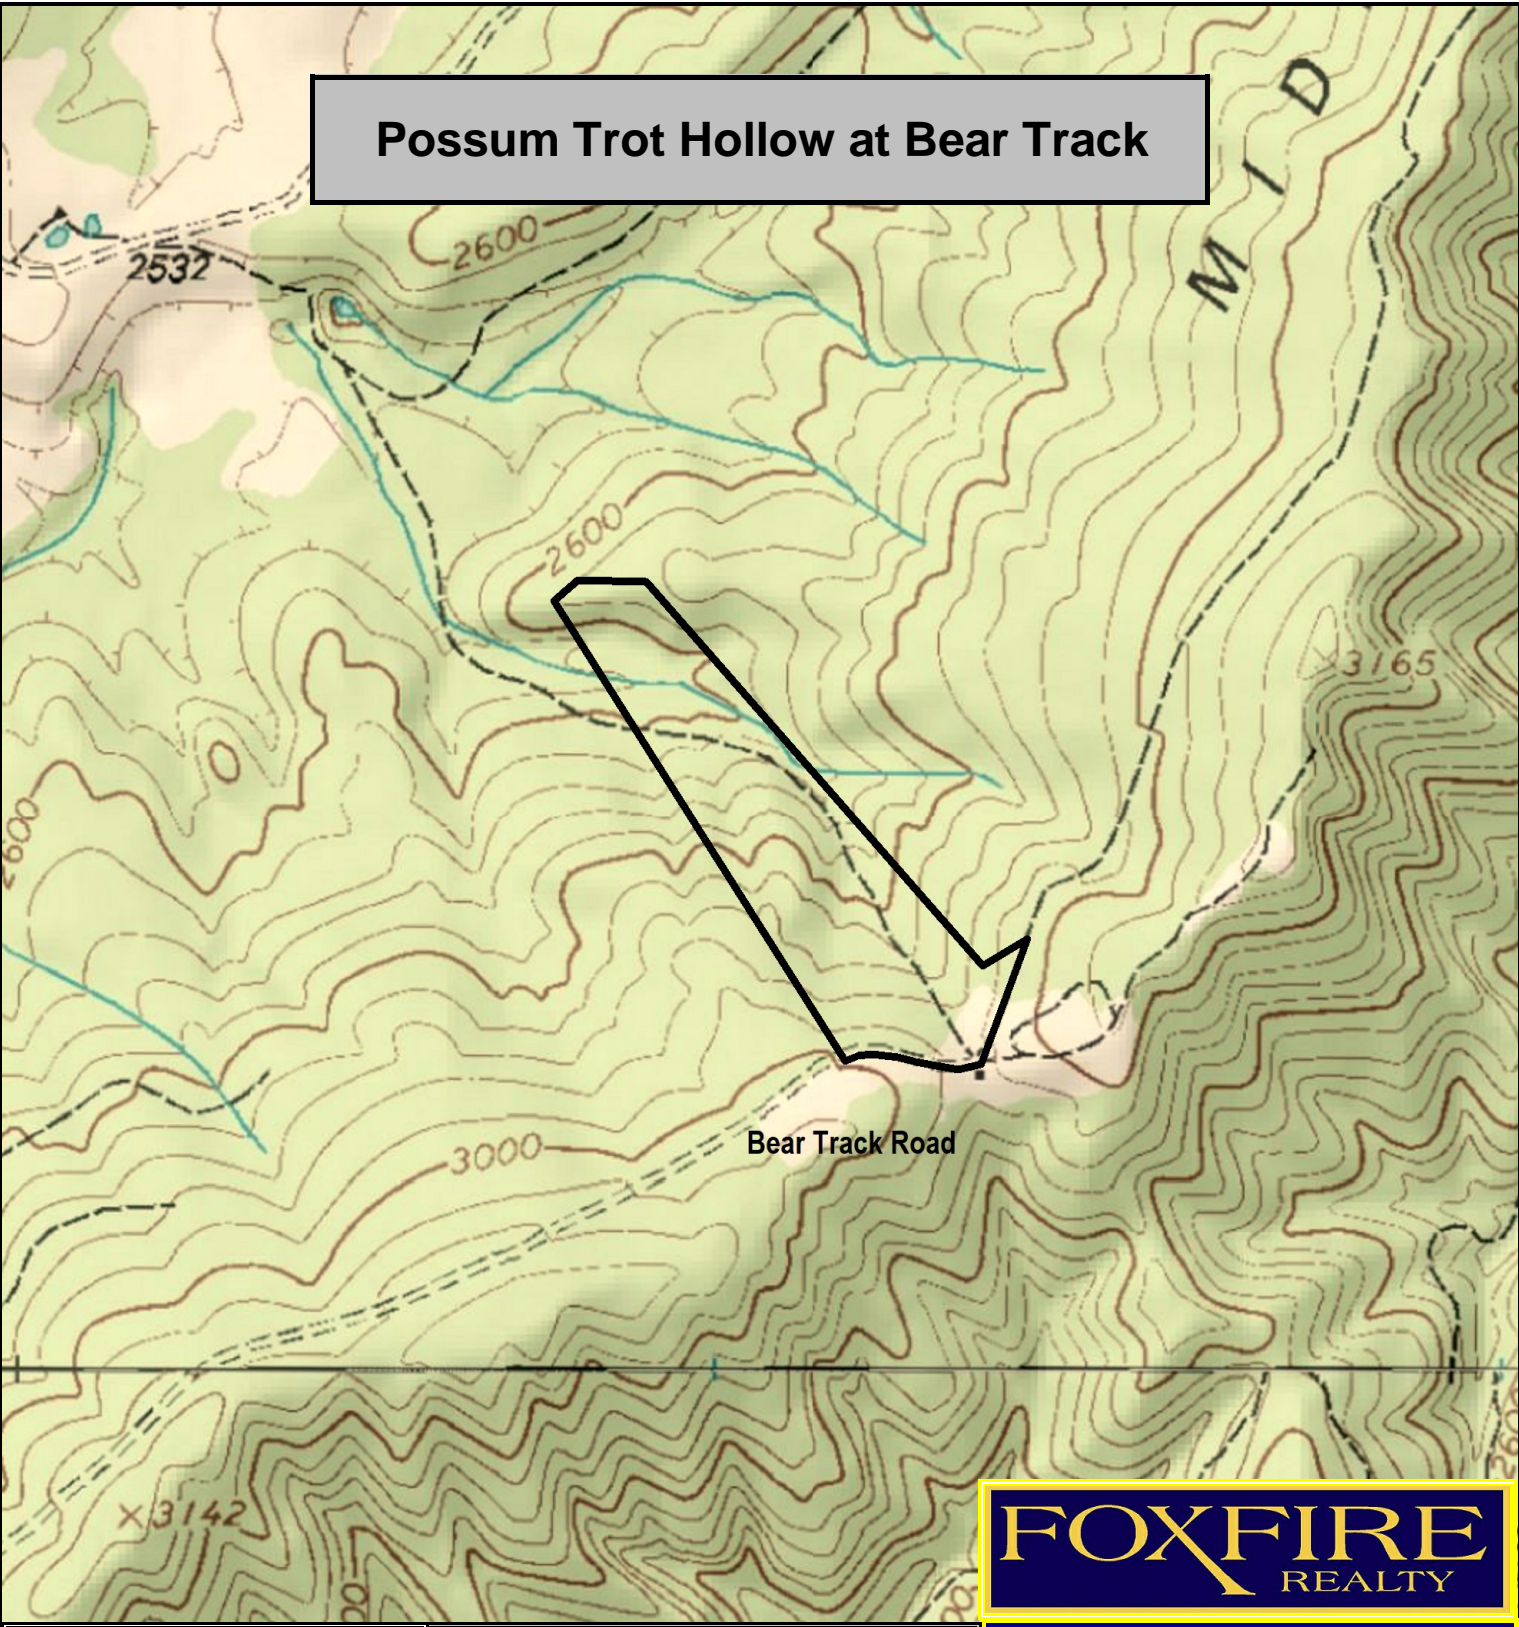

# Possum Trot Hollow at Bear Track

Possum Trot Hollow at Bear Track, Monroe County, WV  
TOPOGRAPHIC MAP  
Elevation Range: 2624' - 3000' +/-  
Google Coordinates: LAT 37.628602 (N), LON -80.316335 (W)  
This map is for general location purposes only. Consult a licensed land surveyor for actual boundary location and acreage.