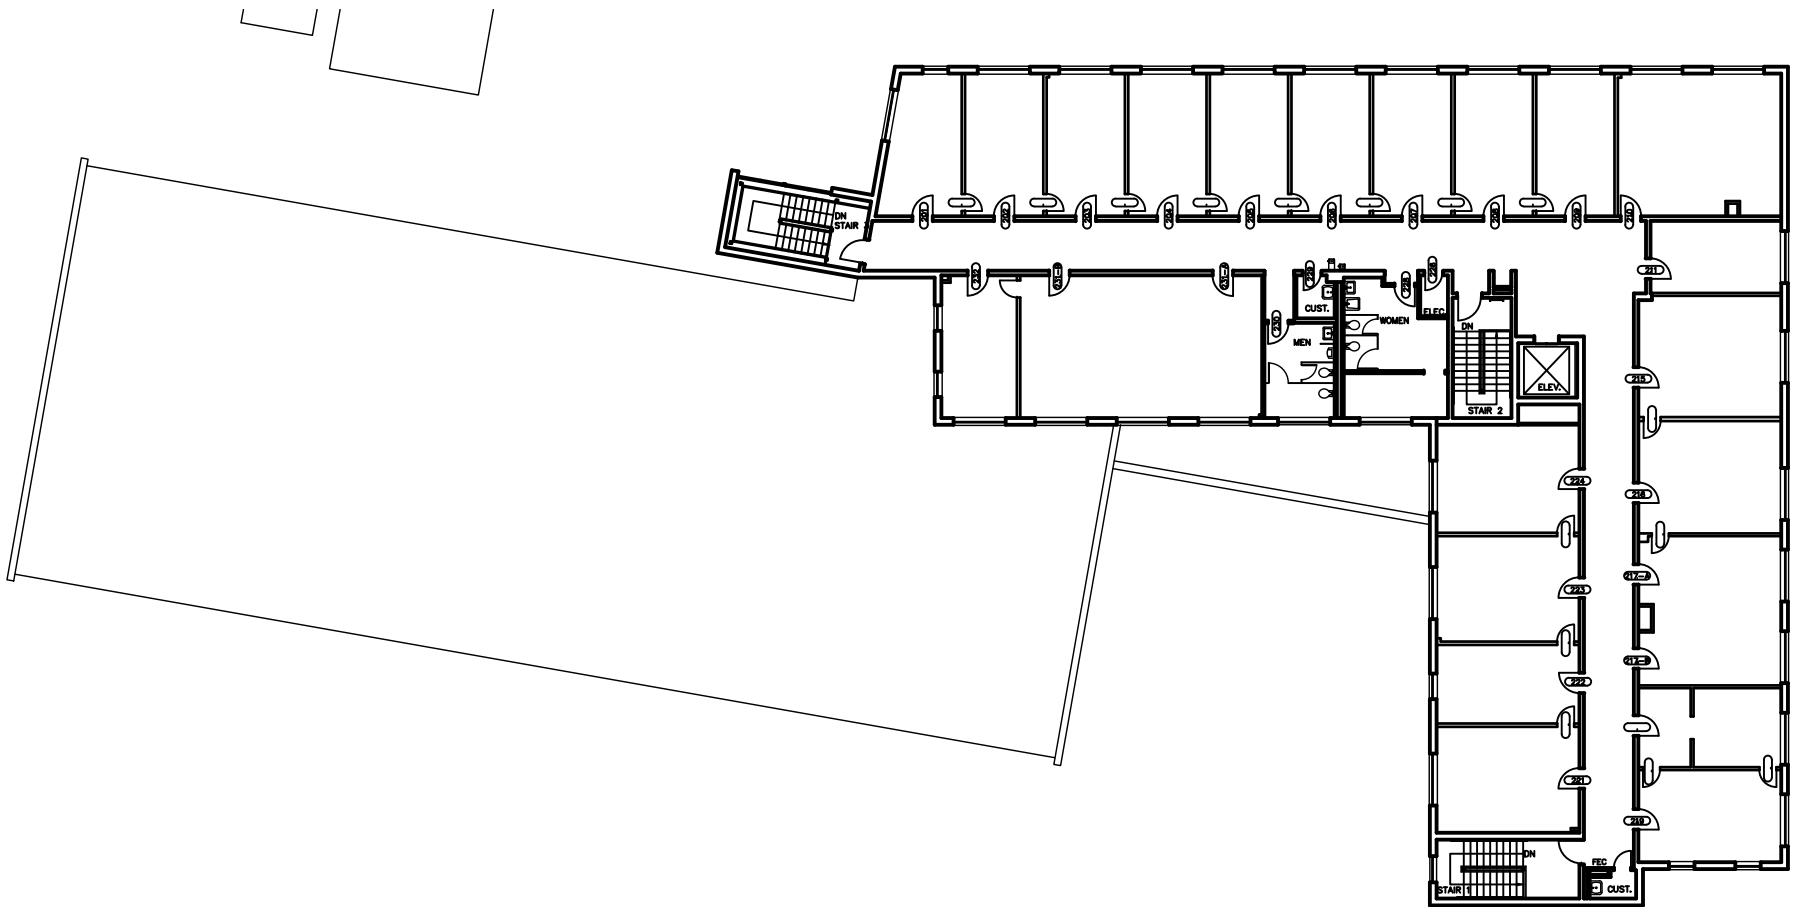

Mine Safety & Health Administration
 100 Bluestone Road
 Mt. Hope, WV 25880

Site Plan

Mine Safety & Health Administration
100 Bluestone Road
Mt. Hope, WV 25880

Ground Floor Plan

Mine Safety & Health Administration
100 Bluestone Road
Mt. Hope, WV 25880

1st Floor Plan

Mine Safety & Health Administration
 100 Bluestone Road
 Mt. Hope, WV 25880

2nd Floor Plan