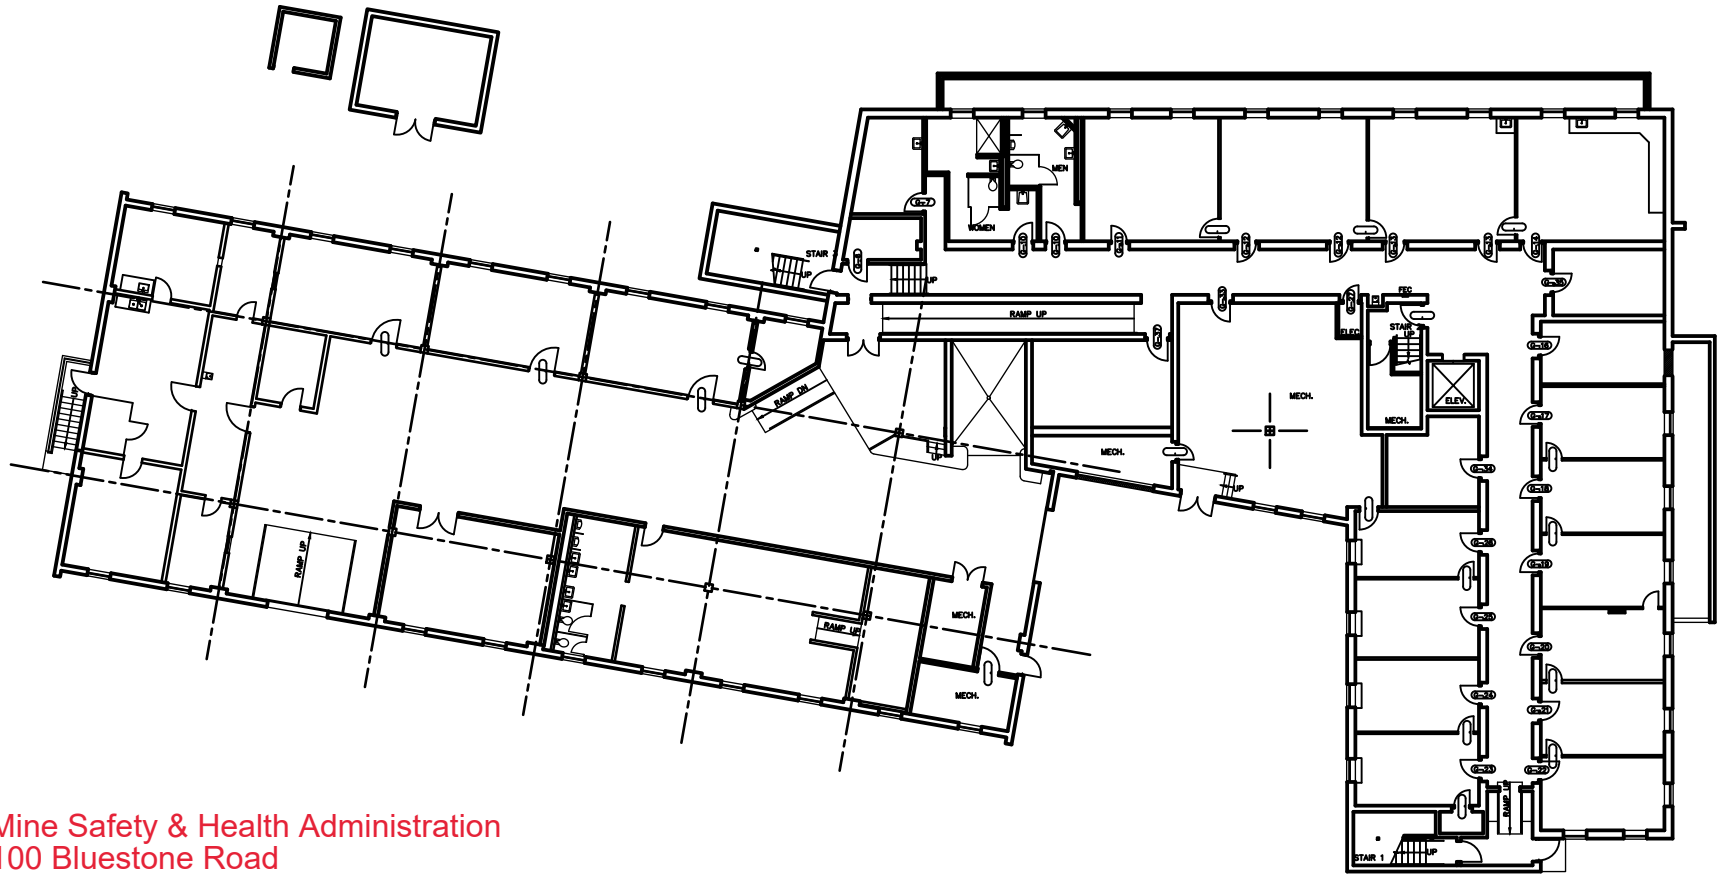

Mine Safety & Health Administration
 100 Bluestone Road
 Mt. Hope, WV 25880

Site Plan

Mine Safety & Health Administration
100 Bluestone Road
Mt. Hope, WV 25880

Ground Floor Plan

Mine Safety & Health Administration
100 Bluestone Road
Mt. Hope, WV 25880

1st Floor Plan

Mine Safety & Health Administration
 100 Bluestone Road
 Mt. Hope, WV 25880

2nd Floor Plan