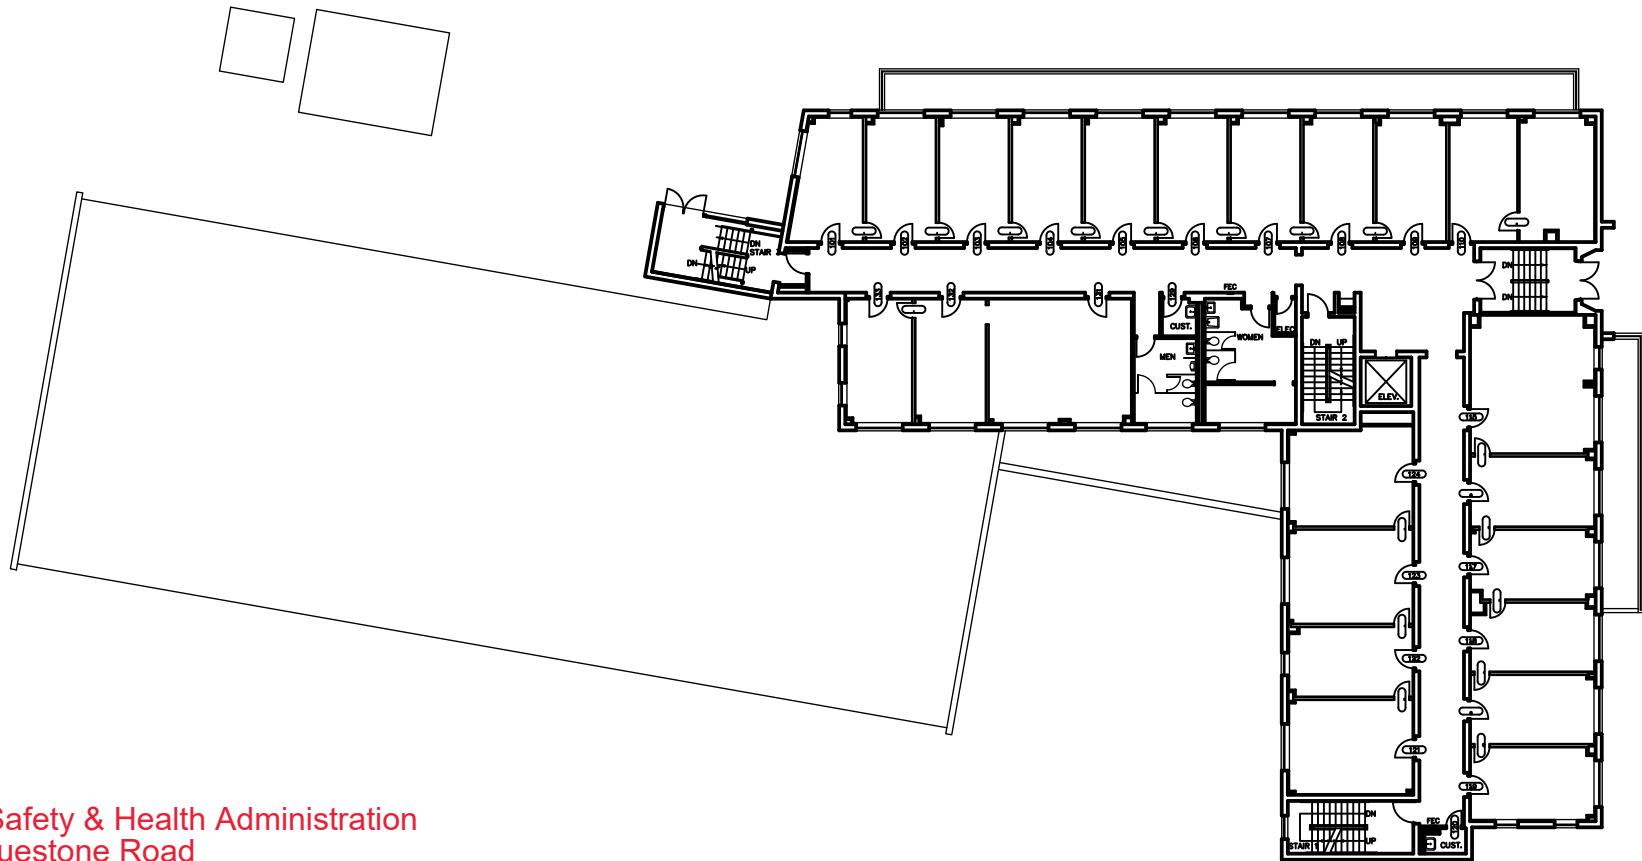

Mine Safety & Health Administration
 100 Bluestone Road
 Mt. Hope, WV 25880

Site Plan

Mine Safety & Health Administration
100 Bluestone Road
Mt. Hope, WV 25880

Ground Floor Plan

Mine Safety & Health Administration
100 Bluestone Road
Mt. Hope, WV 25880

1st Floor Plan

Mine Safety & Health Administration
 100 Bluestone Road
 Mt. Hope, WV 25880

2nd Floor Plan