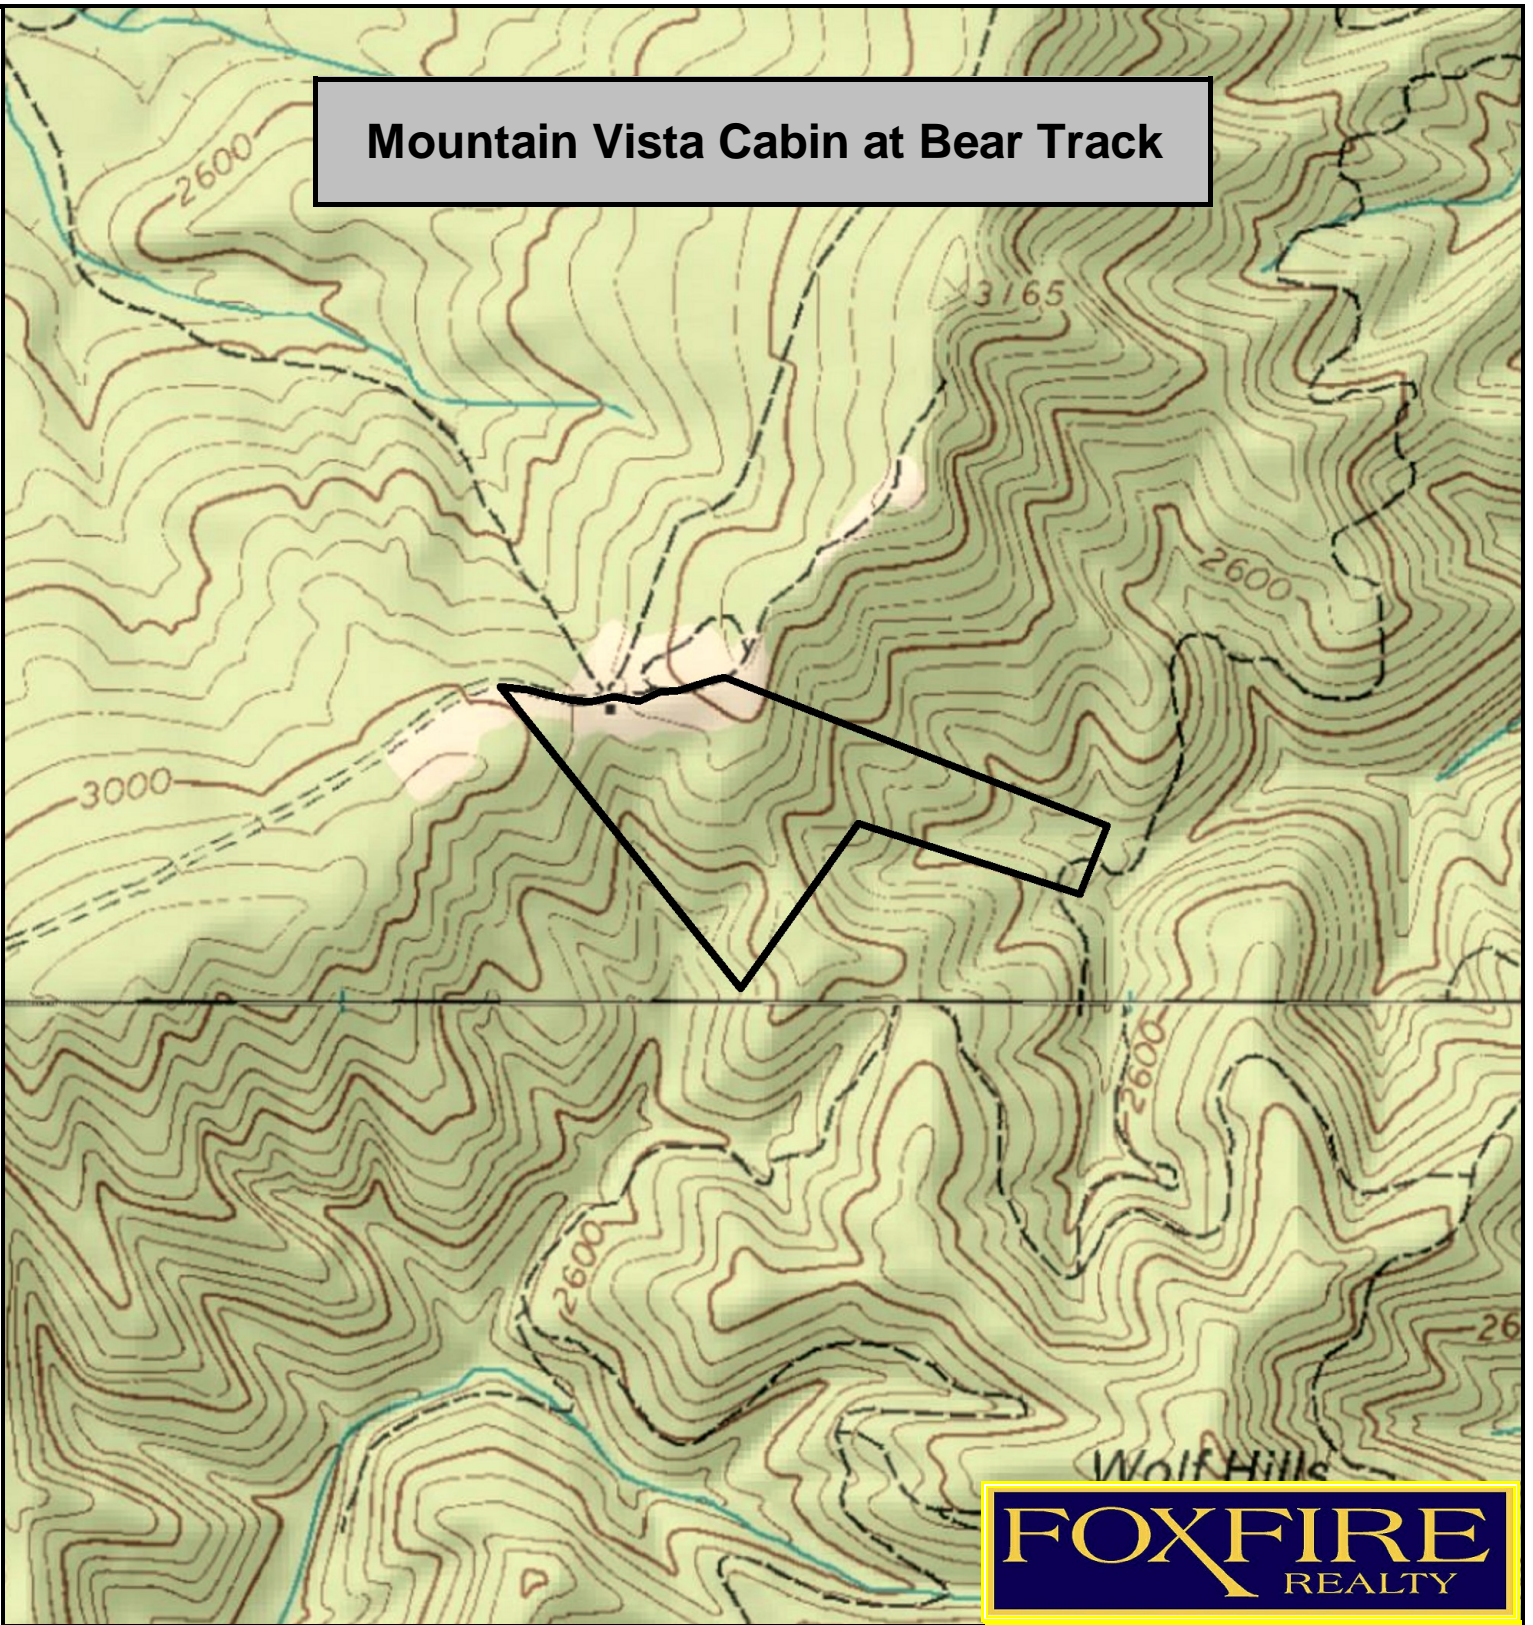

Mountain Vista Cabin at Bear Track

FOX FIRE
REALTY

Mountain Vista Cabin at Bear Track, Monroe County, WV
TOPOGRAPHIC MAP
Elevation Range: 2563' - 3036' +/-
Google Coordinates: LAT 37.628602 (N), LON -80.316335 (W)
This map is for general location purposes only. Consult a licensed land surveyor for actual boundary location and acreage.