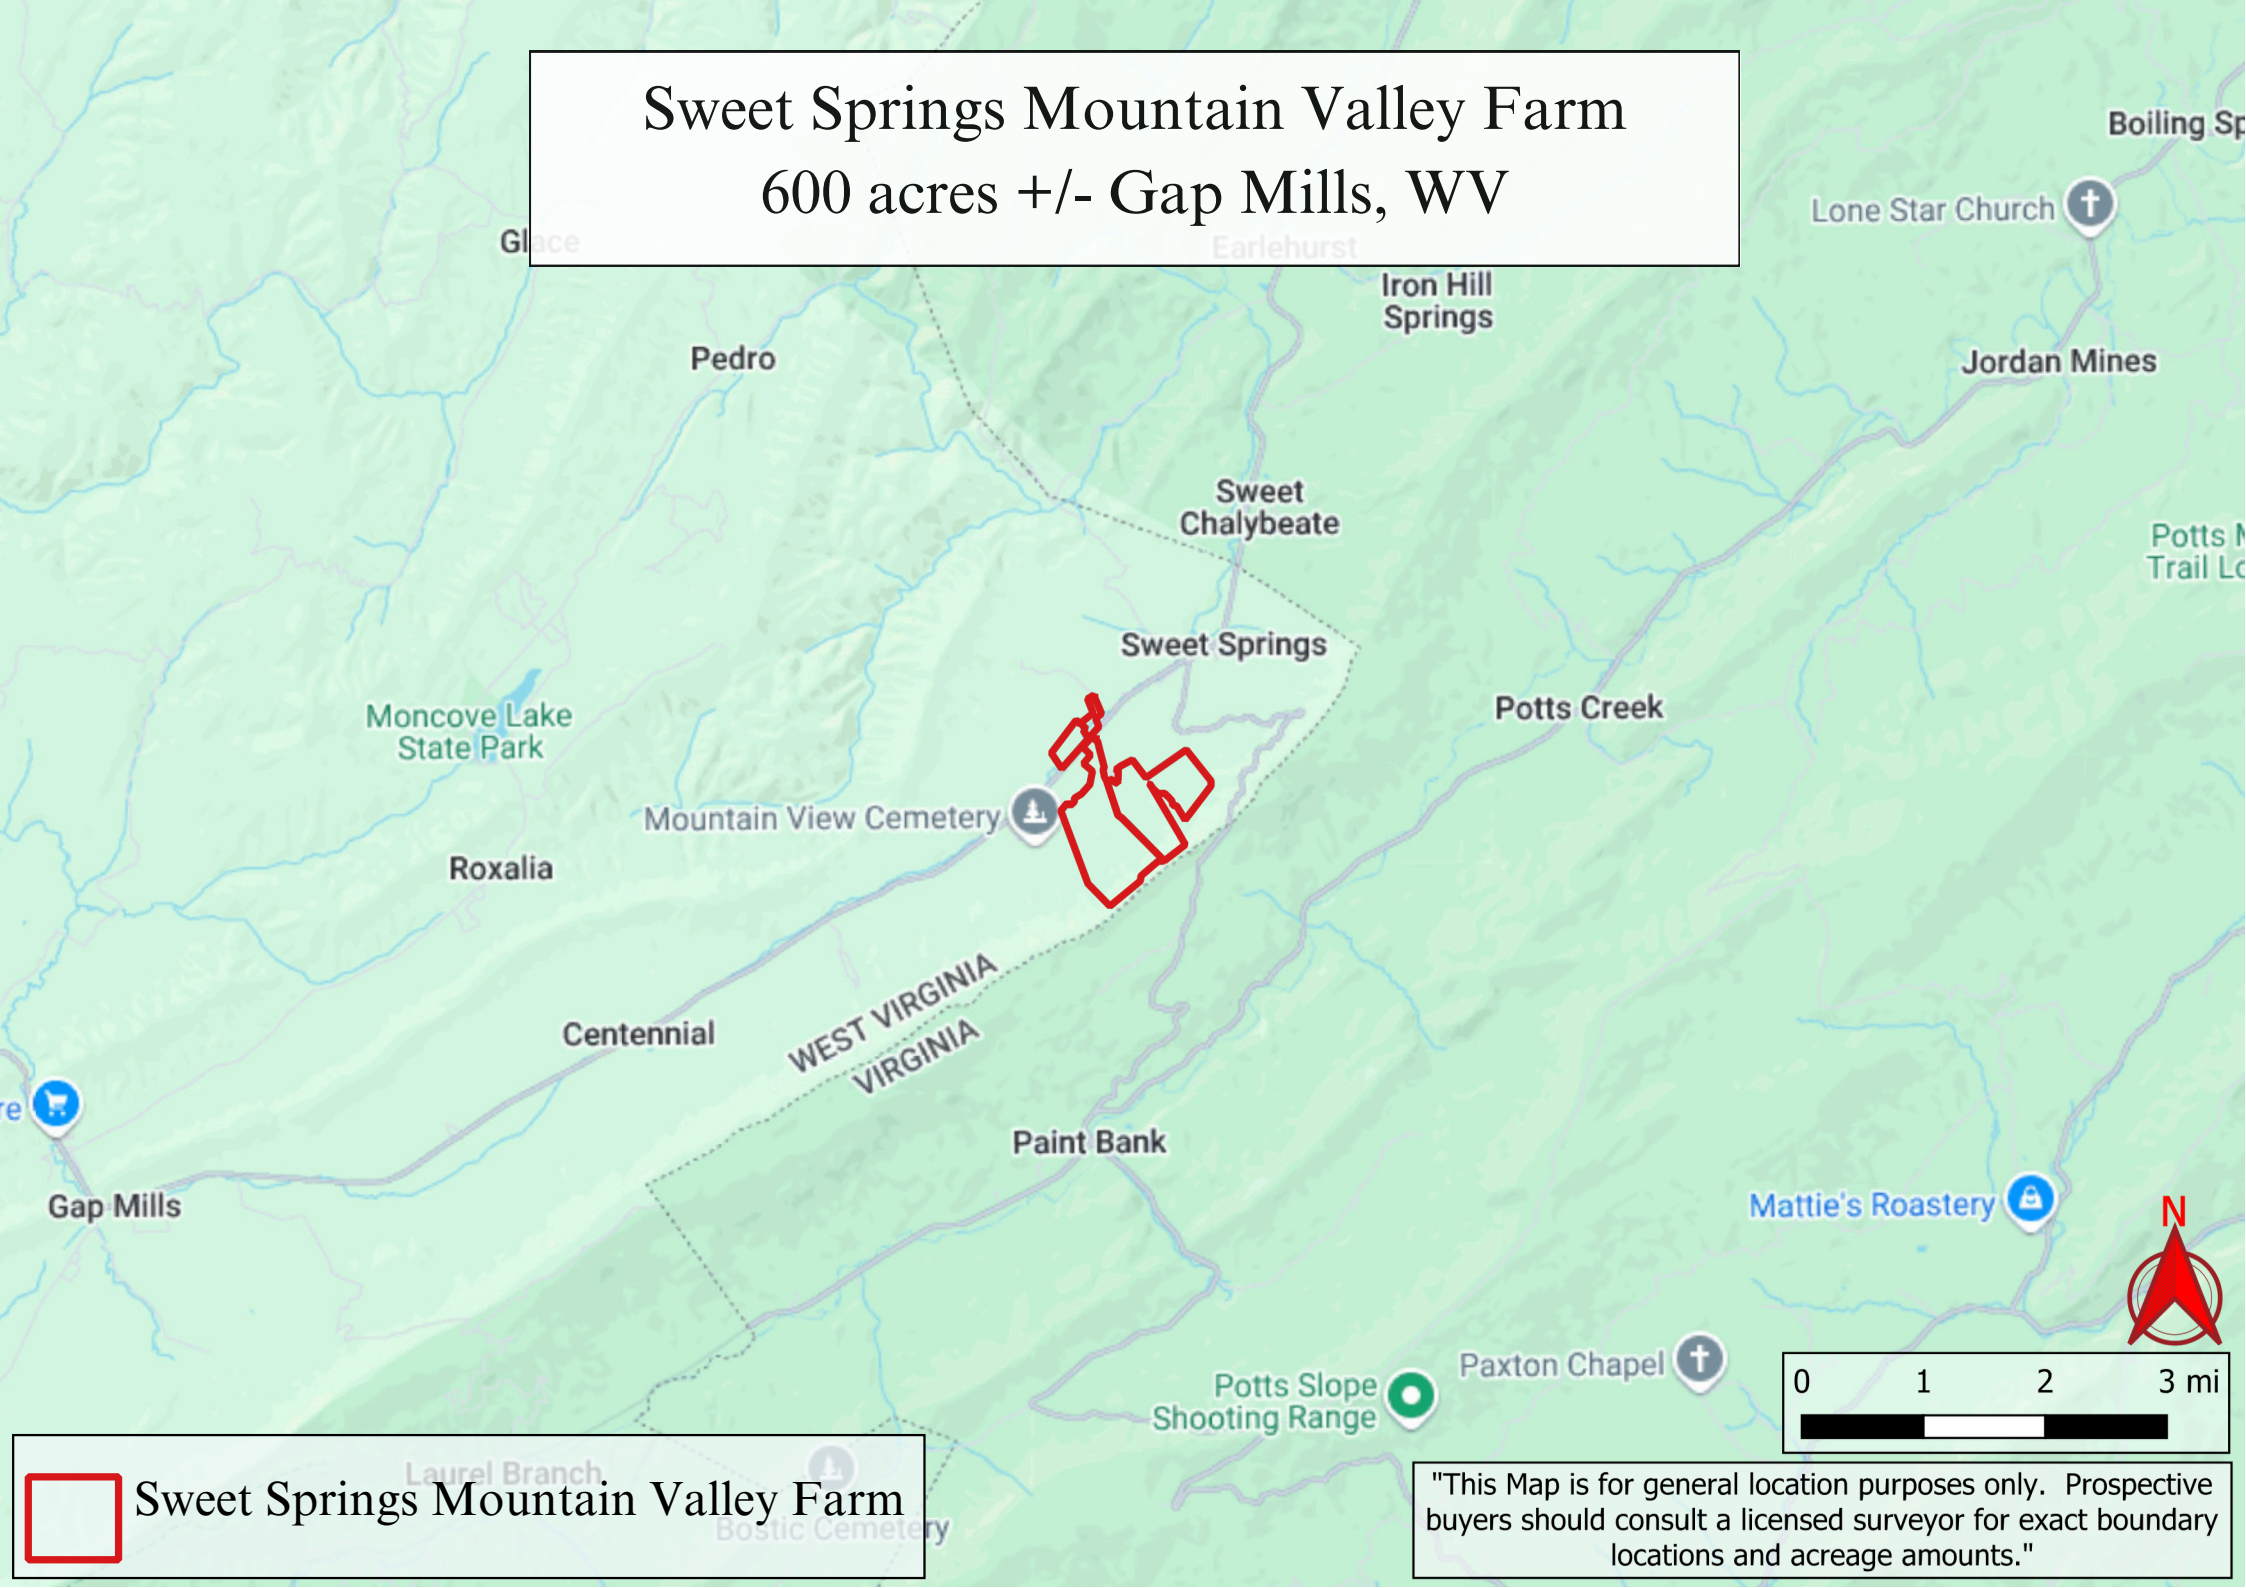

Sweet Springs Mountain Valley Farm 600 acres +/- Gap Mills, WV

 Sweet Springs Mountain Valley Farm

"This Map is for general location purposes only. Prospective buyers should consult a licensed surveyor for exact boundary locations and acreage amounts."