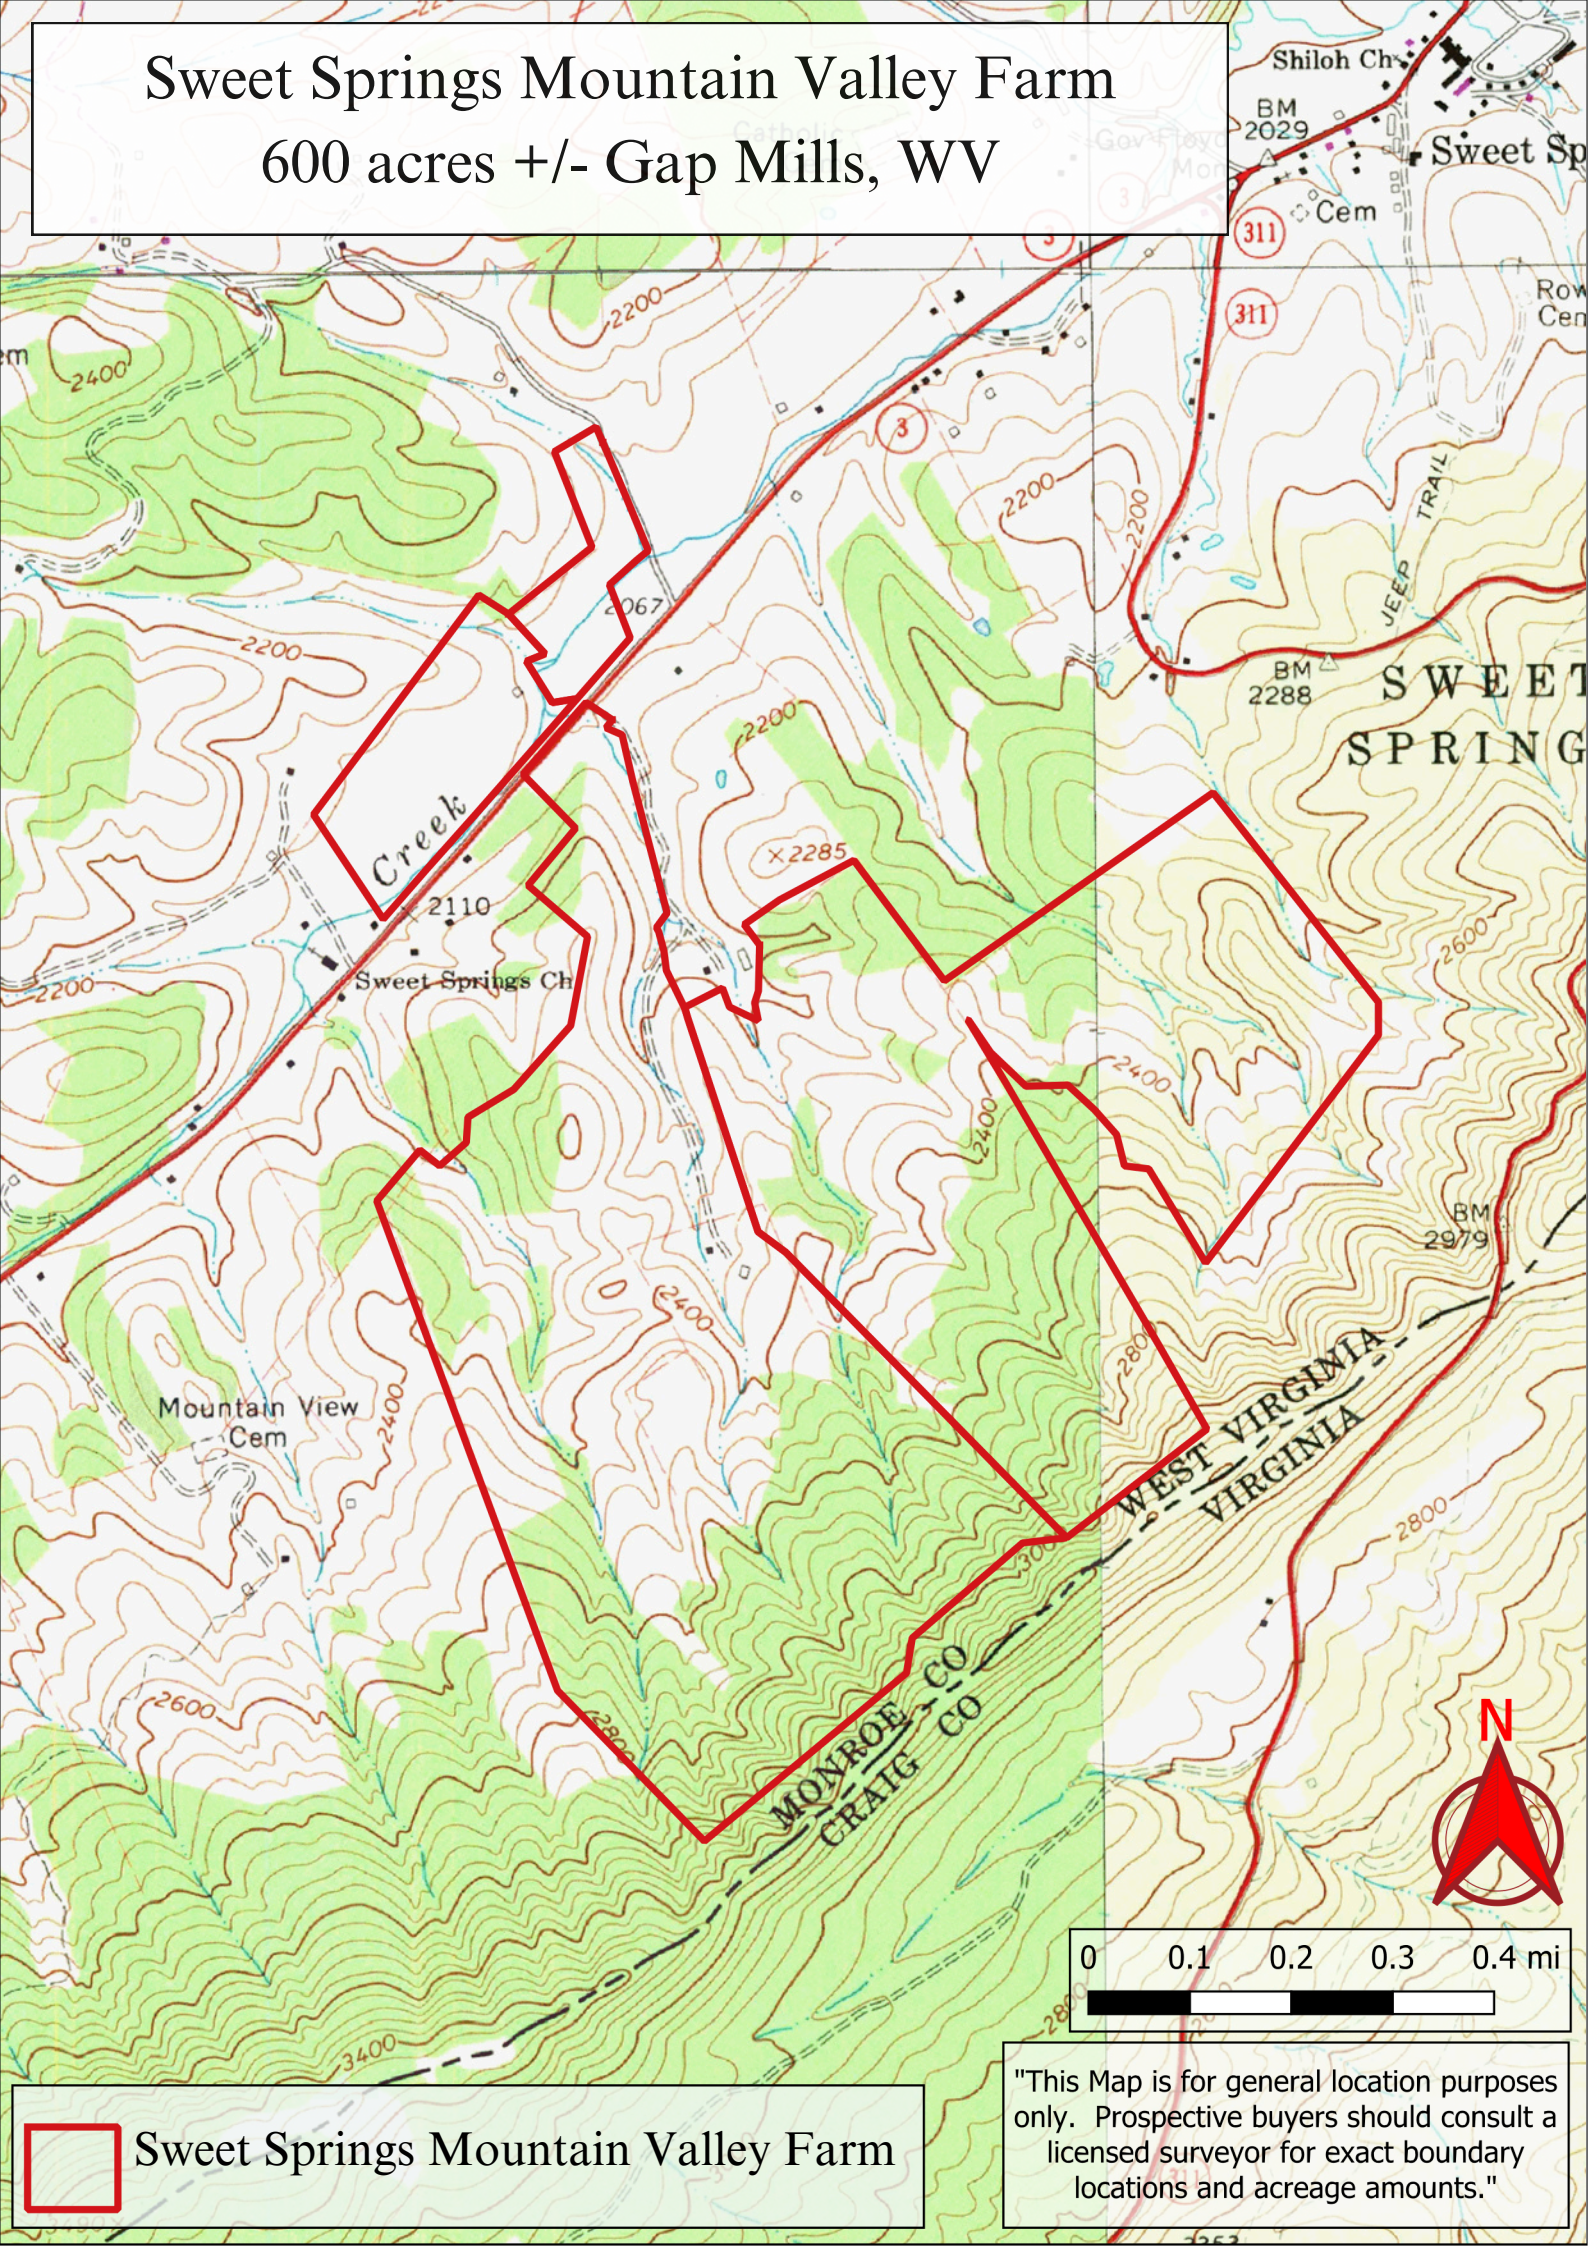

Sweet Springs Mountain Valley Farm

600 acres +/- Gap Mills, WV

 Sweet Springs Mountain Valley Farm

"This Map is for general location purposes only. Prospective buyers should consult a licensed surveyor for exact boundary locations and acreage amounts."