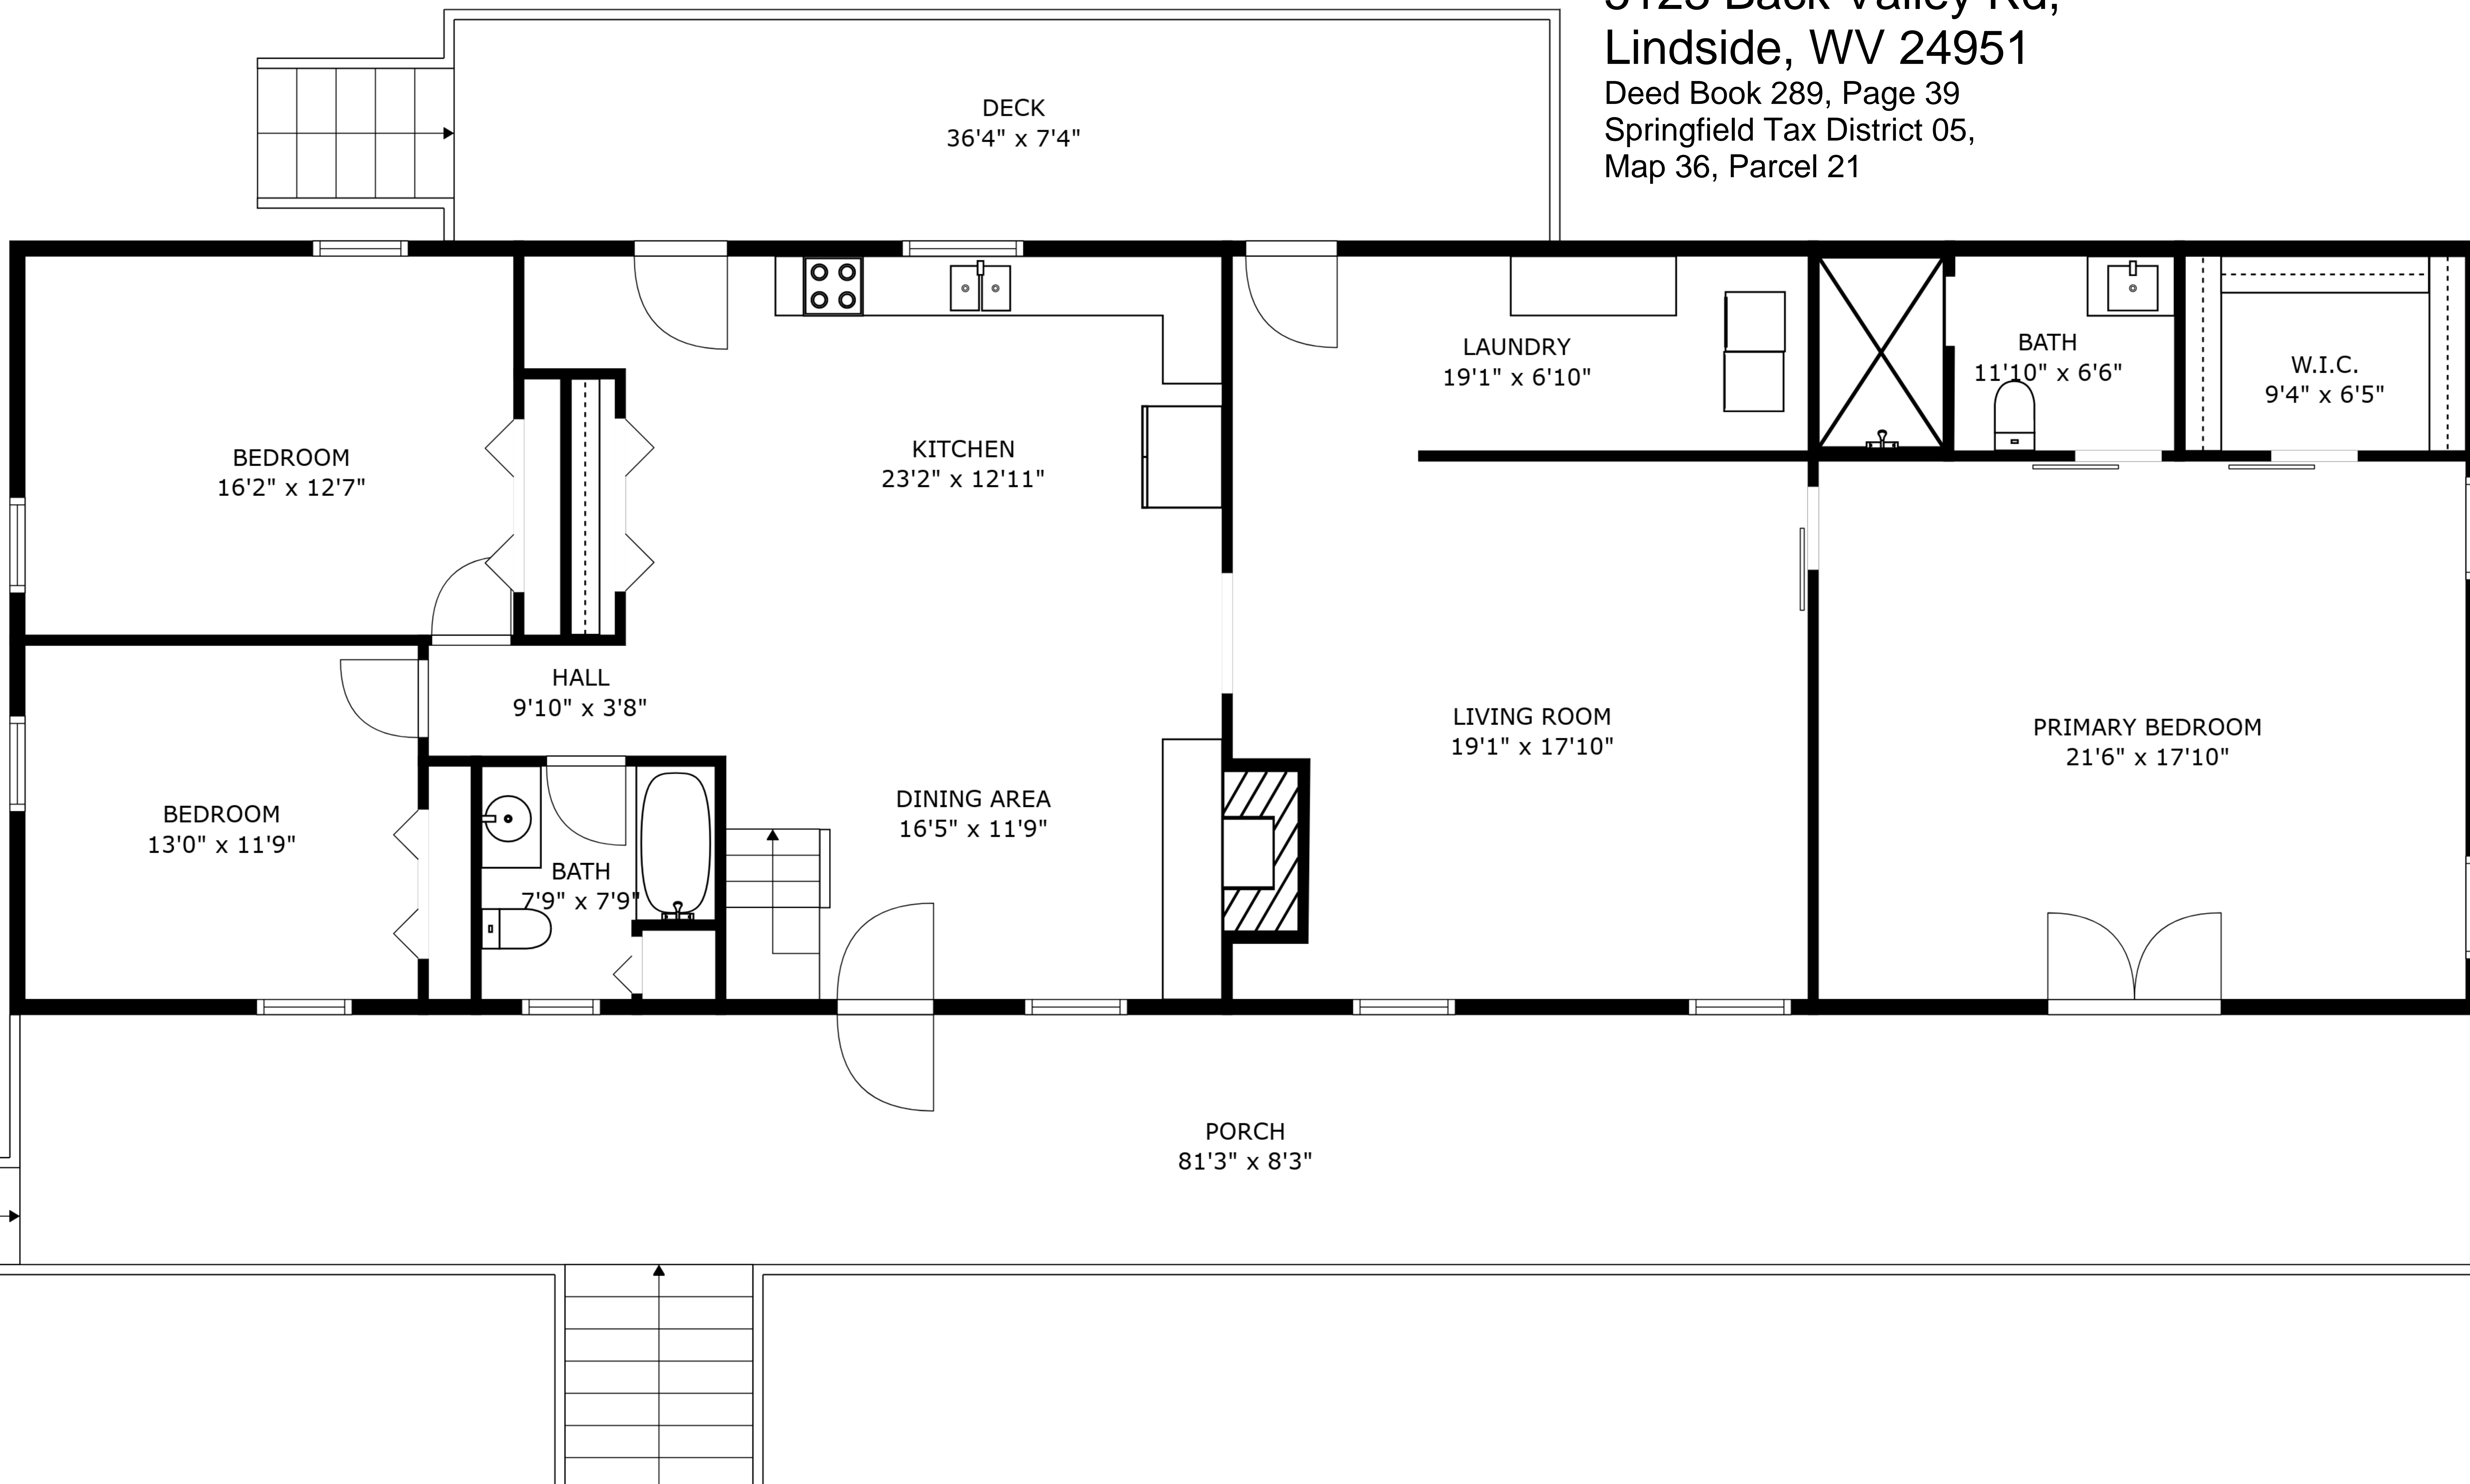

Peters Mountain Longhorn Farm
Wild and Wonderful Monroe County
5123 Back Valley Rd,
Lindside, WV 24951

Deed Book 289, Page 39
Springfield Tax District 05,
Map 36, Parcel 21

FLOOR 1