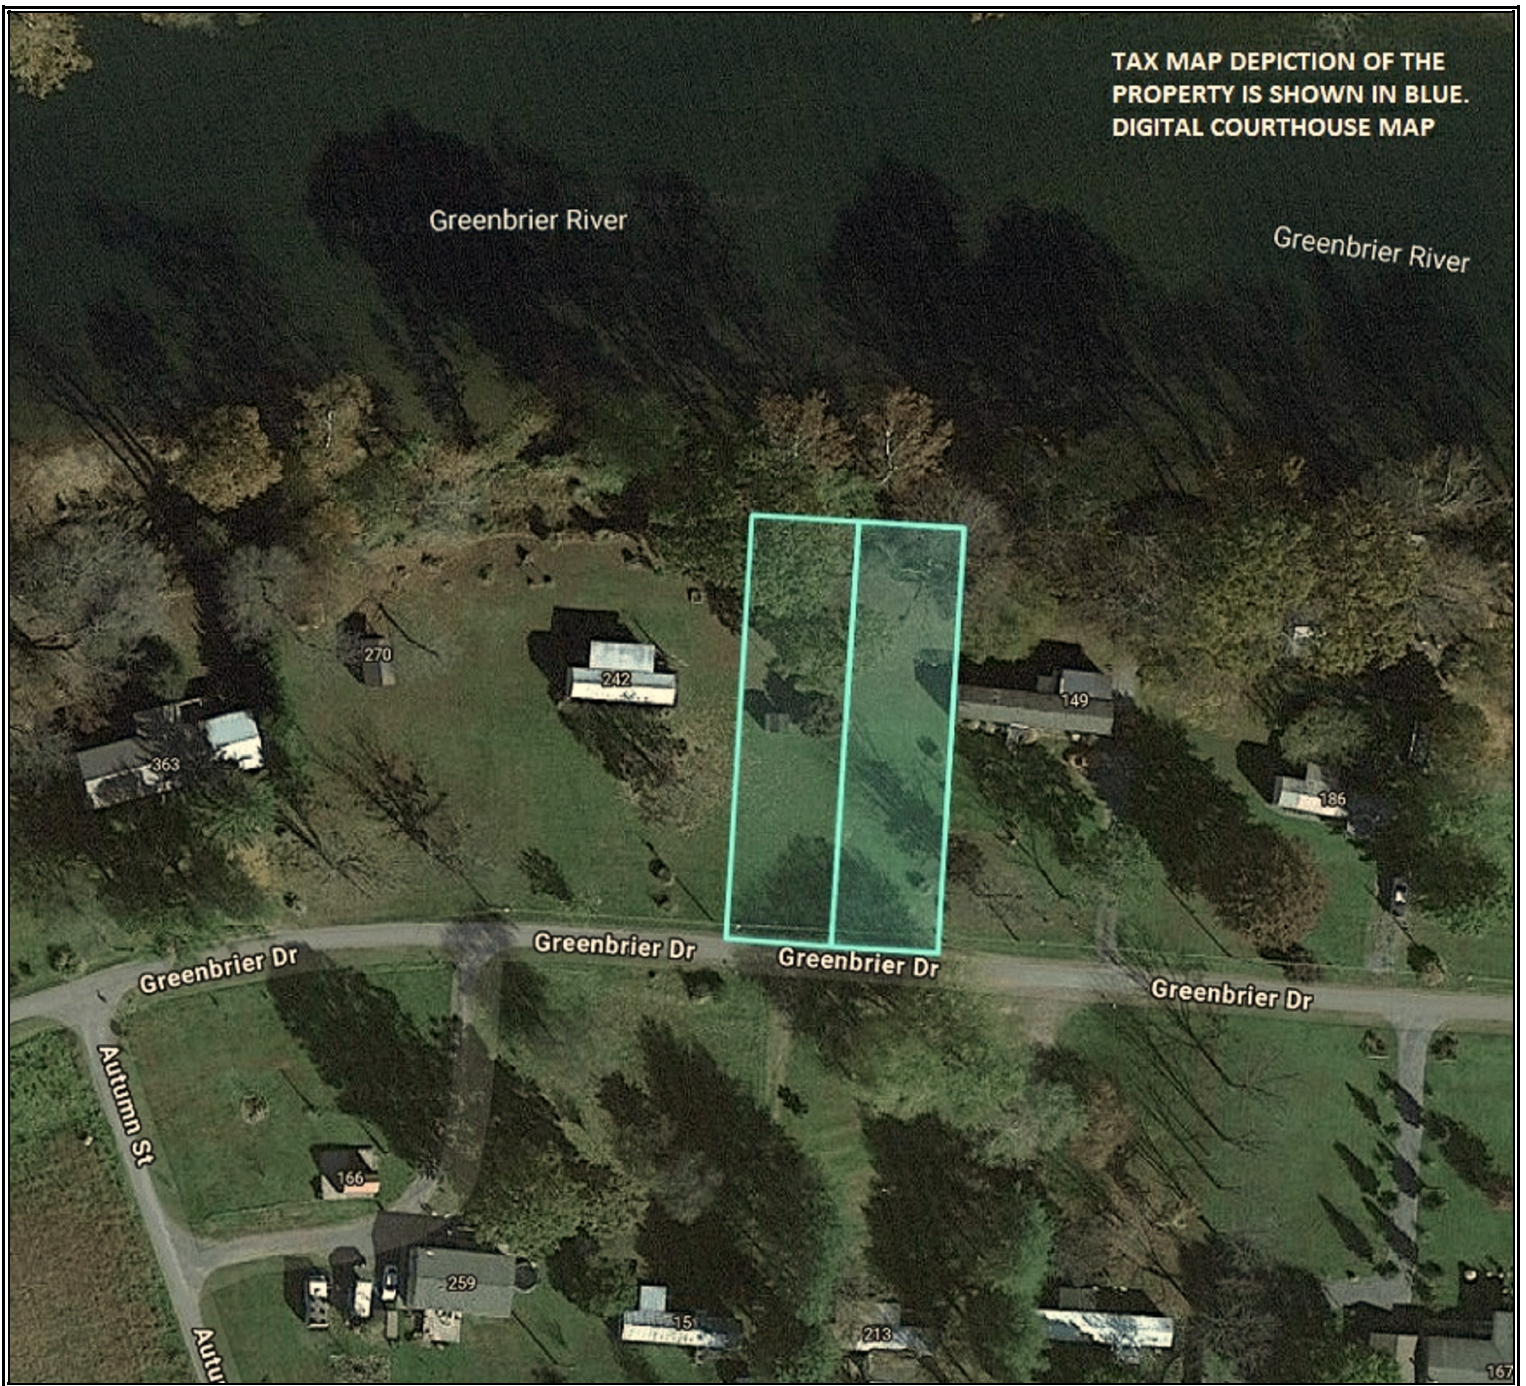

TAX MAP DEPICTION OF THE
PROPERTY IS SHOWN IN BLUE.
DIGITAL COURTHOUSE MAP

Greenbrier Riverfront Retreat

Summers County,
West Virginia

Google Coordinates
LAT 37.730887 (N)
LON -80.665359 (W)

AERIAL MAP

Please Note: This map is for general location purposes. Consult a licensed land surveyor for actual boundary location and acreage.