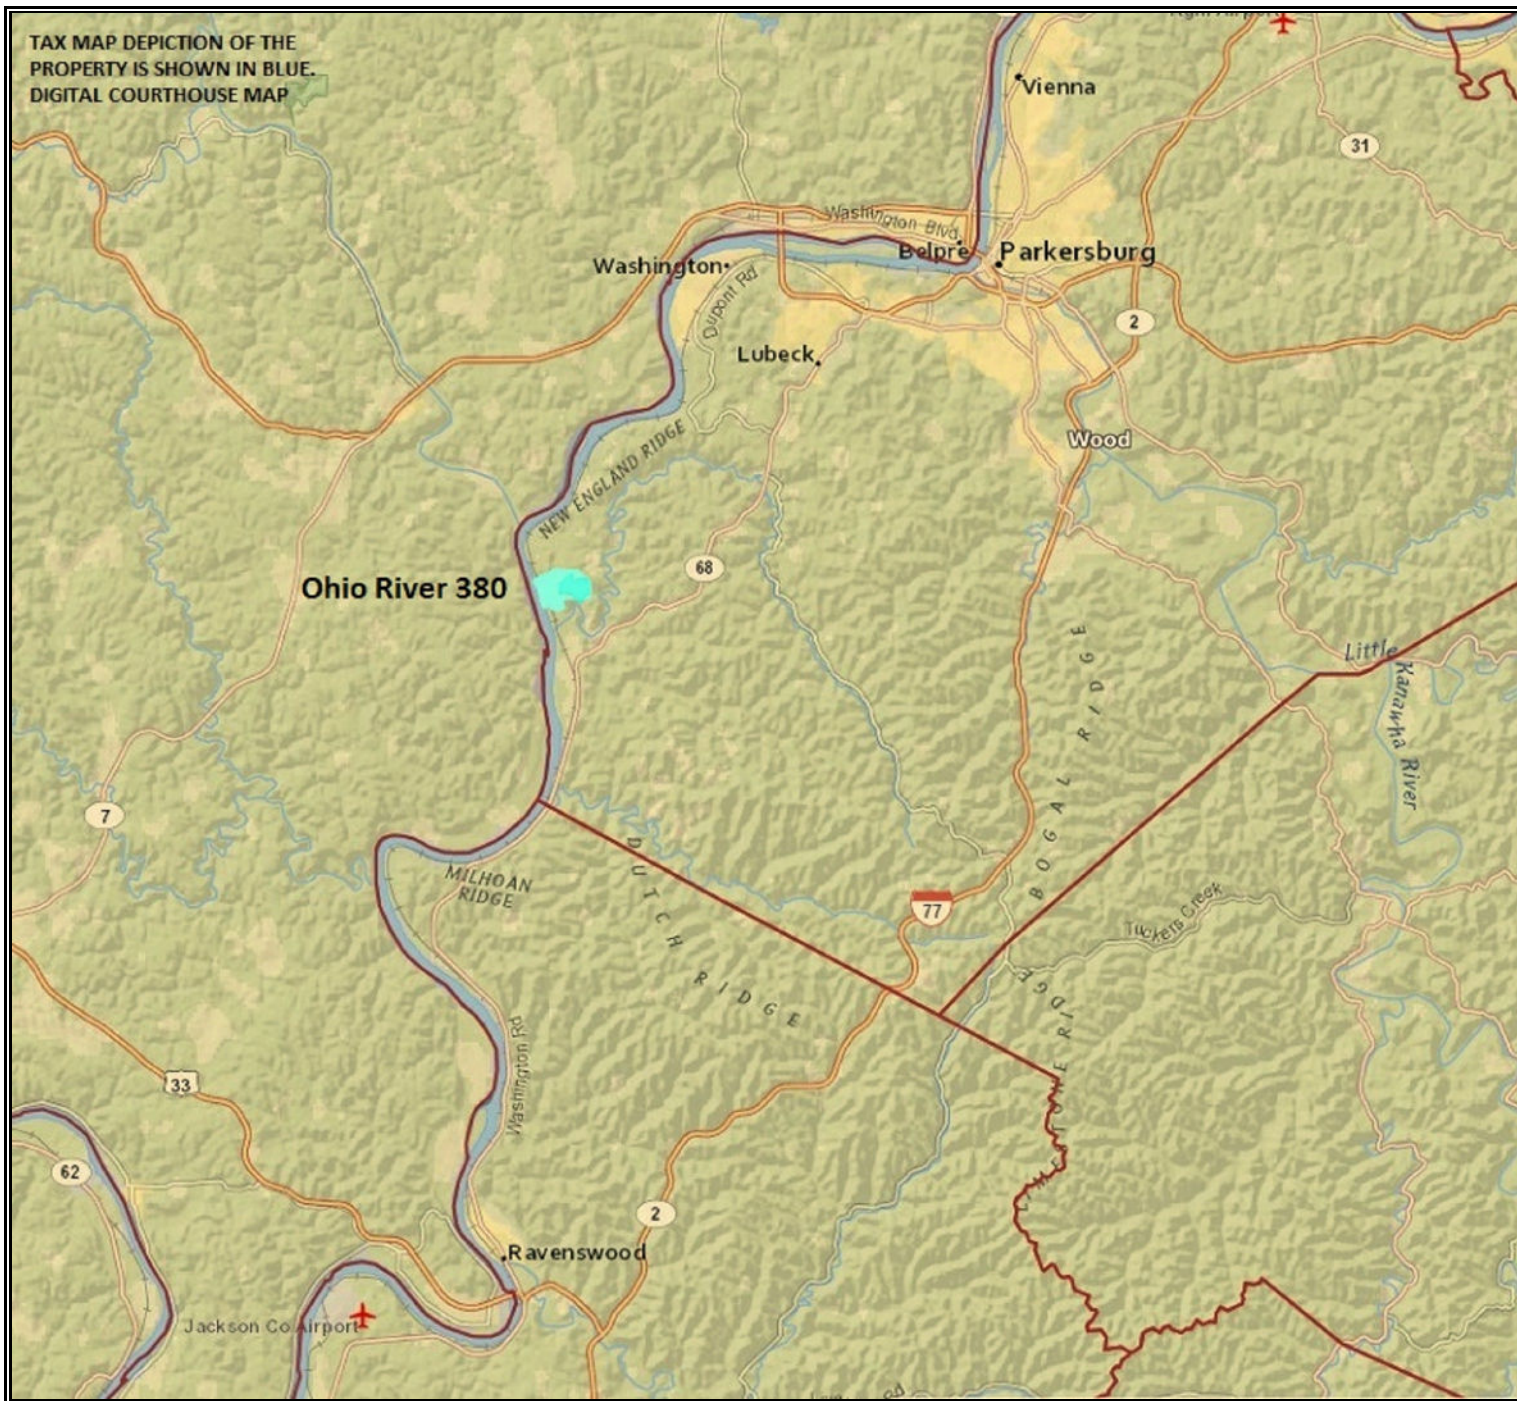

TAX MAP DEPICTION OF THE  
PROPERTY IS SHOWN IN BLUE.  
DIGITAL COURTHOUSE MAP

## Ohio River 380

**FOXFIRE**  
REALTY

Wood County,  
West Virginia

Google Coordinates  
LAT 39.159330 (N)  
LON -81.739598 (W)

Please Note: This map is for general location purposes. Consult a licensed land surveyor for actual boundary location and acreage.