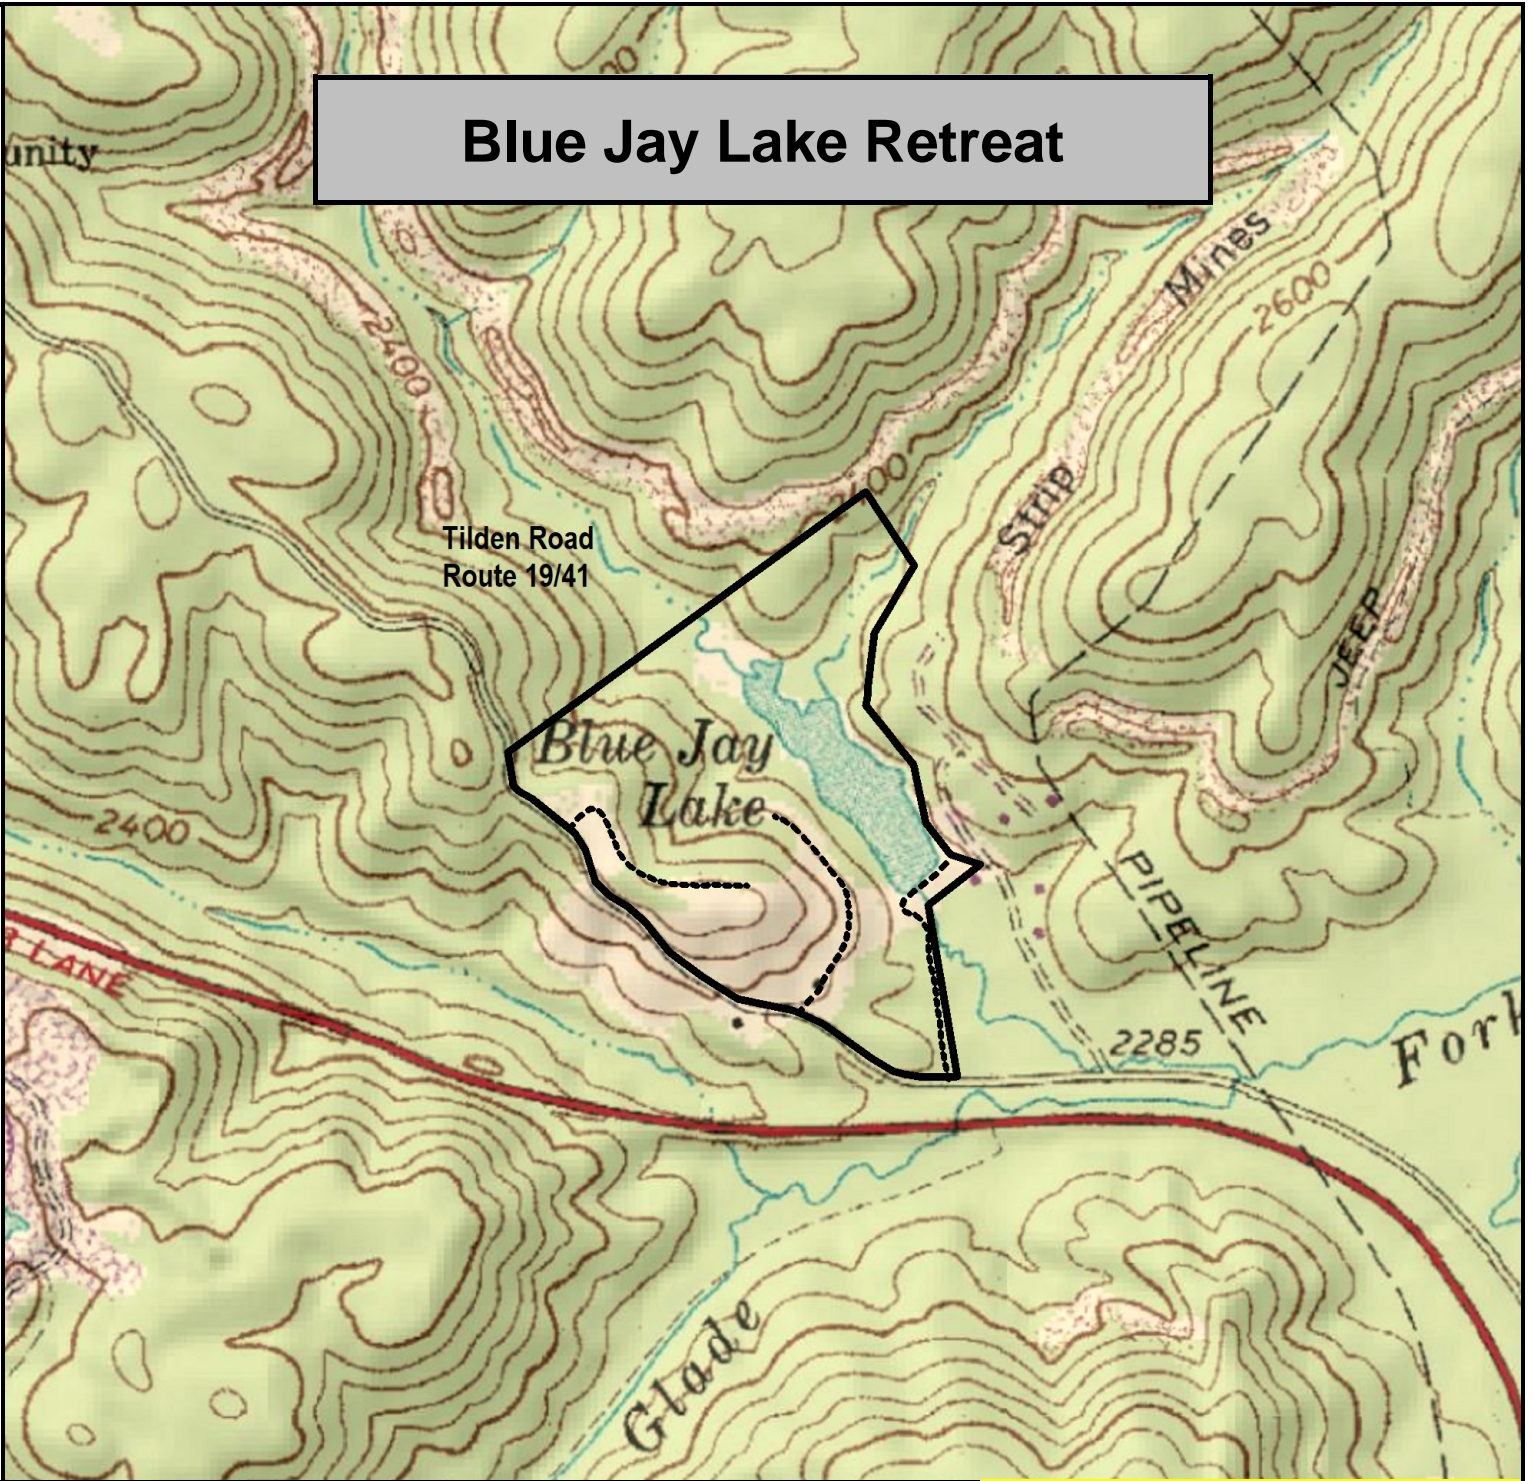

Blue Jay Lake Retreat

- Property boundary depiction
- - - Road/trail in various condition

FOXFIRE
REALTY

Blue Jay Lake Retreat, Raleigh County, WV
 TOPOGRAPHIC MAP
 Elevation Range: 2302' - 2501' +/-
 Google Coordinates: LAT 37.721217 (N), LON -81.165584 (W)
 This map is for general location purposes only. Consult a licensed land surveyor for actual boundary location and acreage.