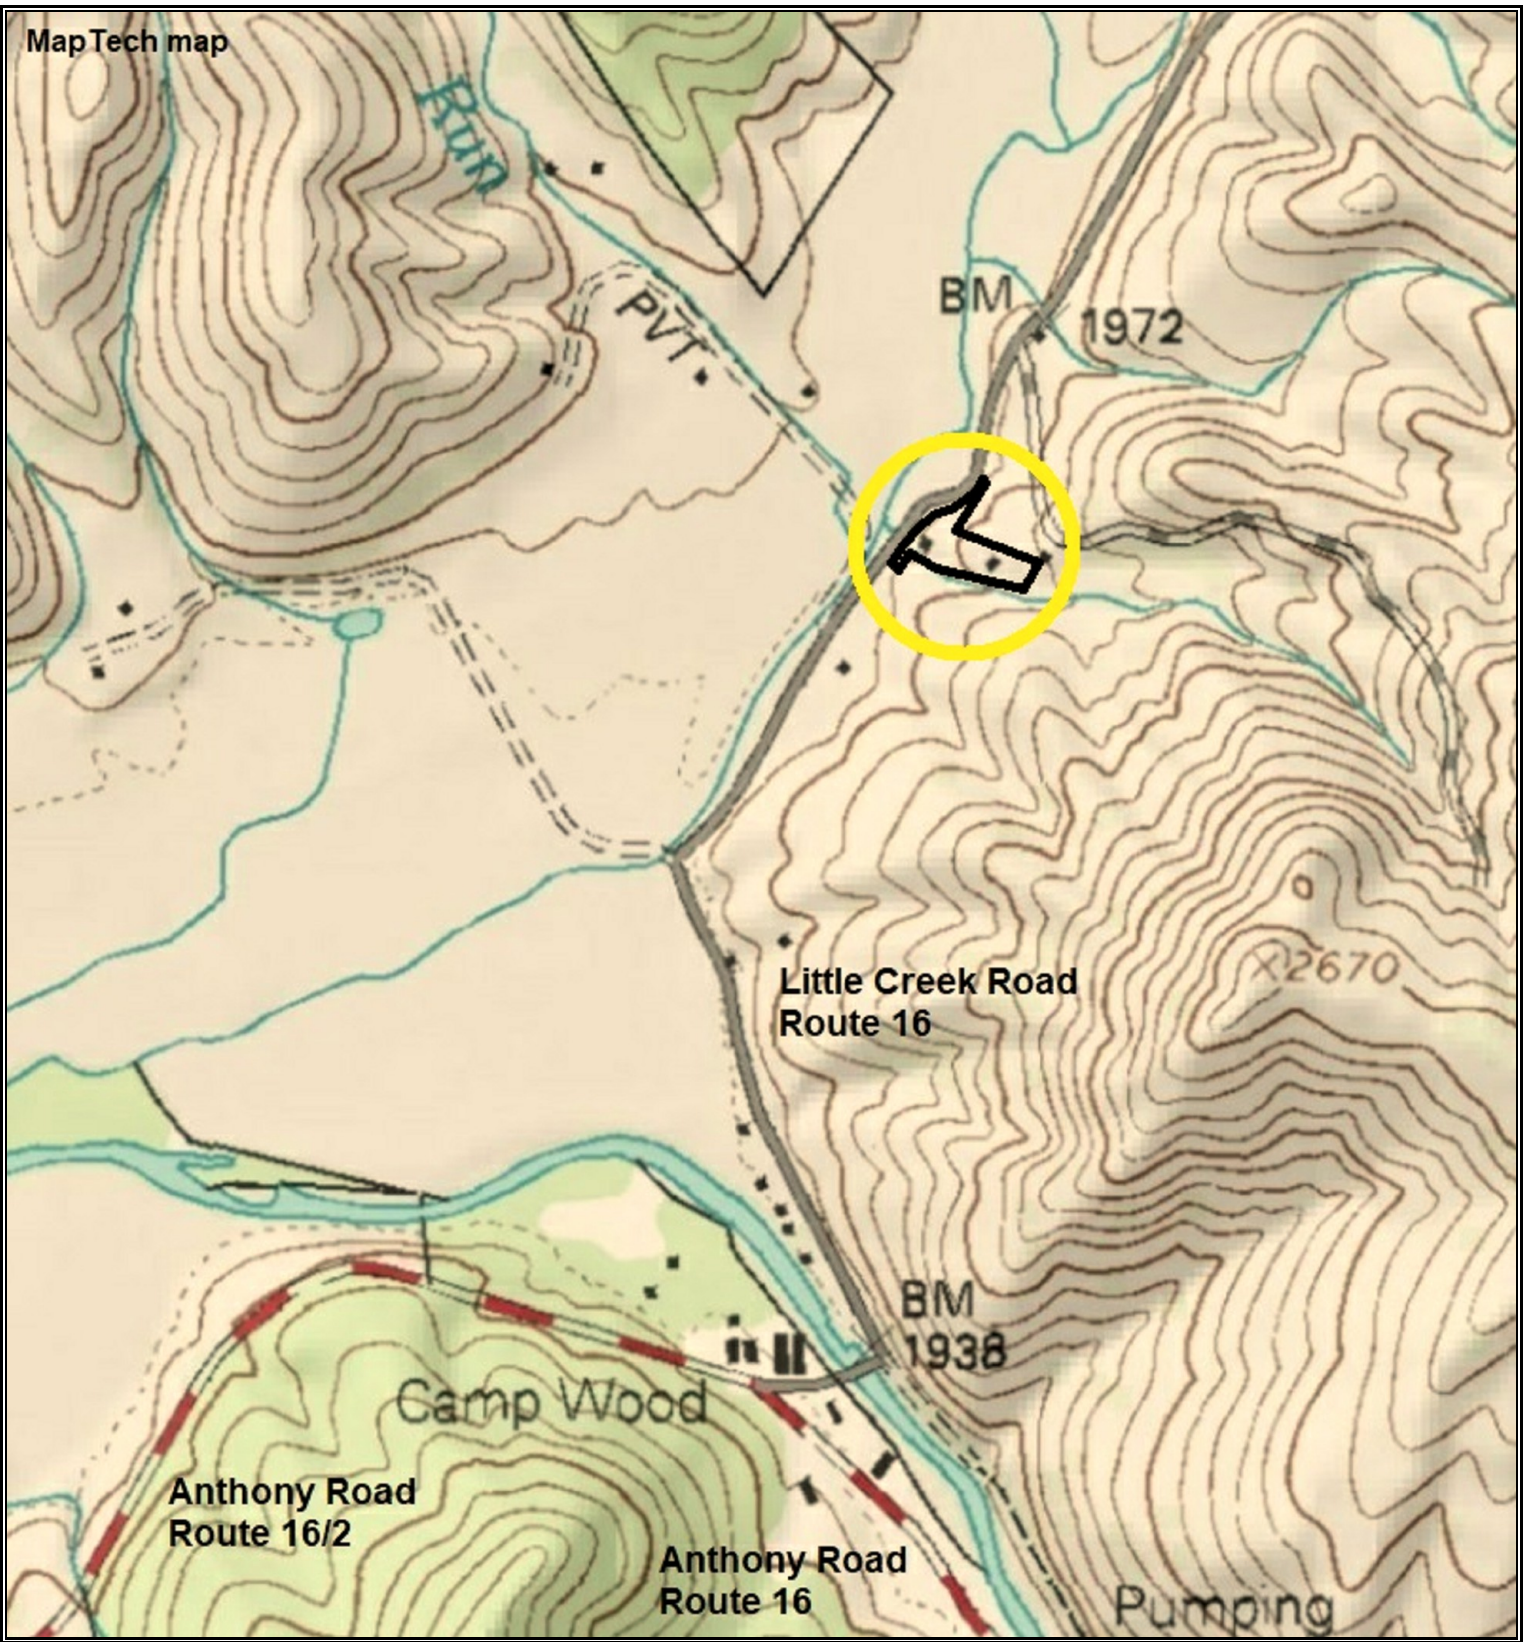

MapTech map

LOG HOME ON LITTLE CREEK  
 Greenbrier County, WV  
 TOPOGRAPHIC MAP  
 Elevation Range: 1982' - 2052' +/-  
 Google Coordinates:  
 LAT 37.929600 (N), LON -80.224444 (W)  
 This map is for general location purposes only.  
 Consult a licensed land surveyor for actual  
 boundary location and acreage.