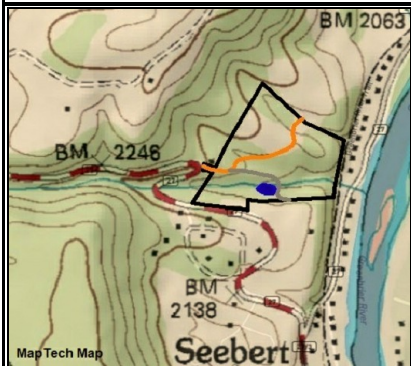

TAX MAP DEPICTION OF THE PROPERTY IS UTILIZED.
GOOGLE EARTH 2016 IMAGERY

OL' PEACHEY PLACE
Pocahontas County, WV
GOOGLE EARTH MAP

Elevation Range: 2091' - 2216' +/-
Google Coordinates:

LAT 38.135185 (N), LON -80.180615 (W)

This map is for general location purposes only.

Consult a licensed land surveyor for actual boundary location and acreage.

TAX PARCELS DEPICTION IS UTILIZED.