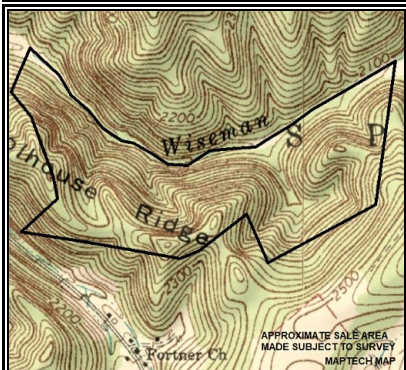

APPROXIMATE SALE AREA  
MADE SUBJECT TO SURVEY

GOOGLE EARTH OCTOBER 2022 IMAGERY

WISEMAN BRANCH MOUNTAIN RETREAT  
Monroe County, WV  
GOOGLE EARTH MAP  
Elevation Range: 1997' - 2401' +/-  
Google Coordinates:  
LAT 37.486507 (N), LON -80.593631 (W) +/-  
This map is for general location purposes only.  
Consult a licensed land surveyor for actual  
boundary location and acreage.